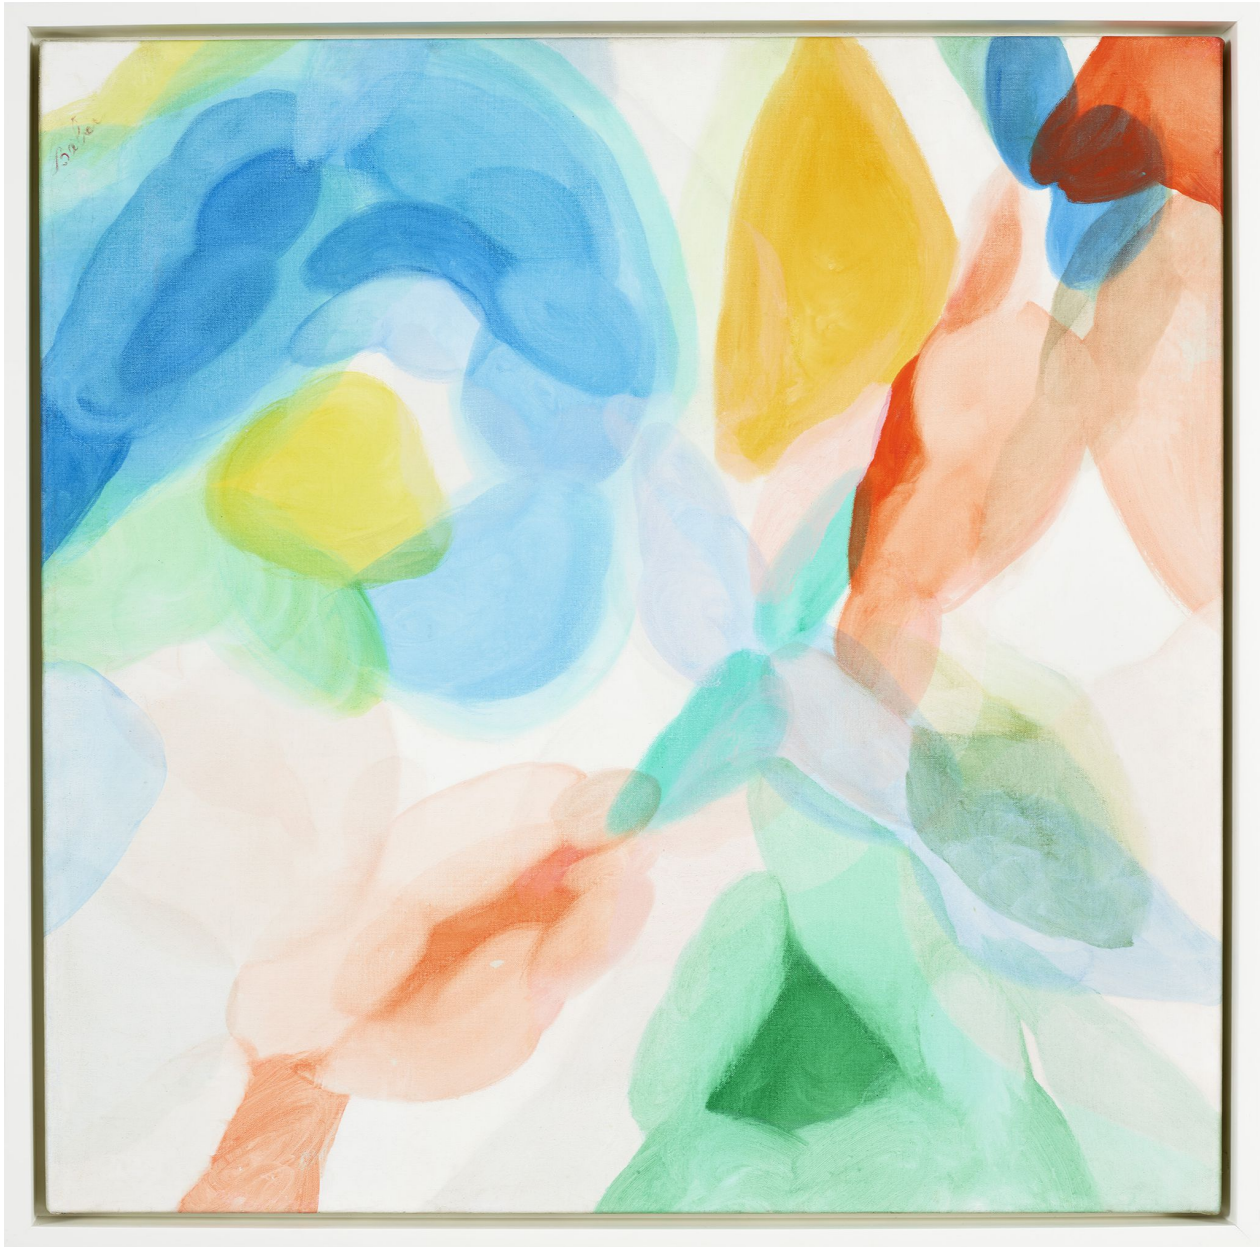

BERRY ■ CAMPBELL

Alice Baber, *Ladder Aura*, 1974
Oil on canvas, 30 x 30 in. (76.2 x 76.2 cm)
BAB-00027