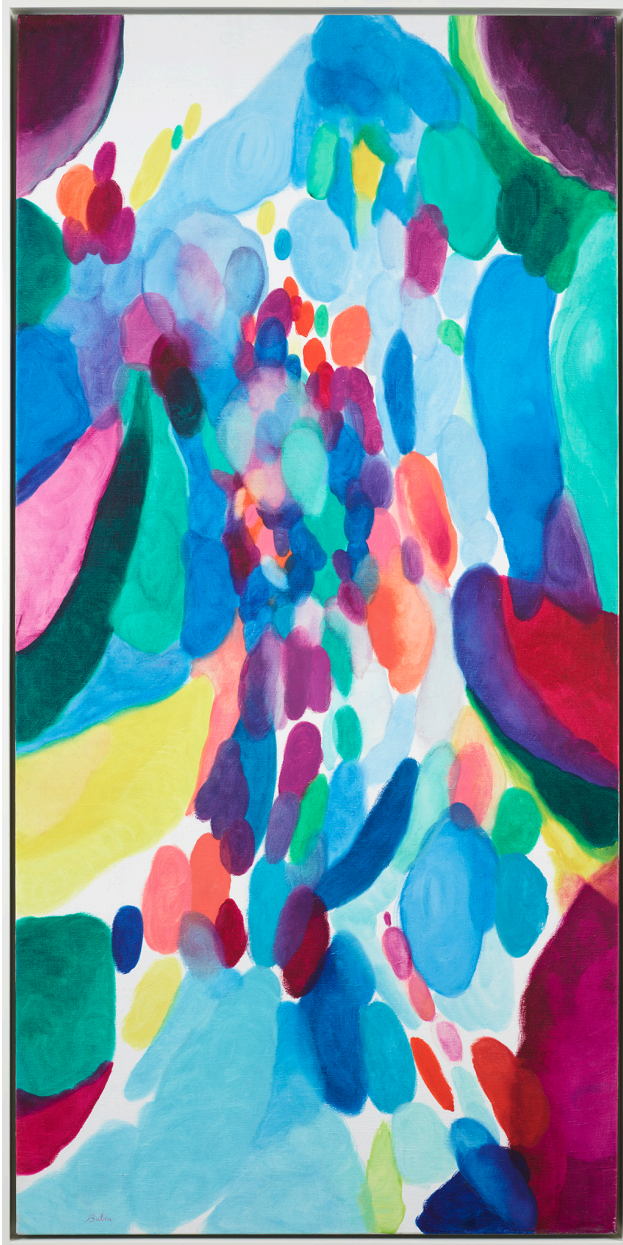

BERRY ■ CAMPBELL

Alice Baber, *Blue Flotilla* | SOLD, 1966
Oil on linen, 76 5/8 x 37 5/8 in. (194.6 x 95.6
cm)
BAB-00019