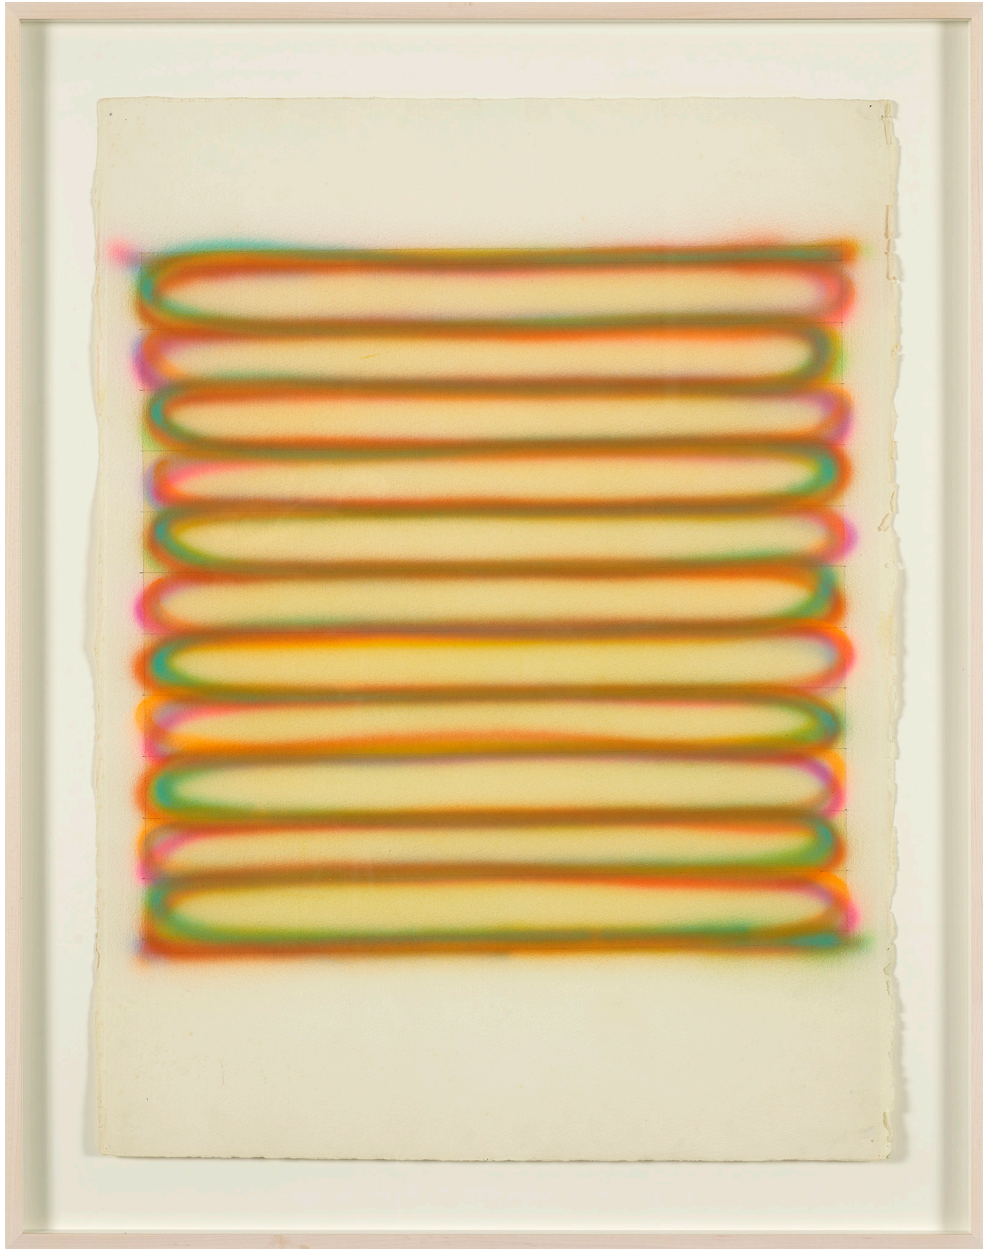

BERRY ■ CAMPBELL

Dan Christensen, *Untitled*, 1968
Acrylic on Arches paper, 30 1/4 x 22 in. (76.8 x 55.9 cm)
CHR-00289