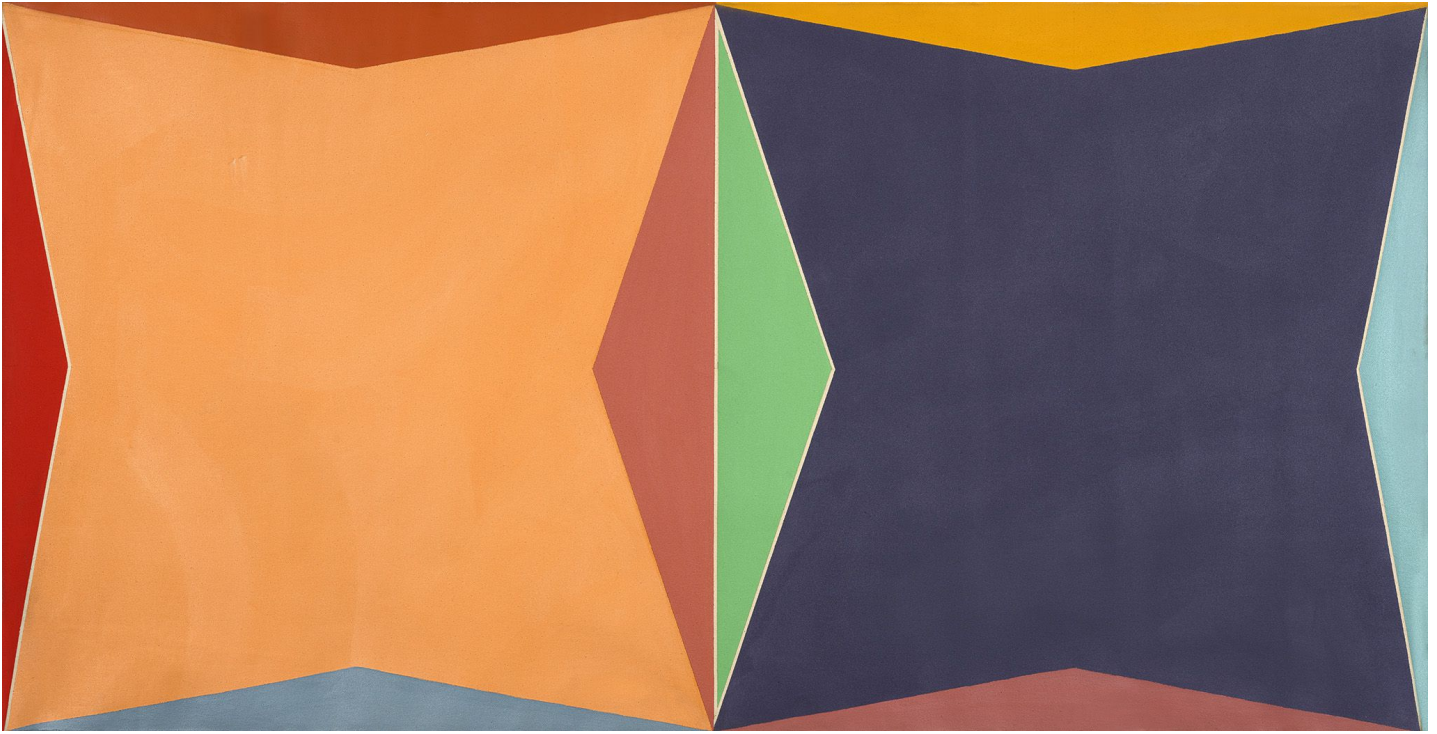

BERRY ■ CAMPBELL

Larry Zox, *Untitled*, 1969
Acrylic on canvas, 50 x 99 1/2 in. (127 x 252.7 cm)
ZOX-00052