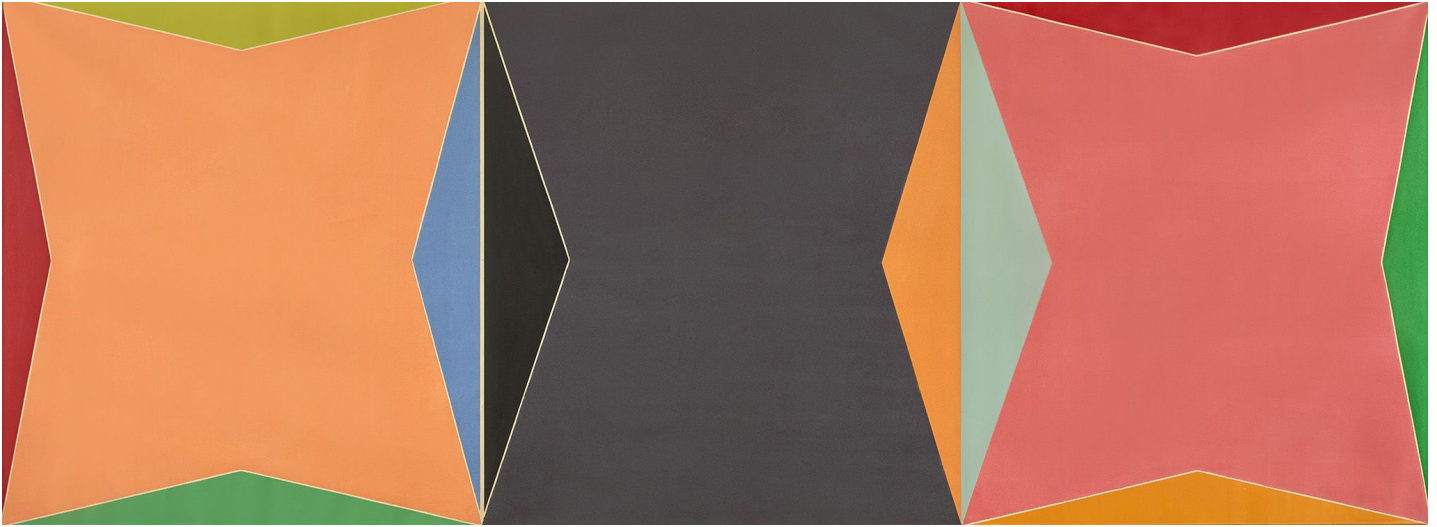

BERRY ■ CAMPBELL

Larry Zox, *Untitled (Triple Gemini)*, c. 1969
Acrylic on canvas, 66 x 179 in. (167.6 x 454.7 cm)
ZOX-00184