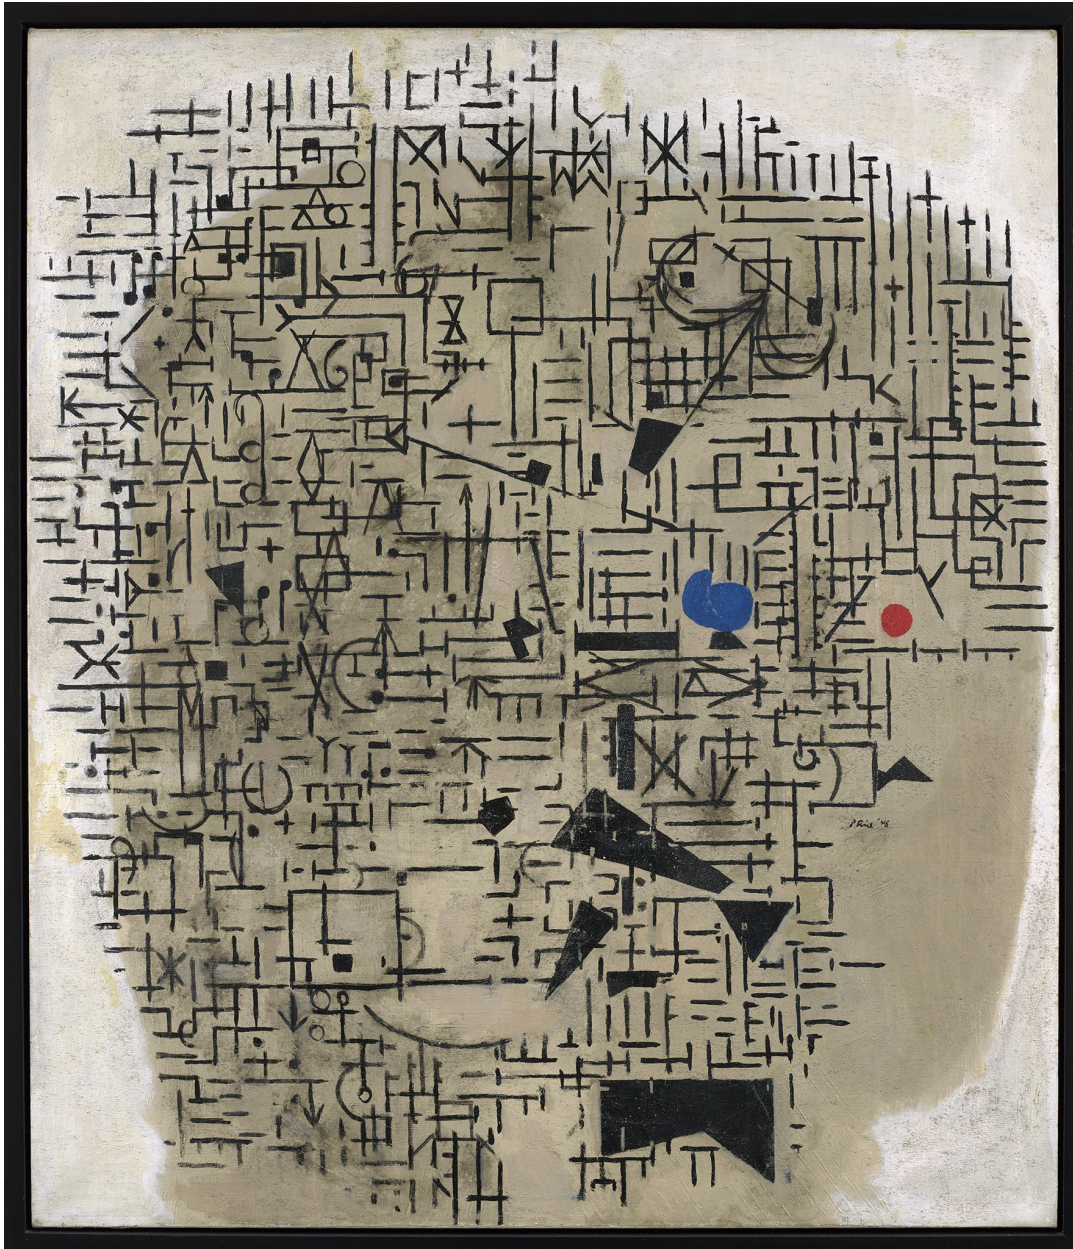

BERRY ■ CAMPBELL

Perle Fine, *Bristling*, 1946
Oil and sand on canvas, 44 x 38 in. (111.8 x 96.5 cm)
FIN-00126