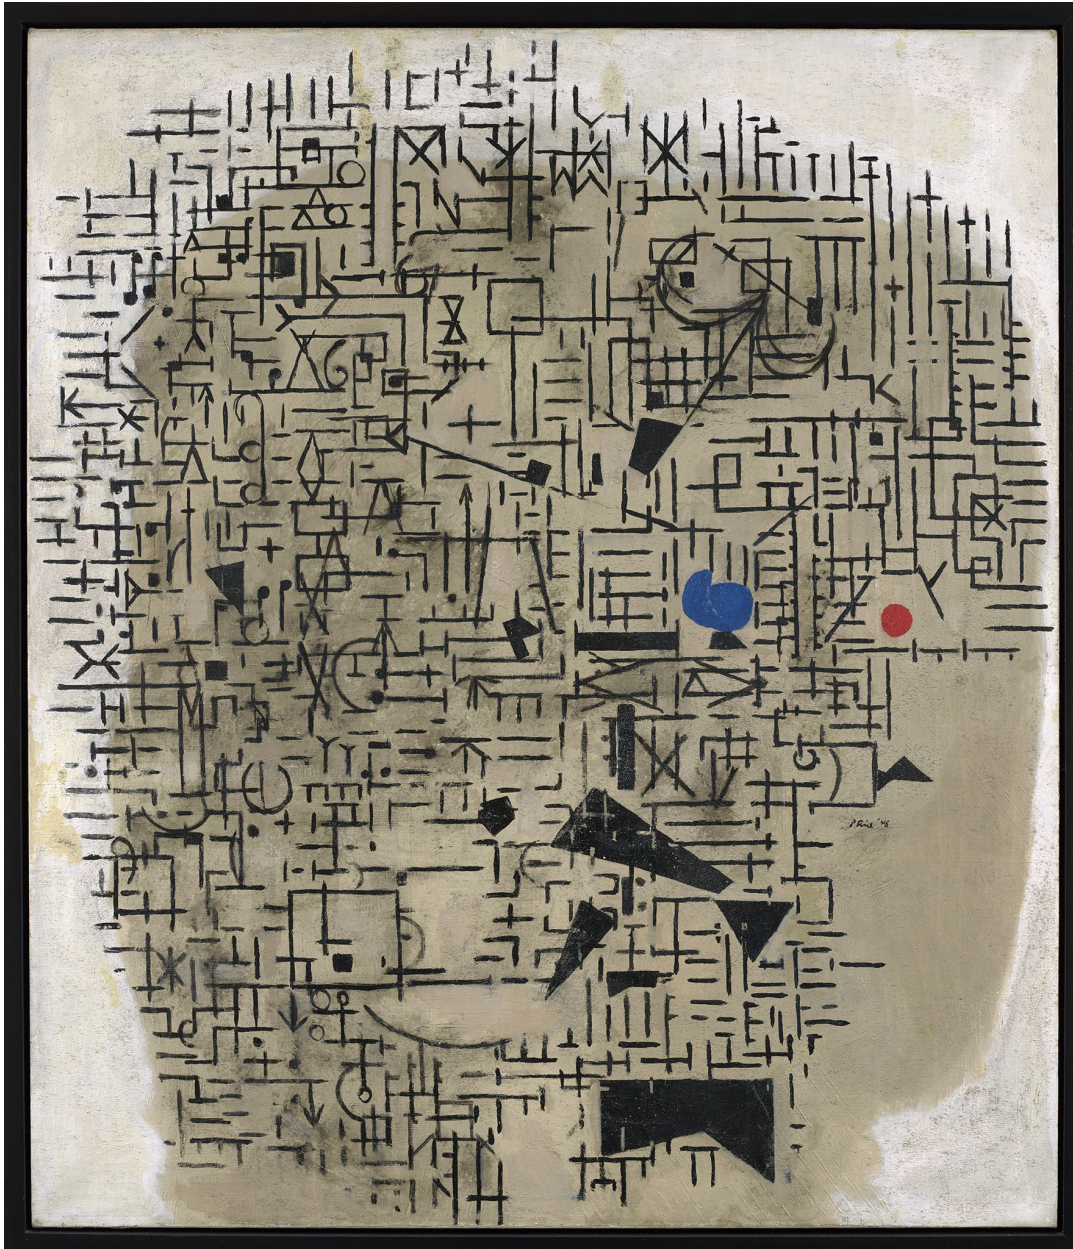

BERRY ■ CAMPBELL

Perle Fine, *Bristling* | SOLD, 1946
Oil and sand on canvas, 44 x 38 in. (111.8 x 96.5 cm)
FIN-00126