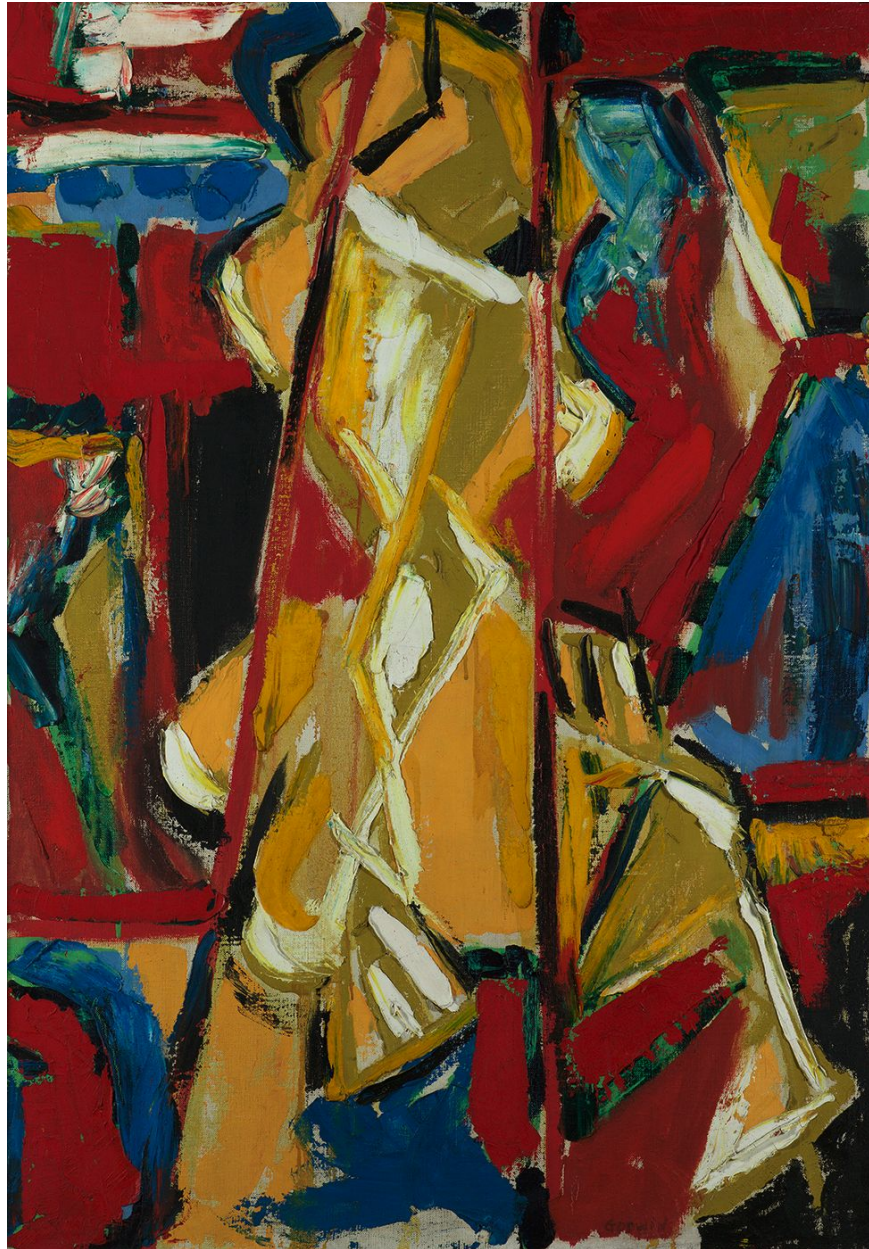

BERRY ■ CAMPBELL

Judith Godwin, *Yellow Figure* | *SOLD*, 1953
Oil on canvas, 40 1/4 x 28 1/2 in. (102.2 x 72.4 cm)
GOD-00027