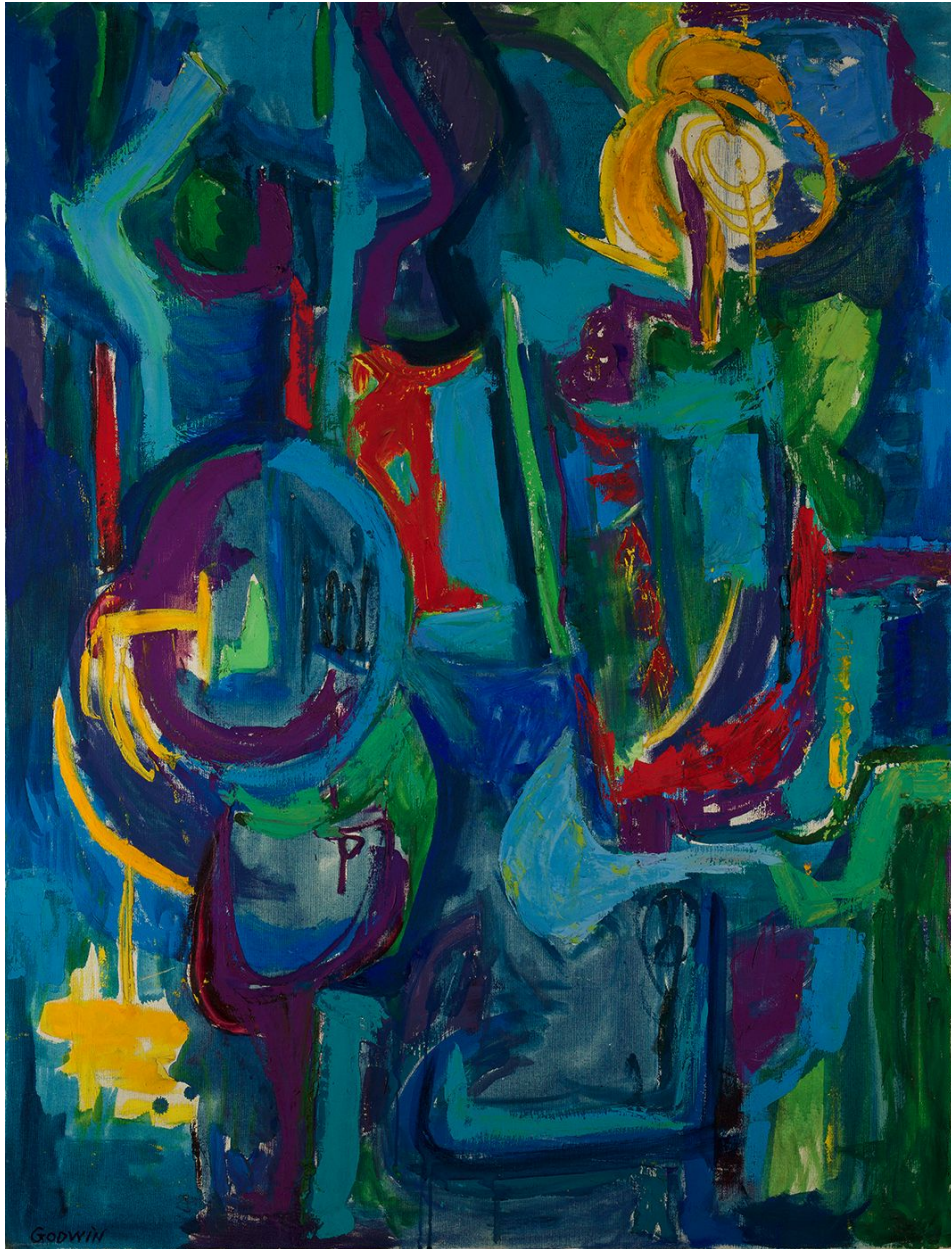

# BERRY ■ CAMPBELL

Judith Godwin, *Blue Figures* | SOLD, 1954  
Oil on canvas, 50 x 38 in. (127 x 96.5 cm)  
GOD-00032