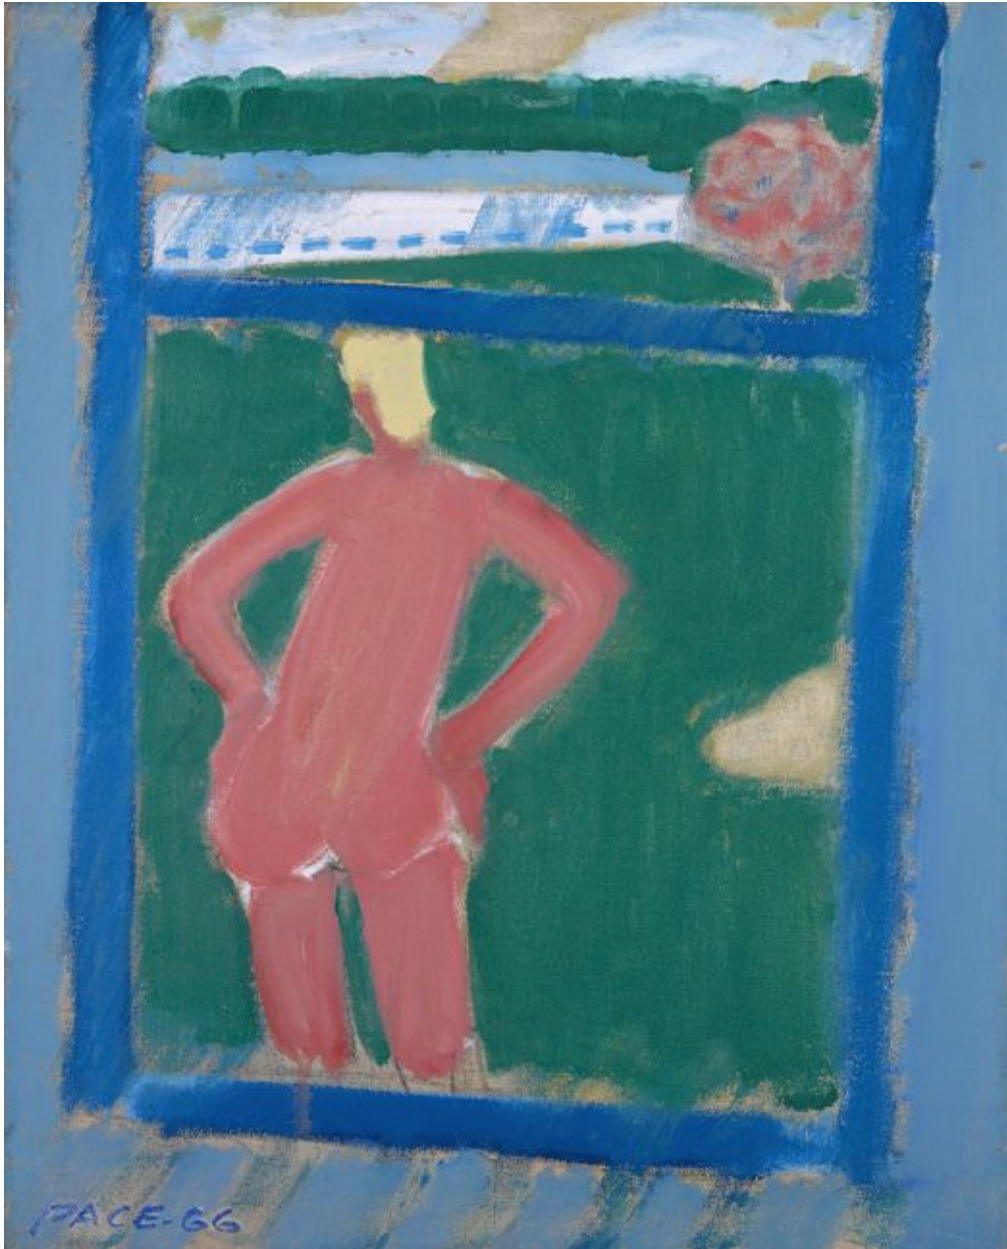

BERRY ■ CAMPBELL

Stephen Pace, *Spring Shower (#66-P4)*, 1966
Oil on canvas, 20 x 16 in. (50.8 x 40.6 cm)
PAC-00024