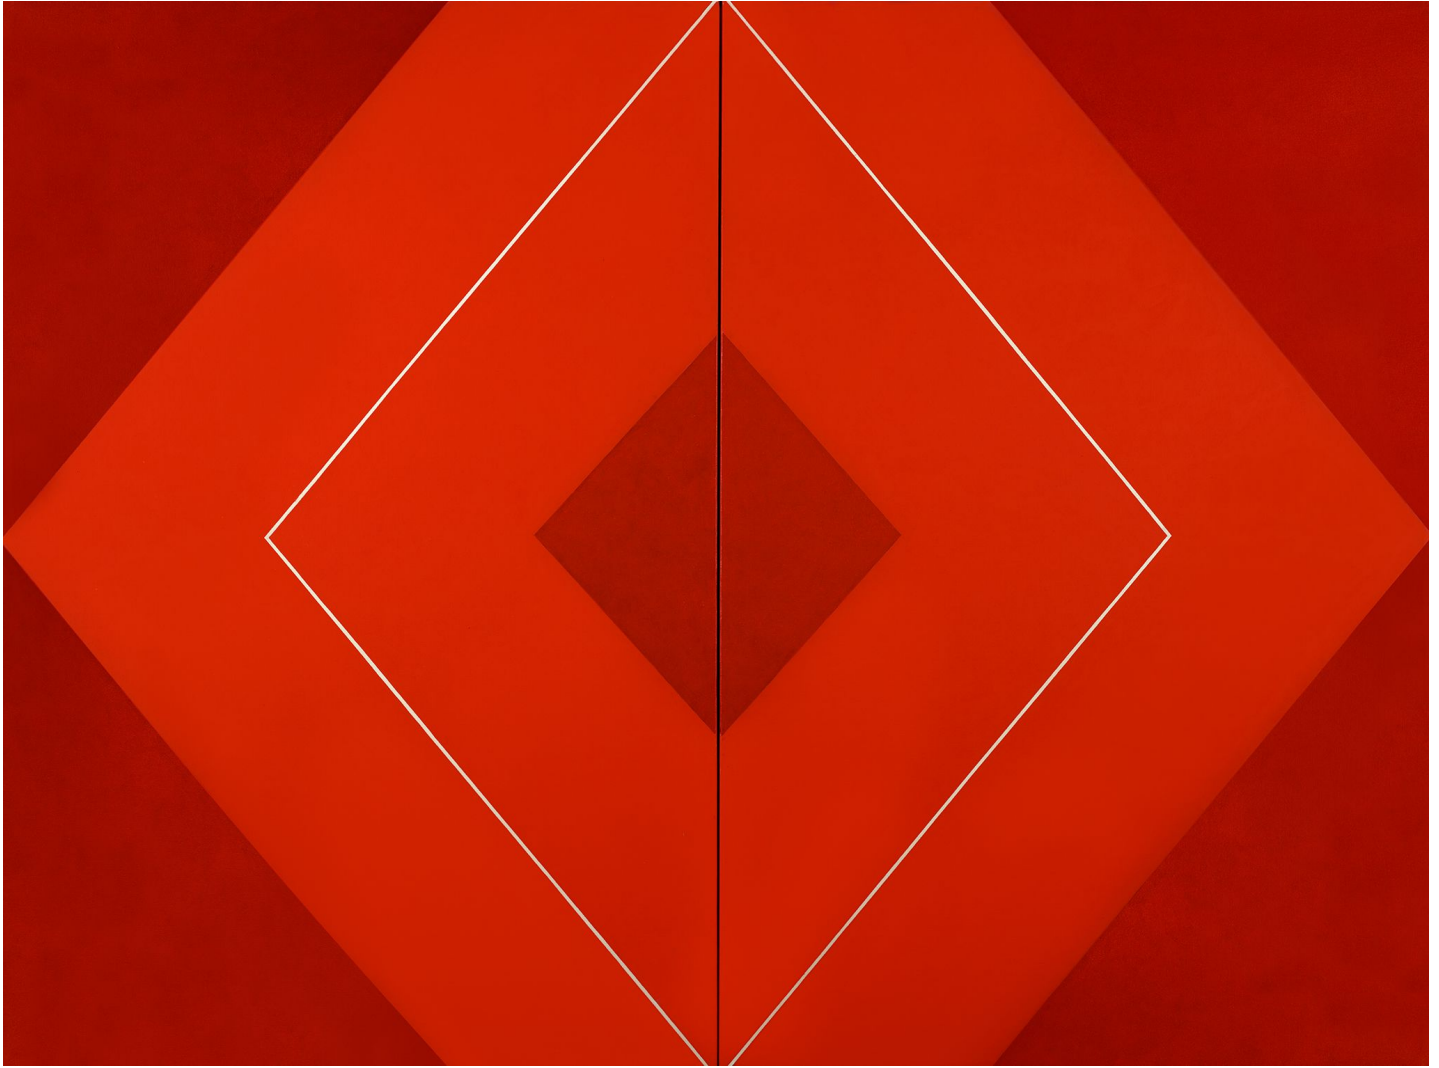

BERRY ■ CAMPBELL

Mary Dill Henry, *Passiflora Red*, 1985
Acrylic on canvas, 72 x 96 in. (182.9 x 243.8 cm)
MHEN-00075