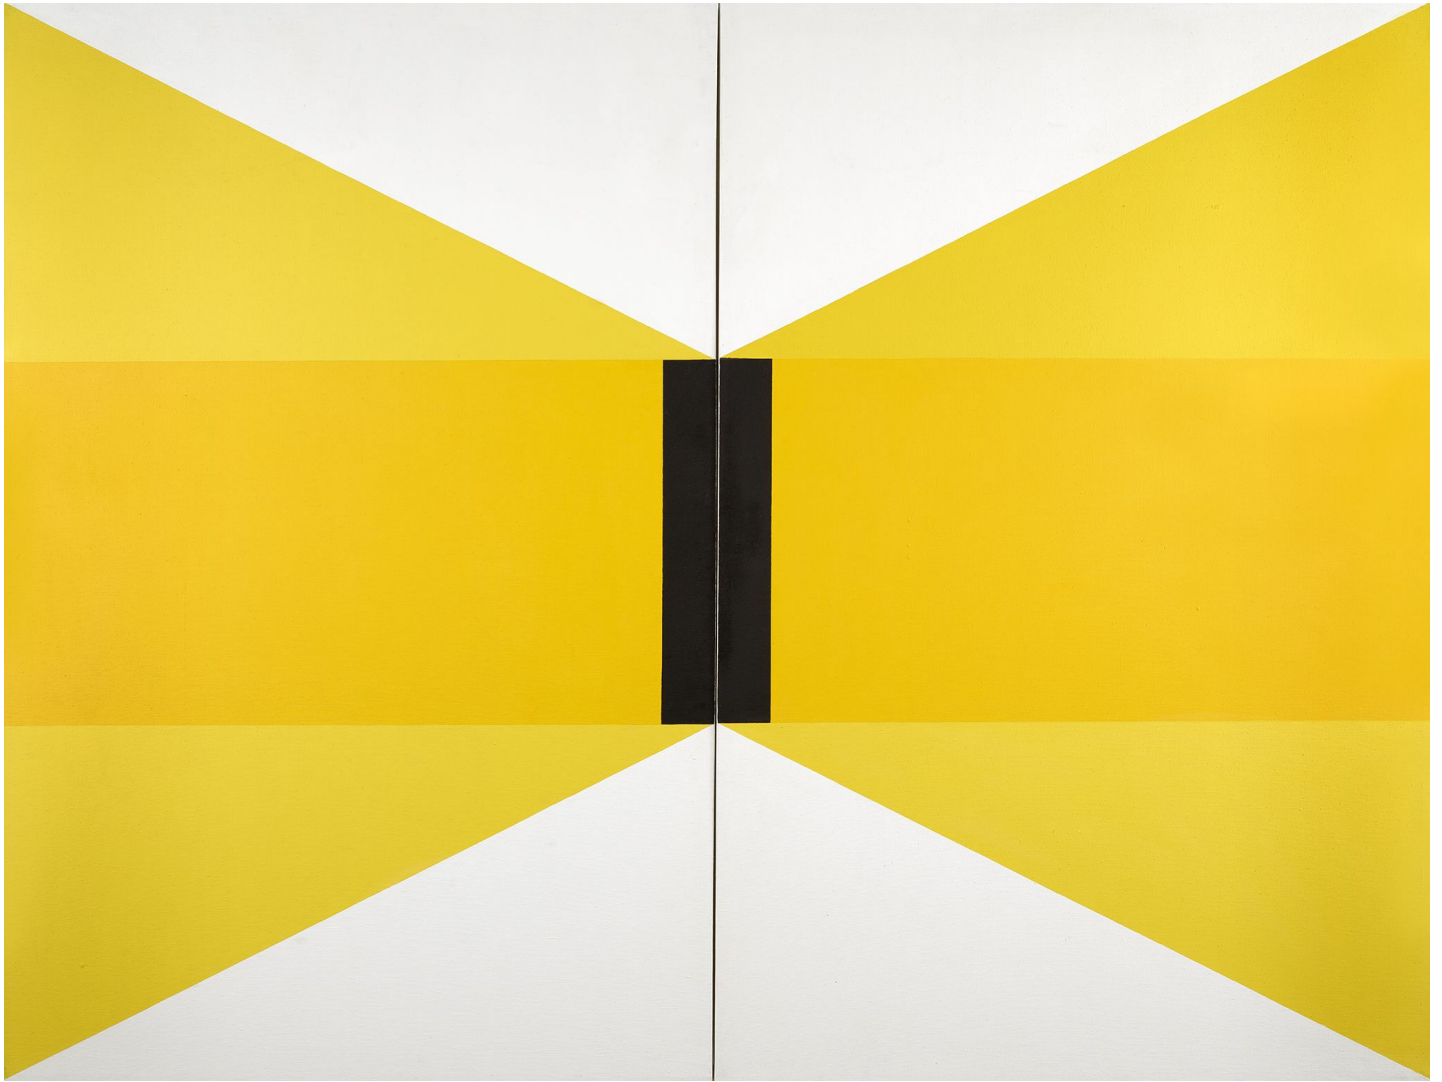

# BERRY ■ CAMPBELL

Mary Dill Henry, *Death of Sonoma*, 1975-84  
Acrylic on canvas, 72 x 96 in. (182.9 x 243.8 cm)  
MHEN-00032