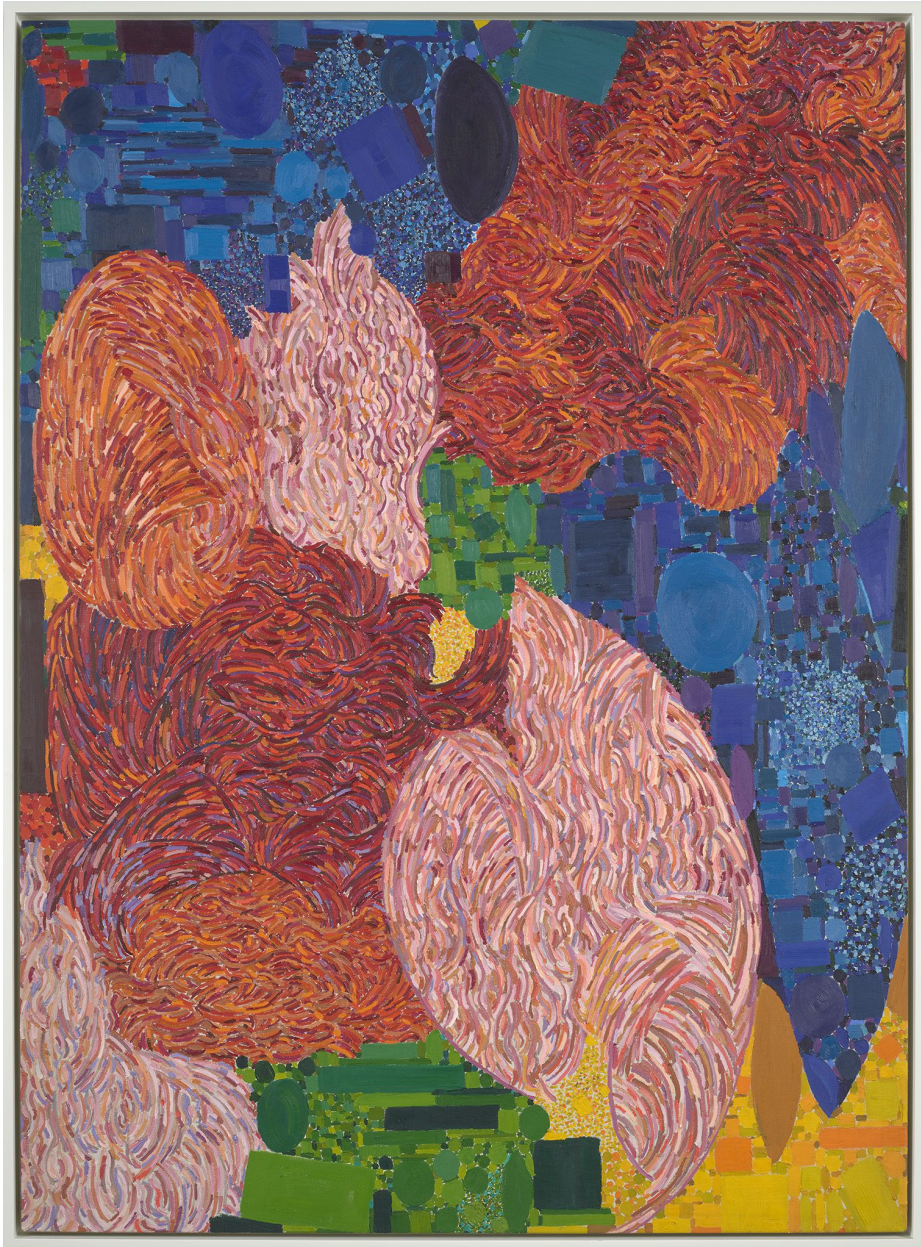

BERRY CAMPBELL

Lynne Drexler, *A Blossom* | *SOLD*, 1967
Oil on linen, 68 x 49 3/4 in. (172.7 x 126.4 cm)
DREX-00074