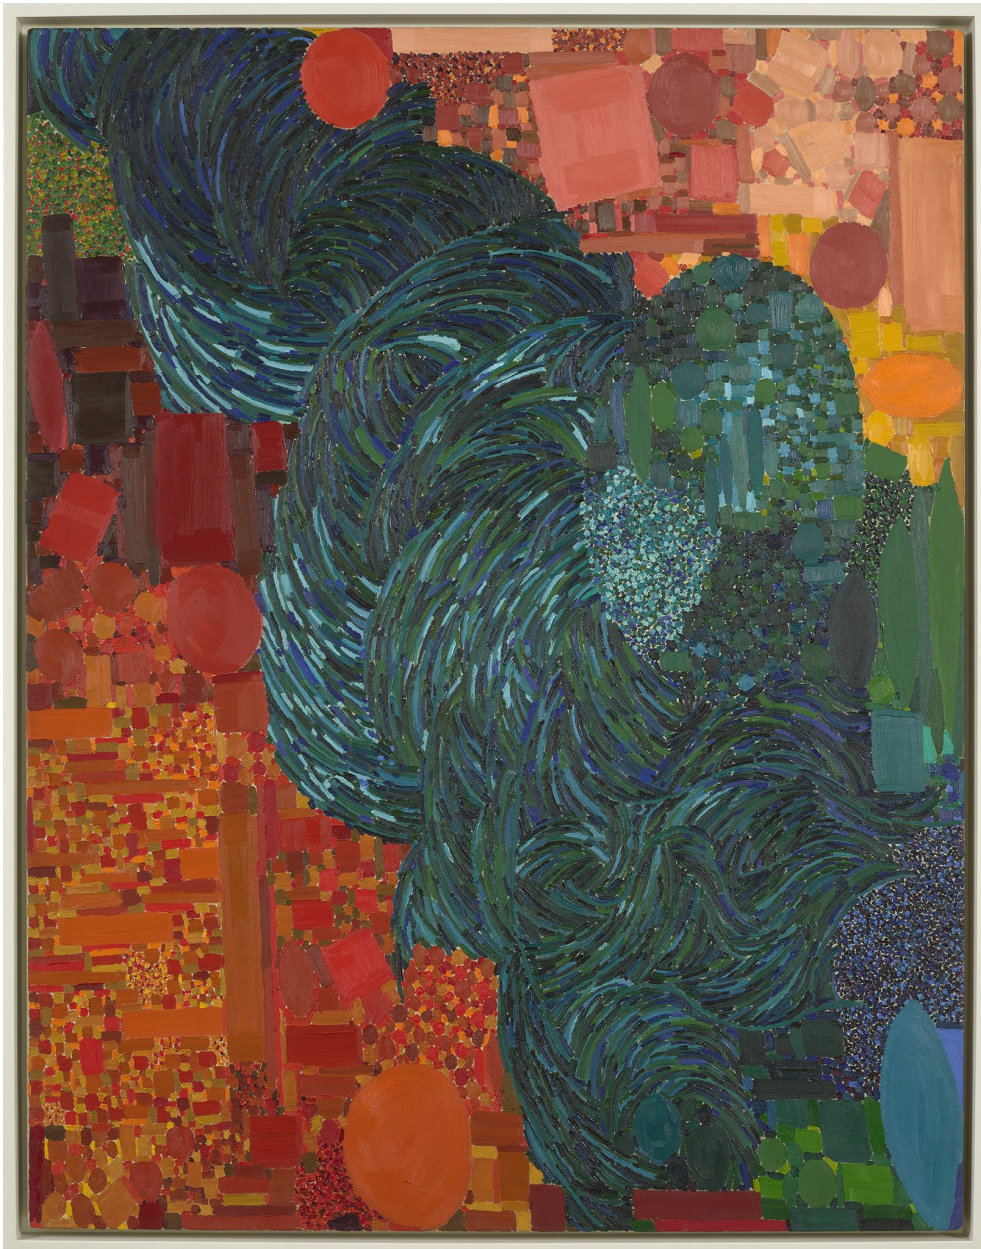

BERRY ■ CAMPBELL

Lynne Drexler, *Egg Plume* | SOLD, 1967
Oil on canvas, 50 x 38 3/4 in. (127 x 98.4 cm)
DREX-00032