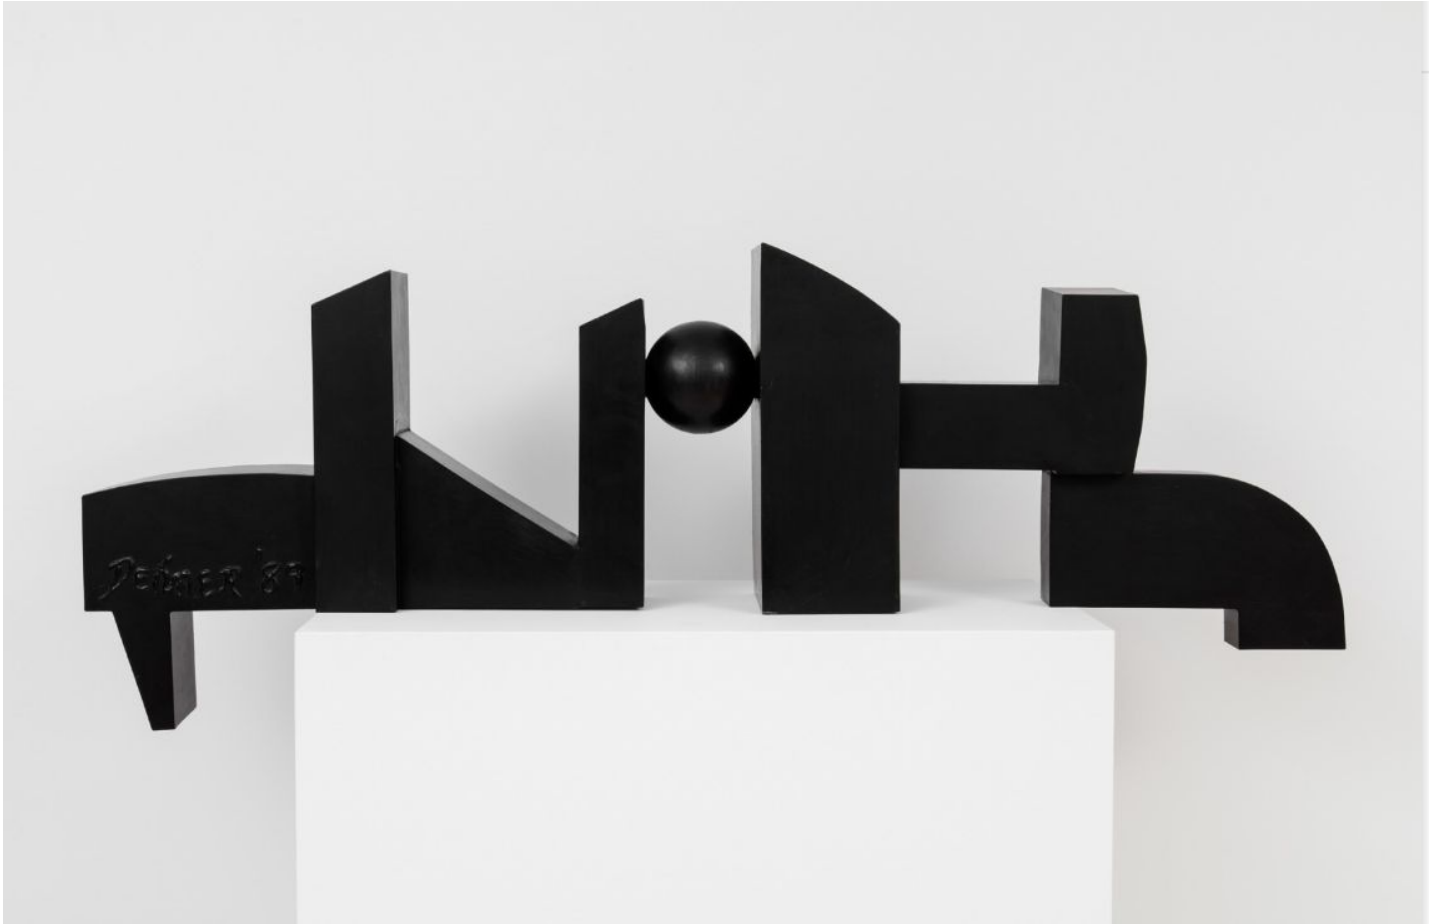

BERRY ■ CAMPBELL

Dorothy Dehner, *Balancing*, 1989

Painted black steel, 49 1/2 x 17 x 6 in. (125.7 x 43.2 x 15.2 cm)

DEH-00001