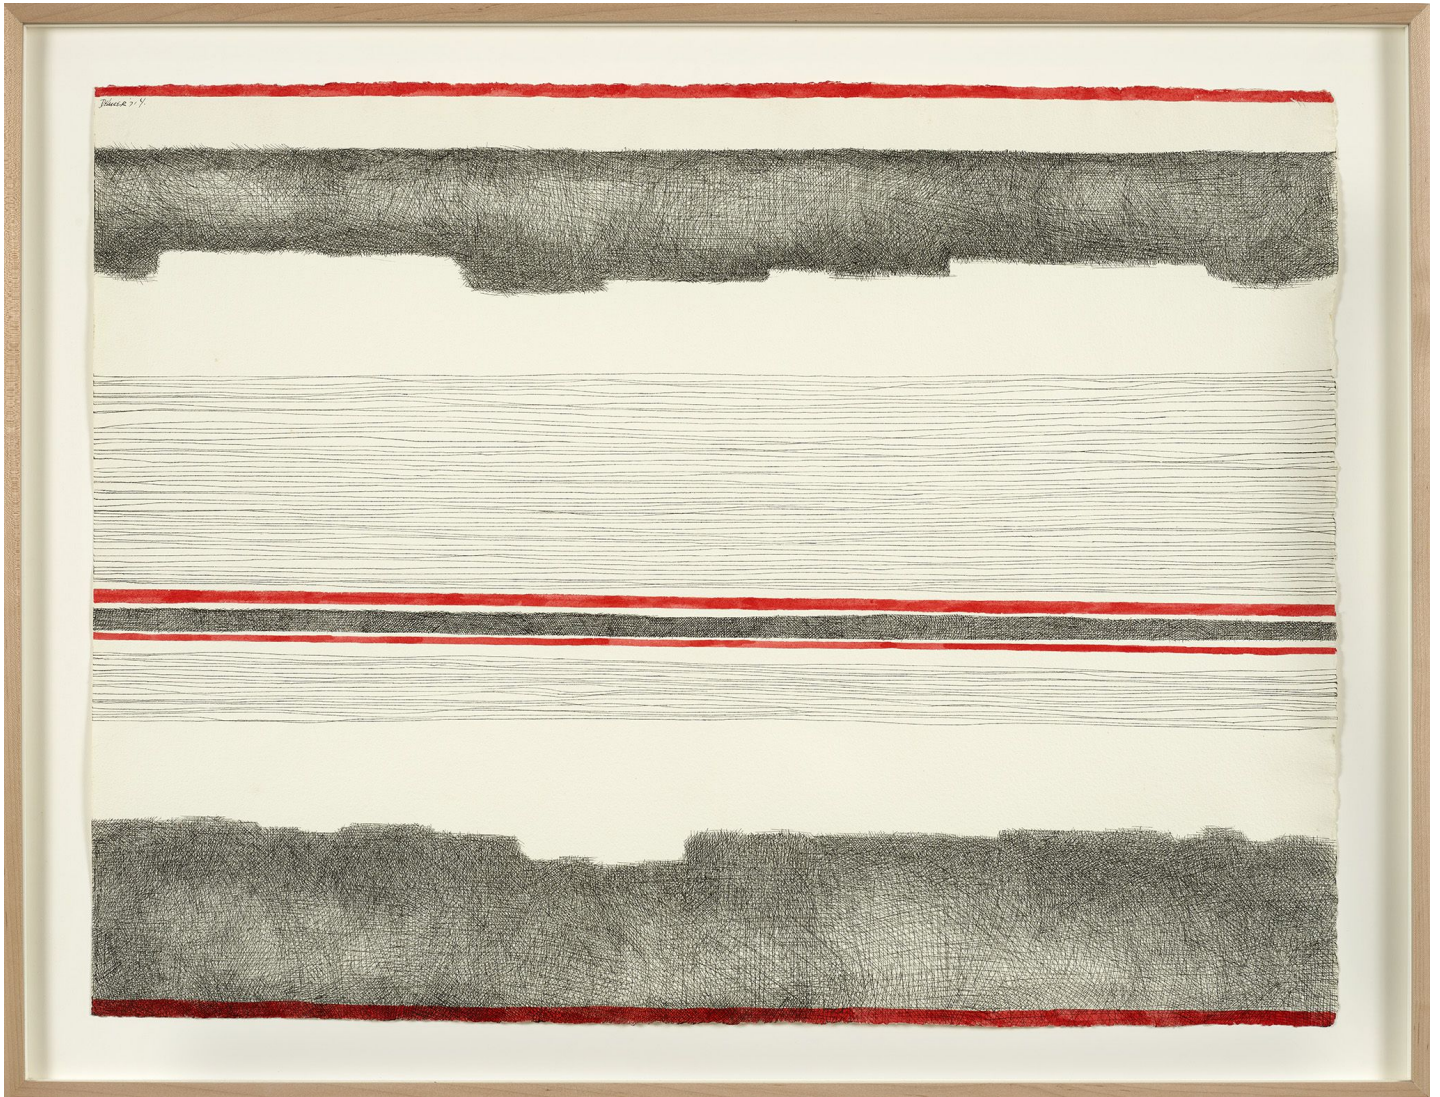

BERRY ■ CAMPBELL

Dorothy Dehner, *Mirage Series*, 1971

Pen and ink, pencil on paper, 22 3/4 x 31 1/2 in. (57.8 x 80 cm)

DEH-00009