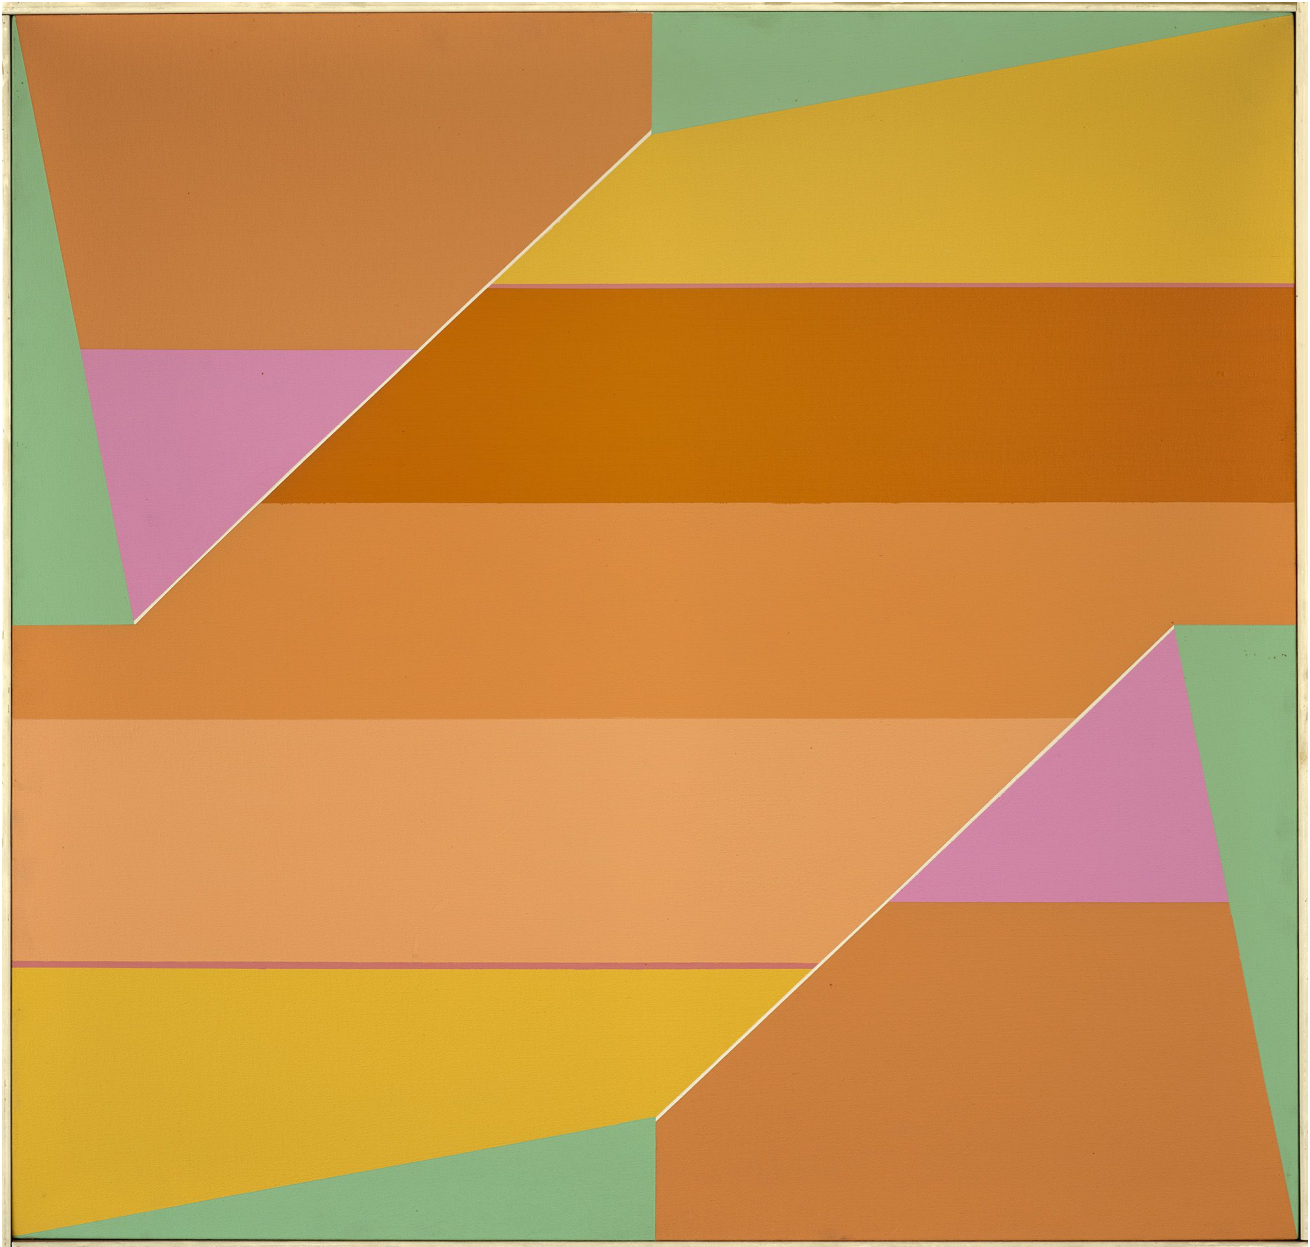

BERRY CAMPBELL

Larry Zox, *Green Rotation*, 1964
Acrylic on canvas, 40 1/2 x 42 1/4 in. (102.9 x 107.3 cm)
ZOX-00103