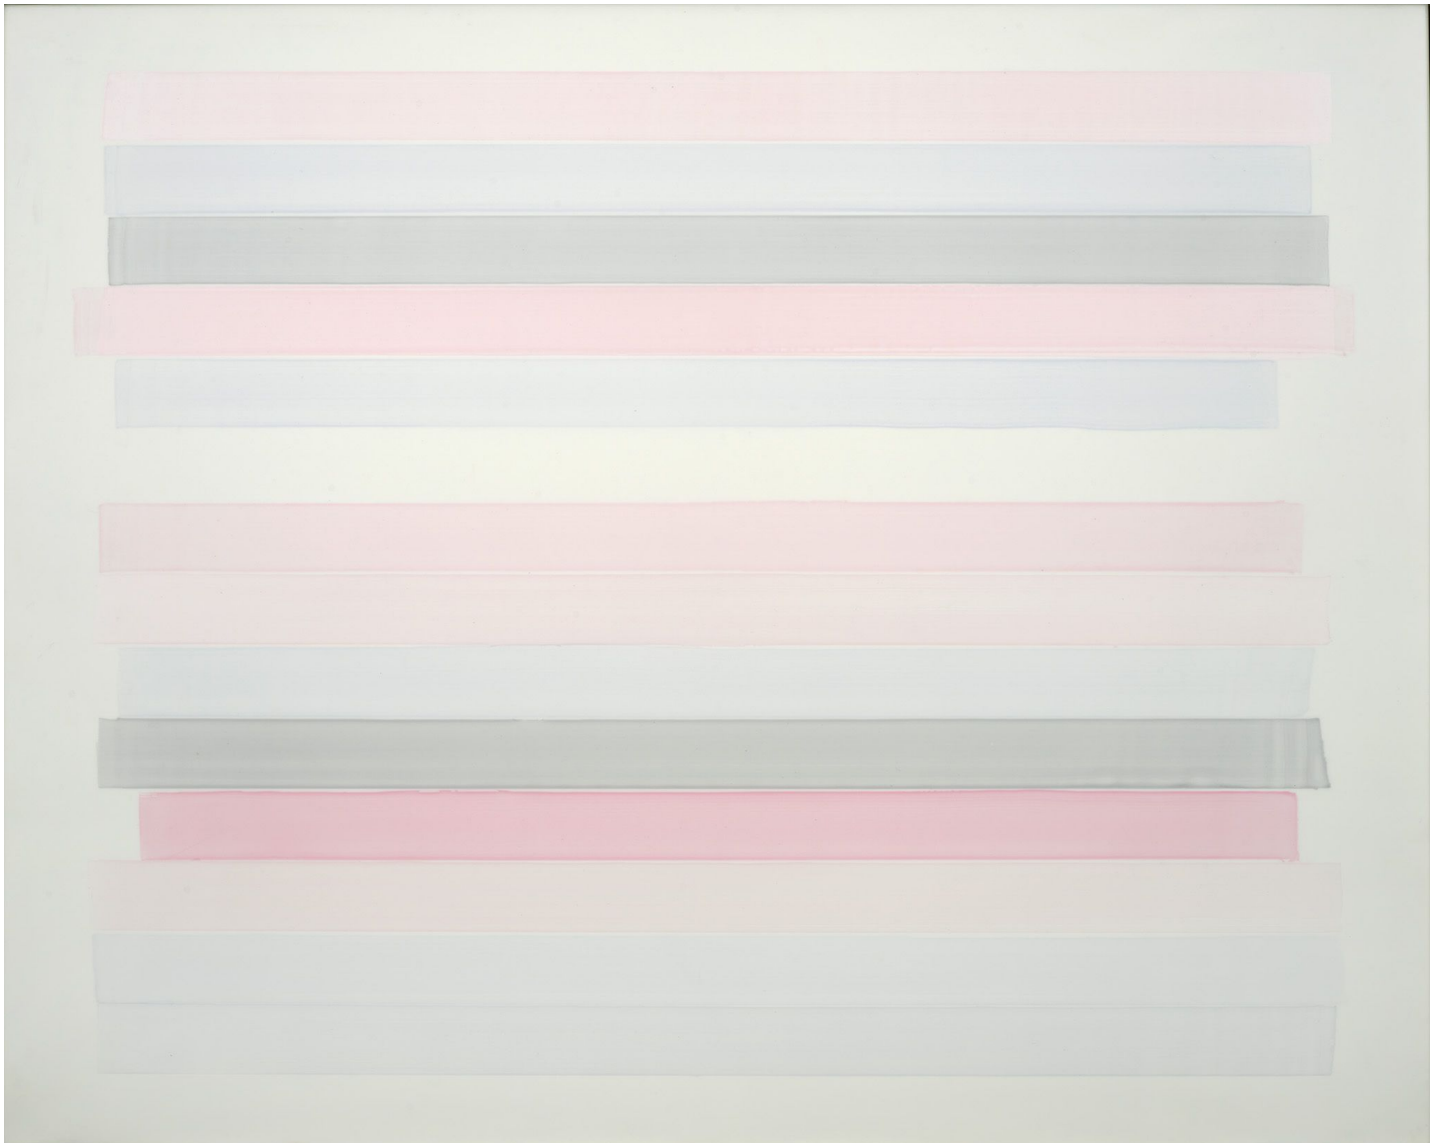

# BERRY ■ CAMPBELL

Mike Solomon, *L.H. #1*, 2022  
Acrylic on polyester films on wood panel, 48 x 60 in. (121.9 x 152.4 cm)  
MSOL-00121