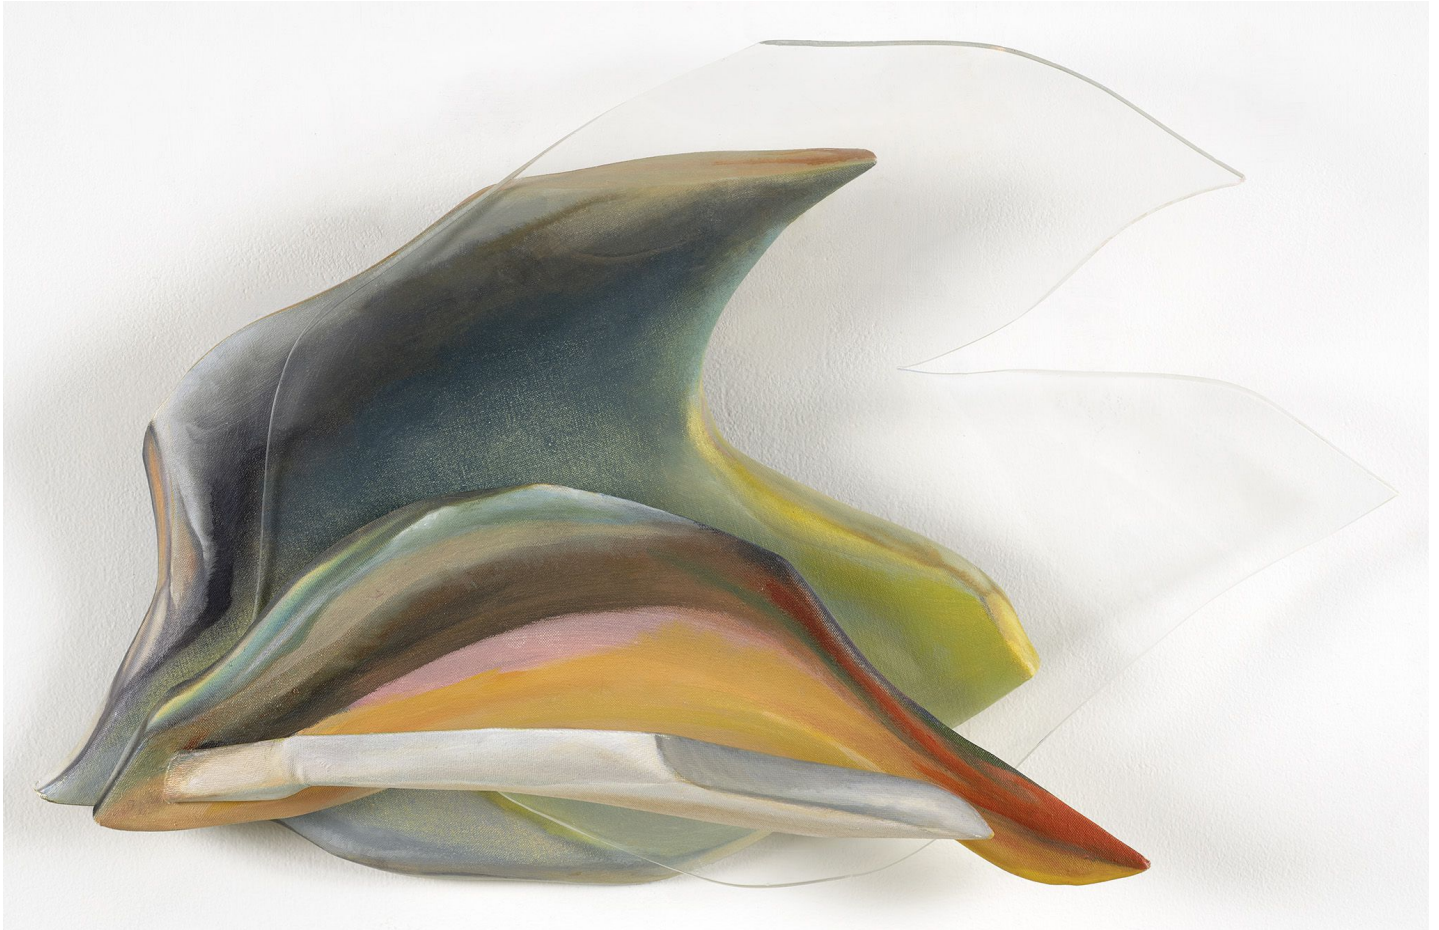

BERRY ■ CAMPBELL

Lilian Thomas Burwell, *Dolphin Spirit*, 2006

Oil on canvas over carved wood, sheet acrylic, 16 x 28 x 9 1/2 in. (40.6 x 71.1 x 24.1 cm)

BUR-00025