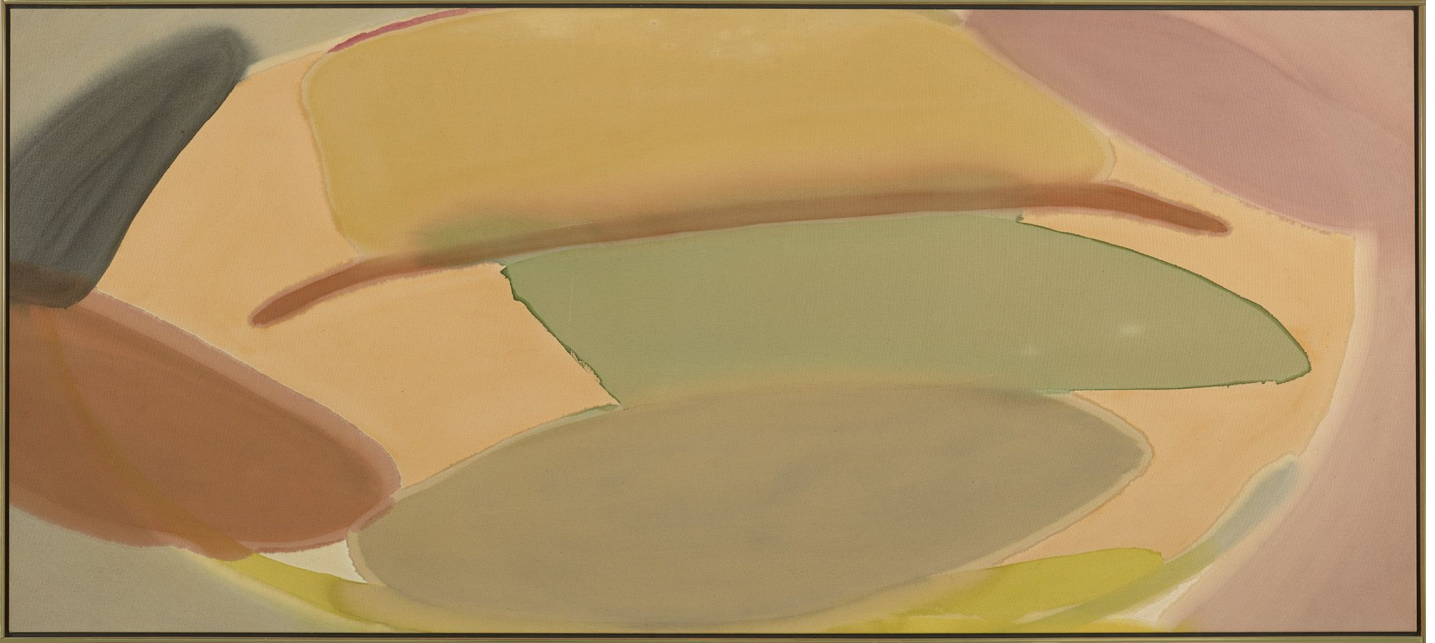

BERRY ■ CAMPBELL

Larry Zox, *Wind Mix*, 1975-79
Acrylic on canvas, 38 1/2 x 87 1/2 in. (97.8 x 222.2 cm)
ZOX-00104