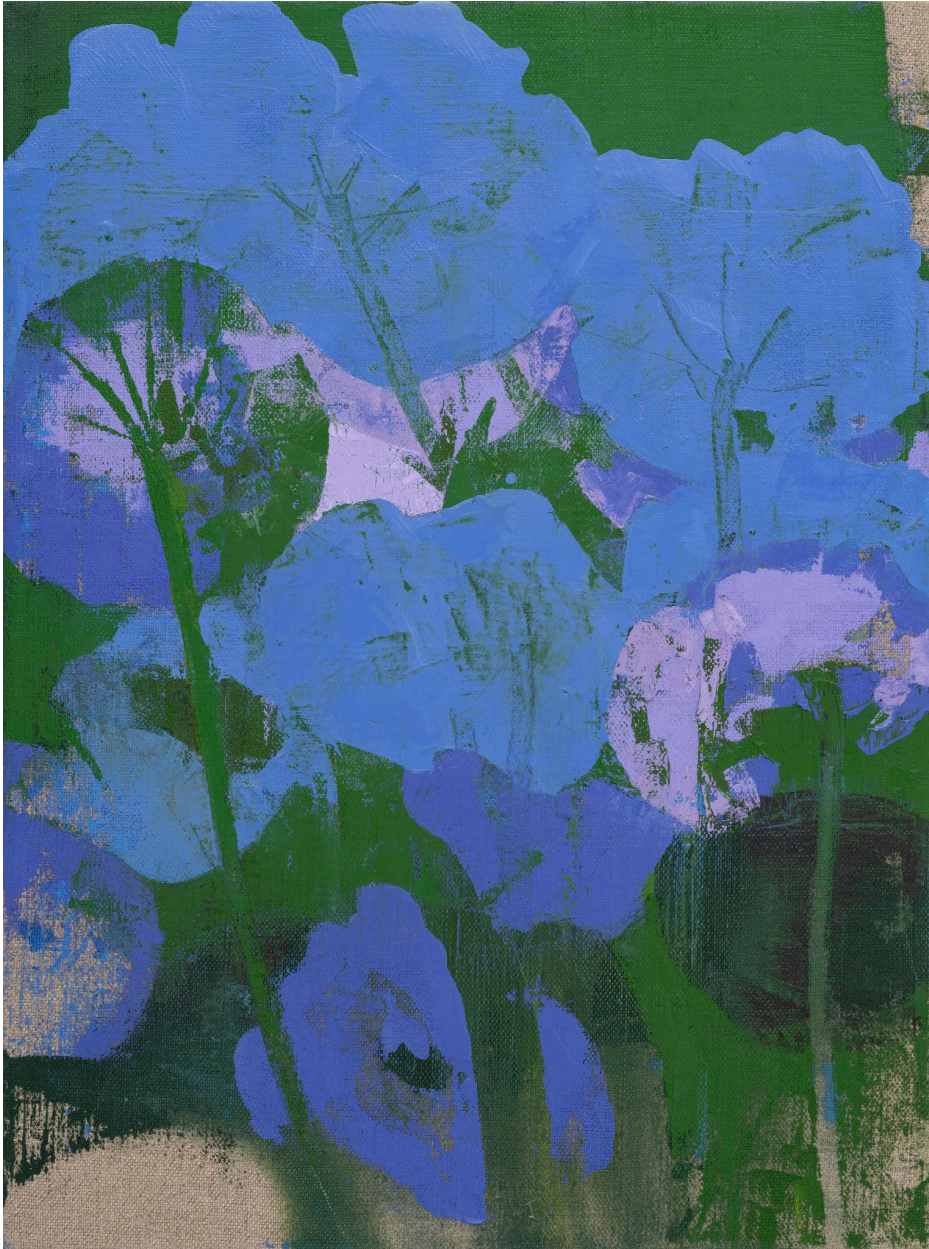

# BERRY ■ CAMPBELL

Eric Dever, *Agapanthus, Lily of the Nile* | SOLD, 2019  
Oil on linen, 24 x 18 in. (61 x 45.7 cm)  
DEV-00196