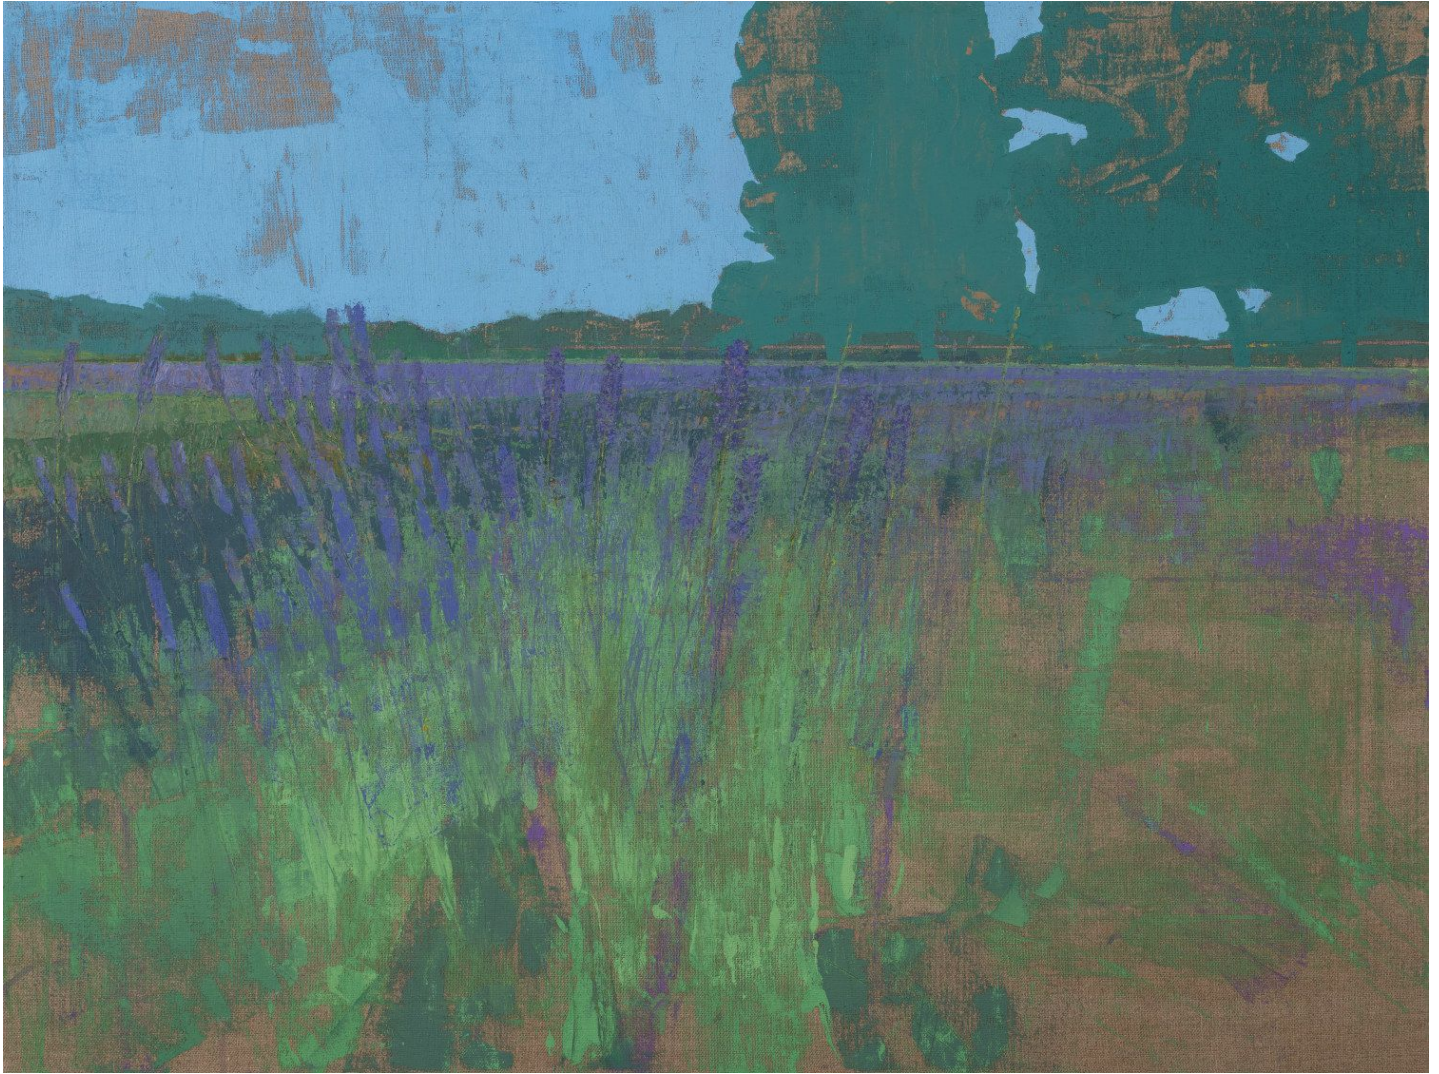

BERRY ■ CAMPBELL

Eric Dever, *Lavender Memory* | SOLD, 2022
Oil on linen, 36 x 48 in. (91.4 x 121.9 cm)
DEV-00208