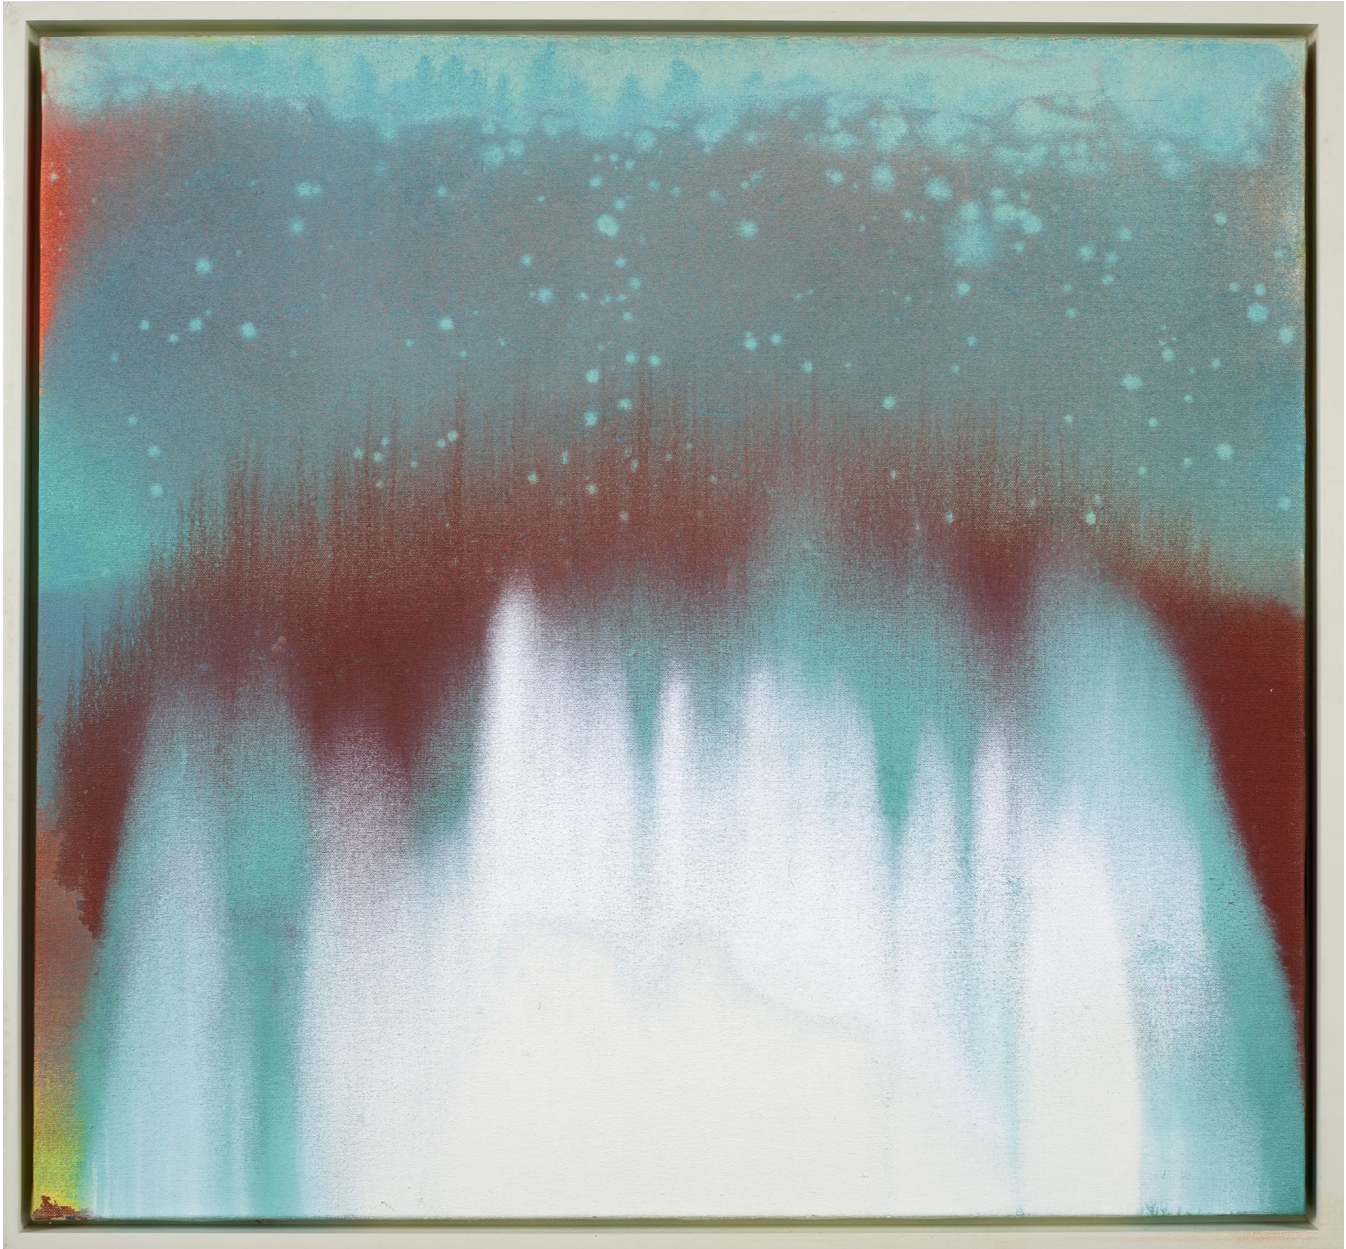

BERRY ■ CAMPBELL

Elizabeth Osborne, *White Water*, 2017
Oil on canvas, 26 x 28 in. (66 x 71.1 cm)
OSB-00037