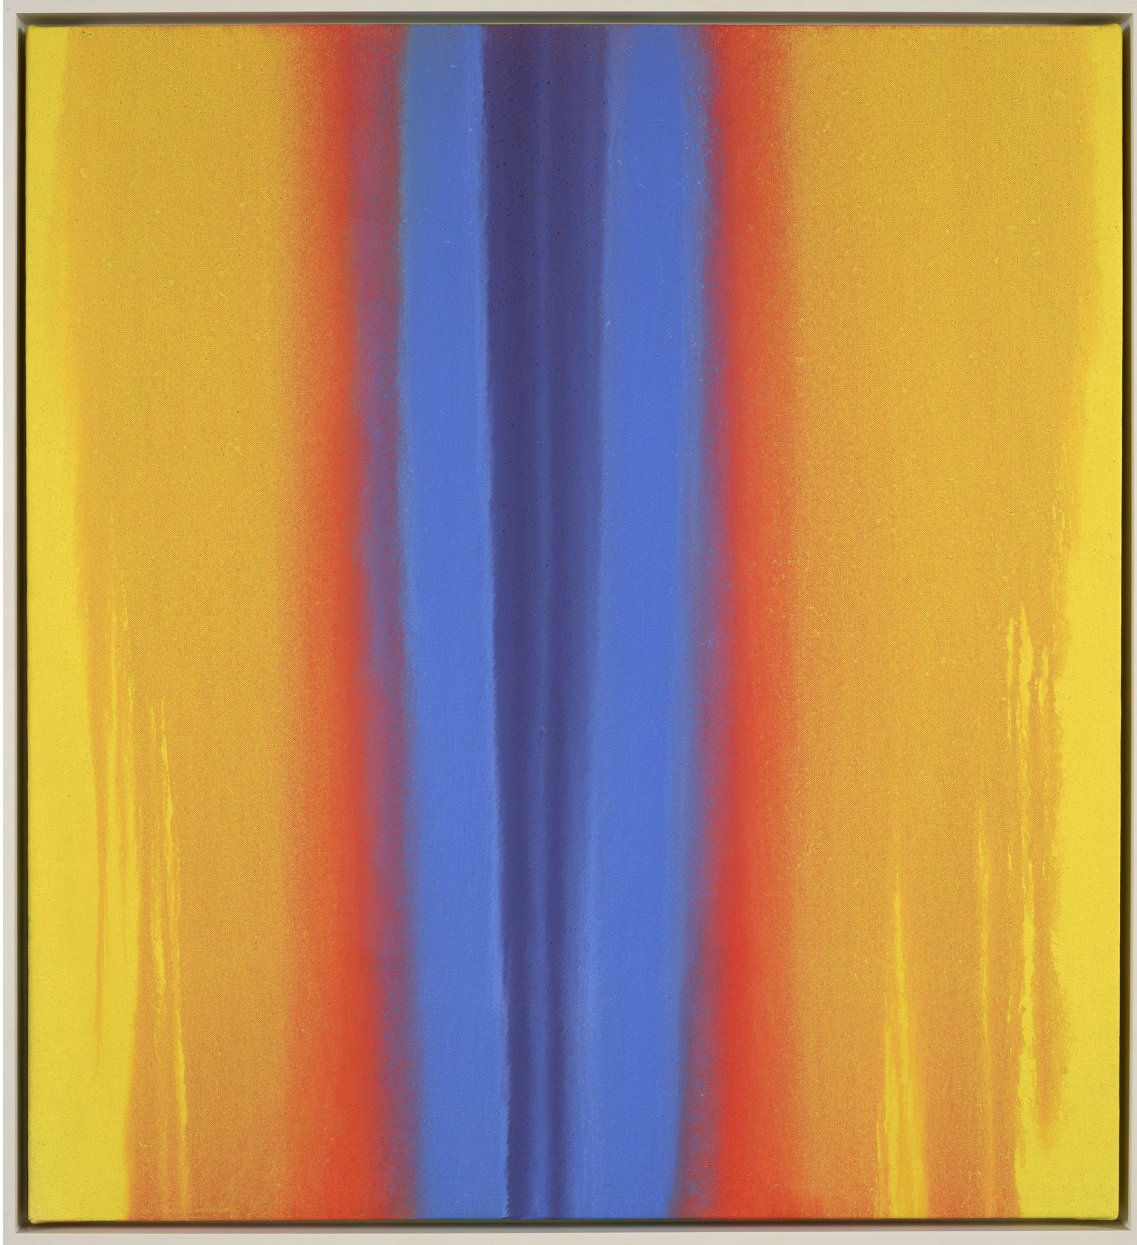

BERRY ■ CAMPBELL

Elizabeth Osborne, *Crevice*, 2010
Oil on canvas, 34 x 31 in. (86.4 x 78.7 cm)
OSB-00026