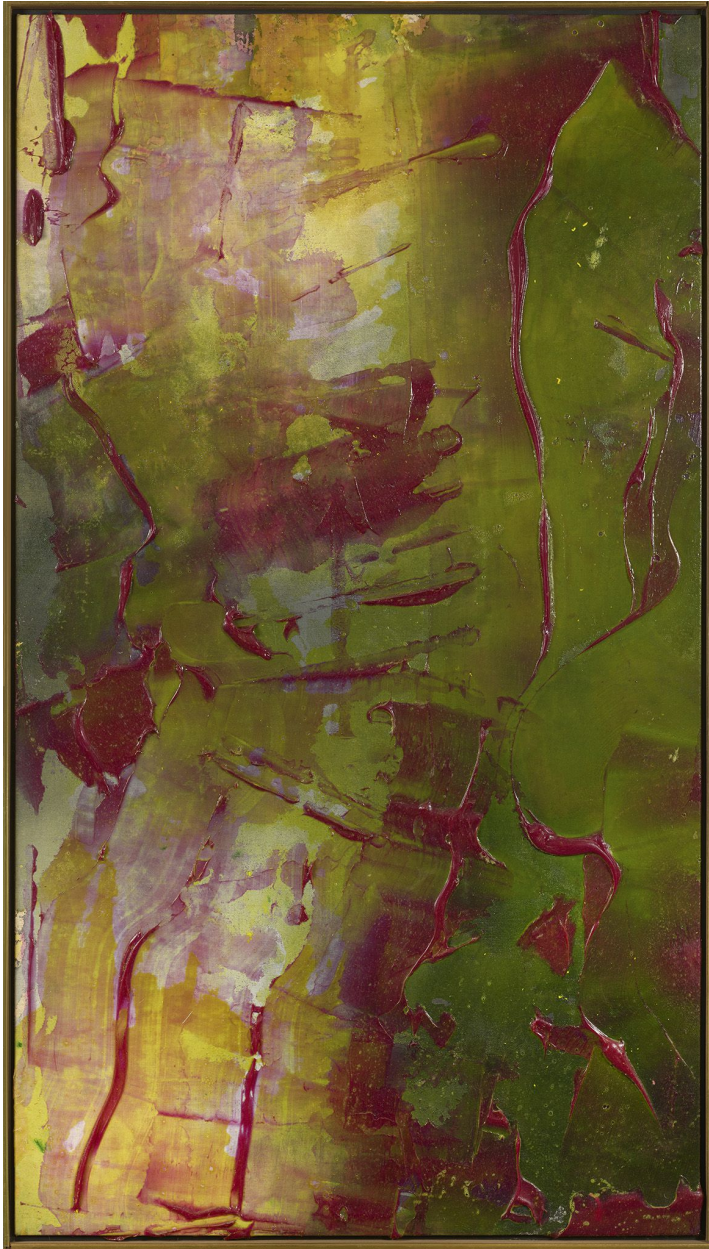

BERRY ■ CAMPBELL

Walter Darby Bannard, *Calico Bend*, 1976
Acrylic on canvas, 57 x 32 1/2 in. (144.8 x 82.5
cm)
BAN-00006