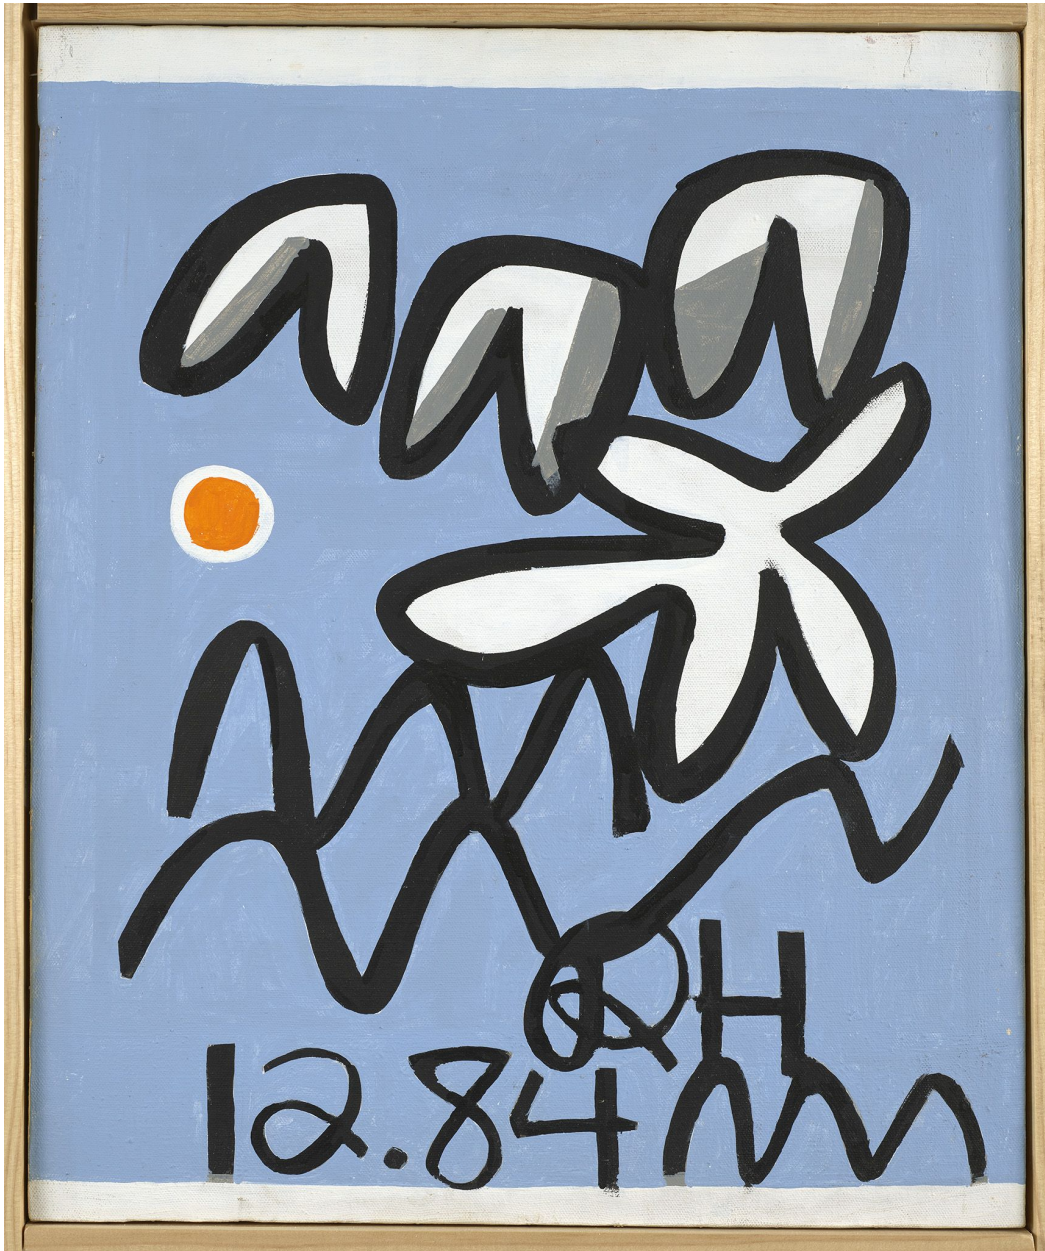

BERRY ■ CAMPBELL

Raymond Hendler, *RH 12.84*, 1984
Acrylic on canvas, 20 x 16 1/2 in. (50.8 x 41.9 cm)
HEN-00213