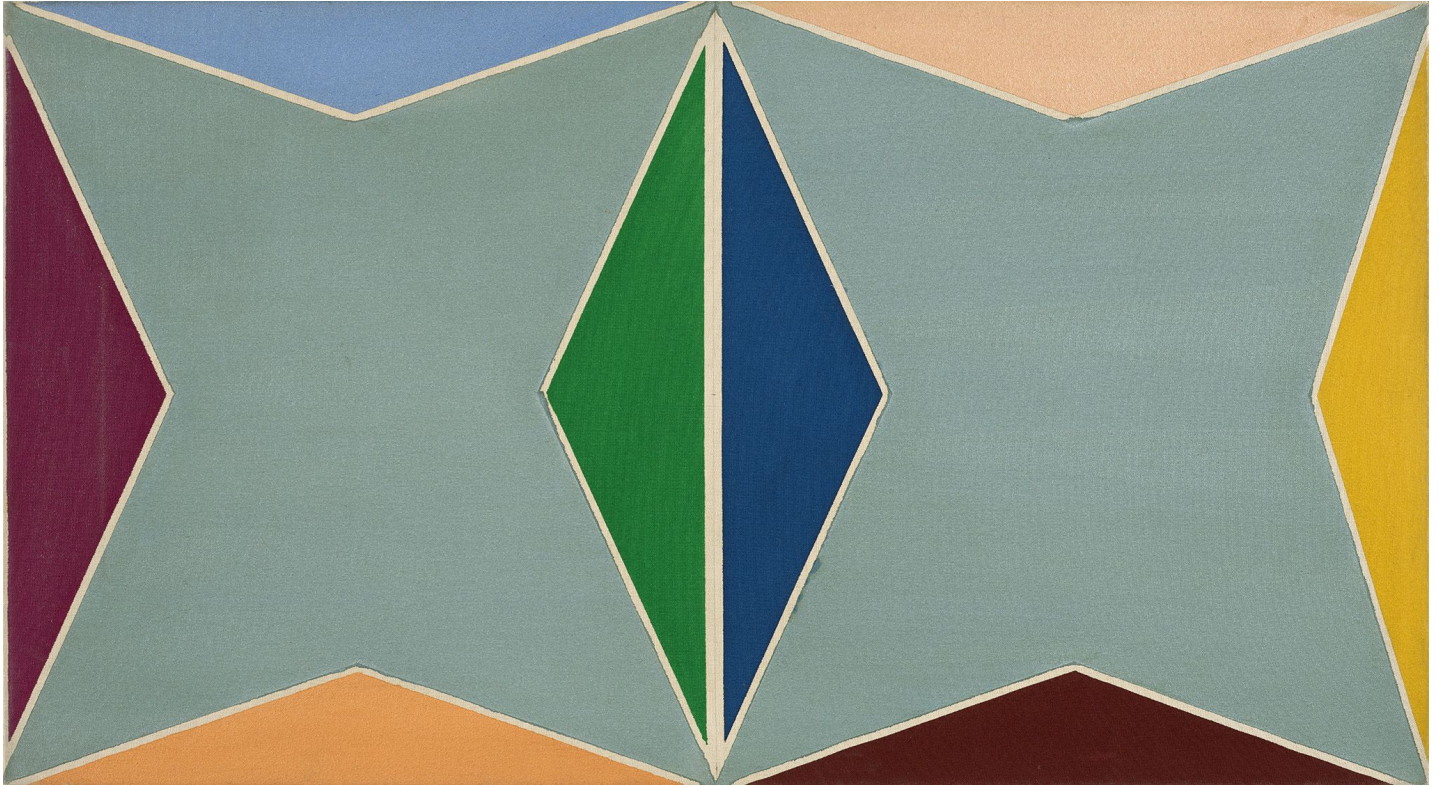

# BERRY ■ CAMPBELL

Larry Zox, *Double Gemini*, 1969  
Acrylic on canvas, 22 x 40 in. (55.9 x 101.6 cm)  
ZOX-00091