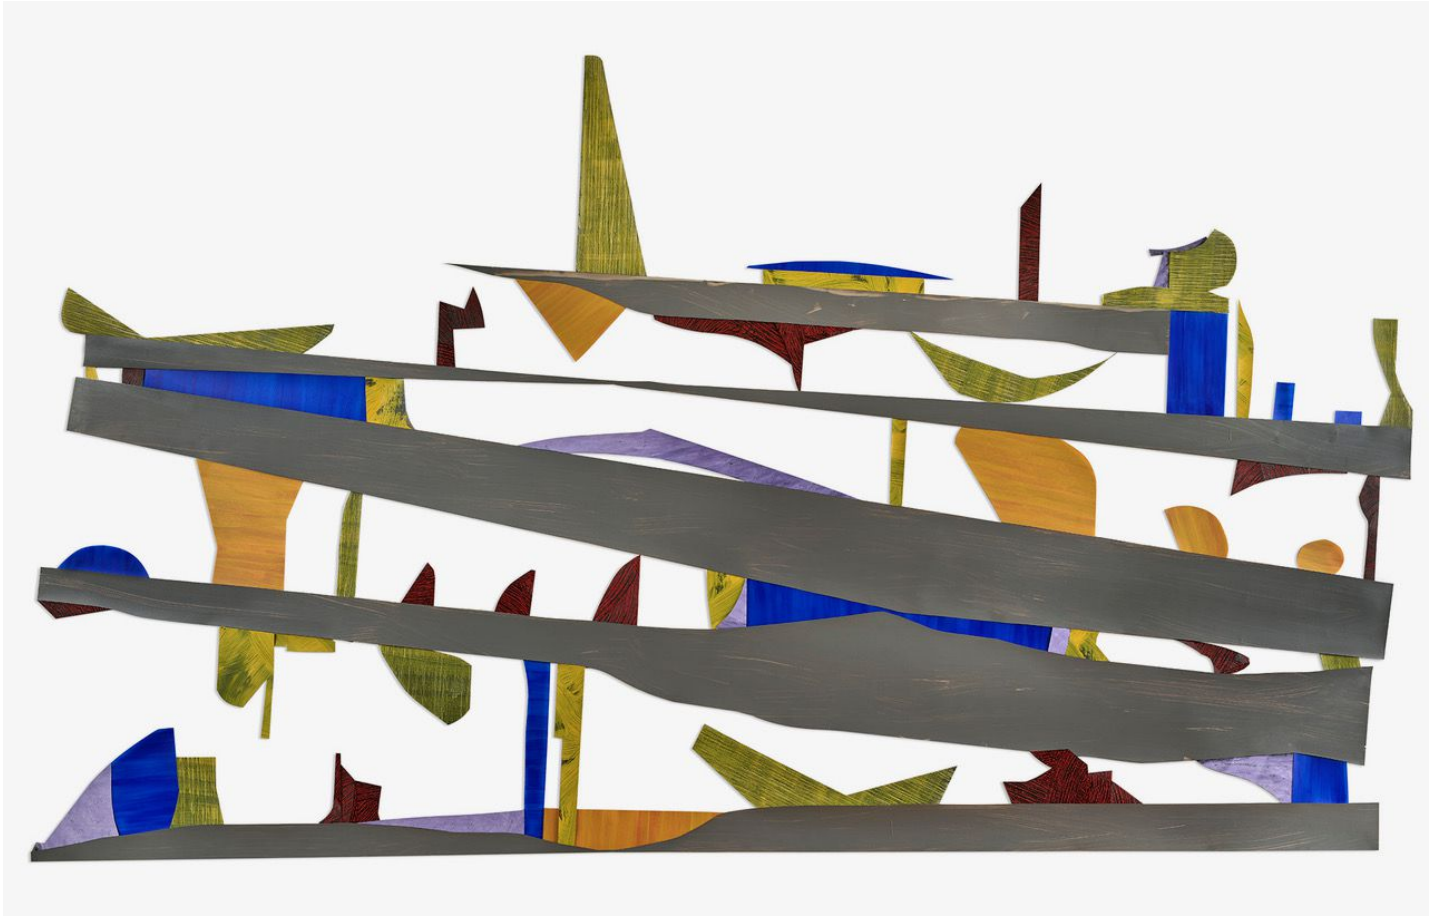

# BERRY ■ CAMPBELL

Nanette Carter, *Shifting Perspectives #1*, 2022  
Oil on Mylar, 63 x 108 in. (160 x 274.3 cm)  
CAR-00046