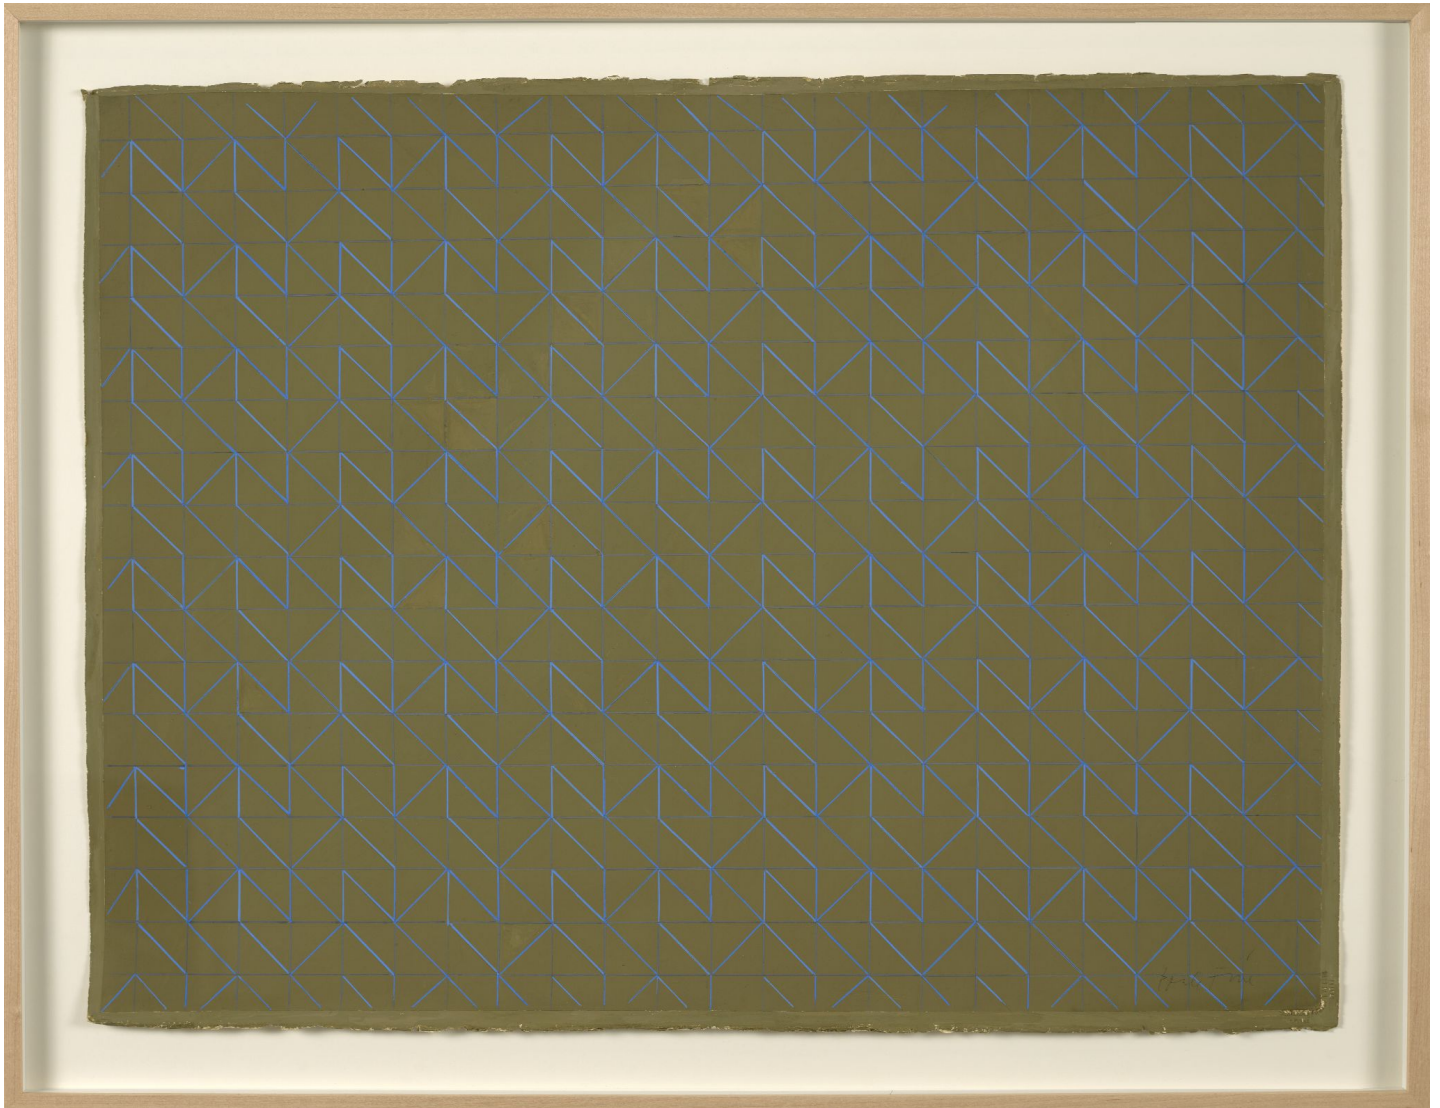

BERRY ■ CAMPBELL

Perle Fine, *Study for Sequel to an Afterthought #2*, c. 1973
Acrylic on Arches paper, 22 1/2 x 30 in. (57.1 x 76.2 cm)
FIN-00094