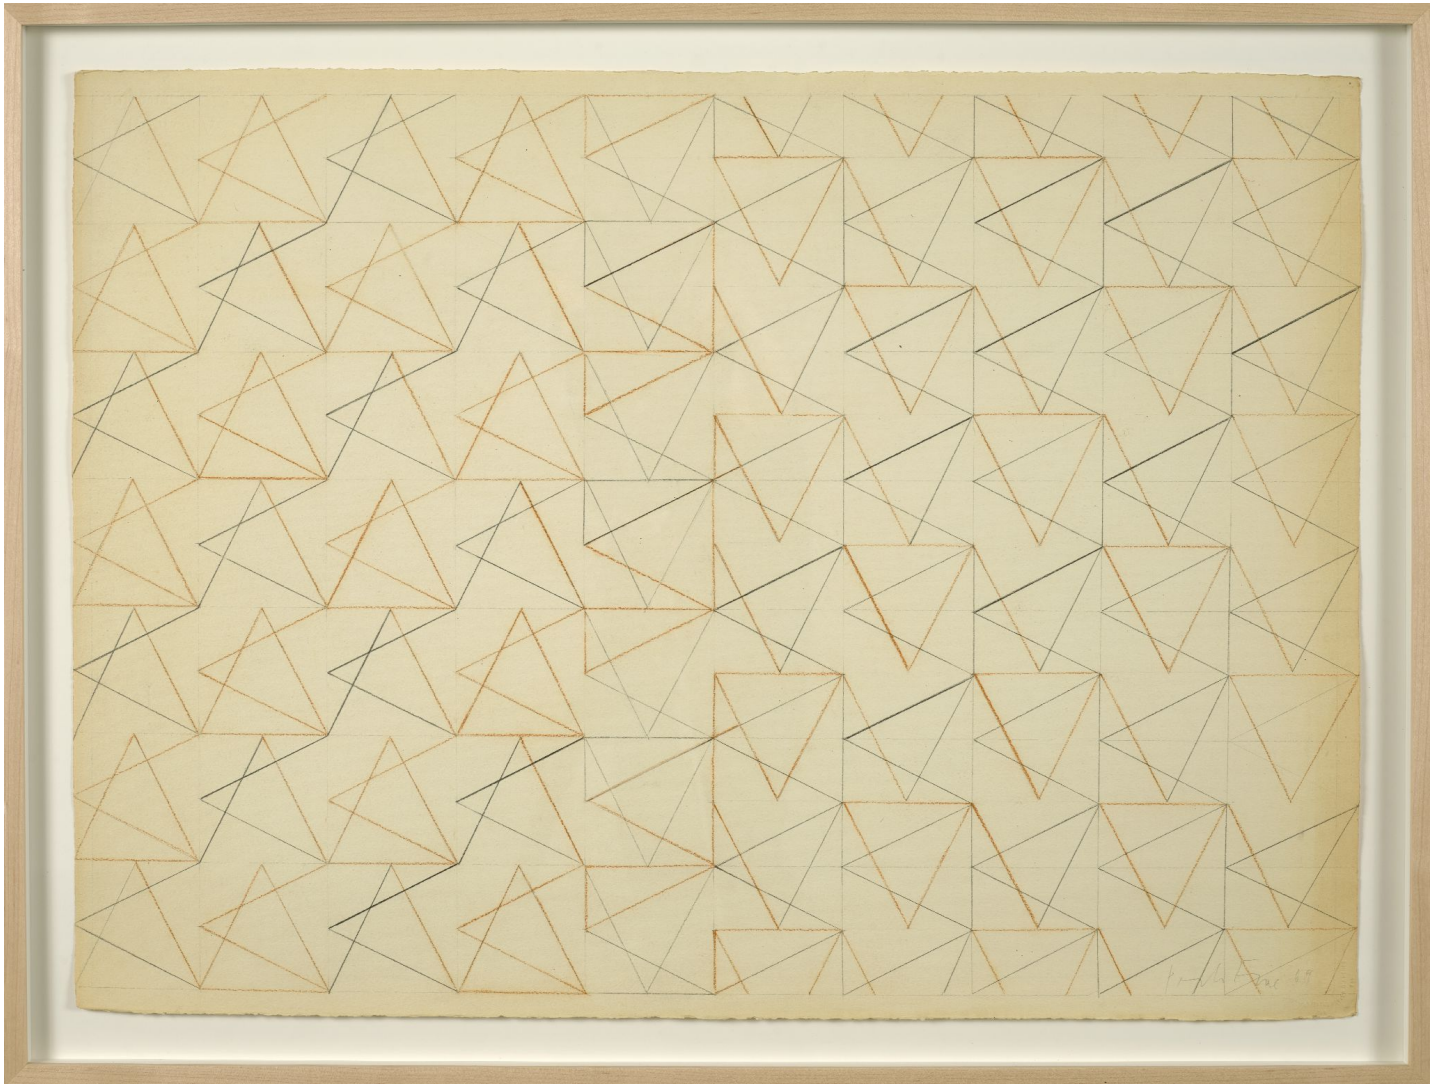

BERRY ■ CAMPBELL

Perle Fine, *All Aglow*, 1969
Conte on Arches paper, 22 1/2 x 30 in. (57.1 x 76.2 cm)
FIN-00092