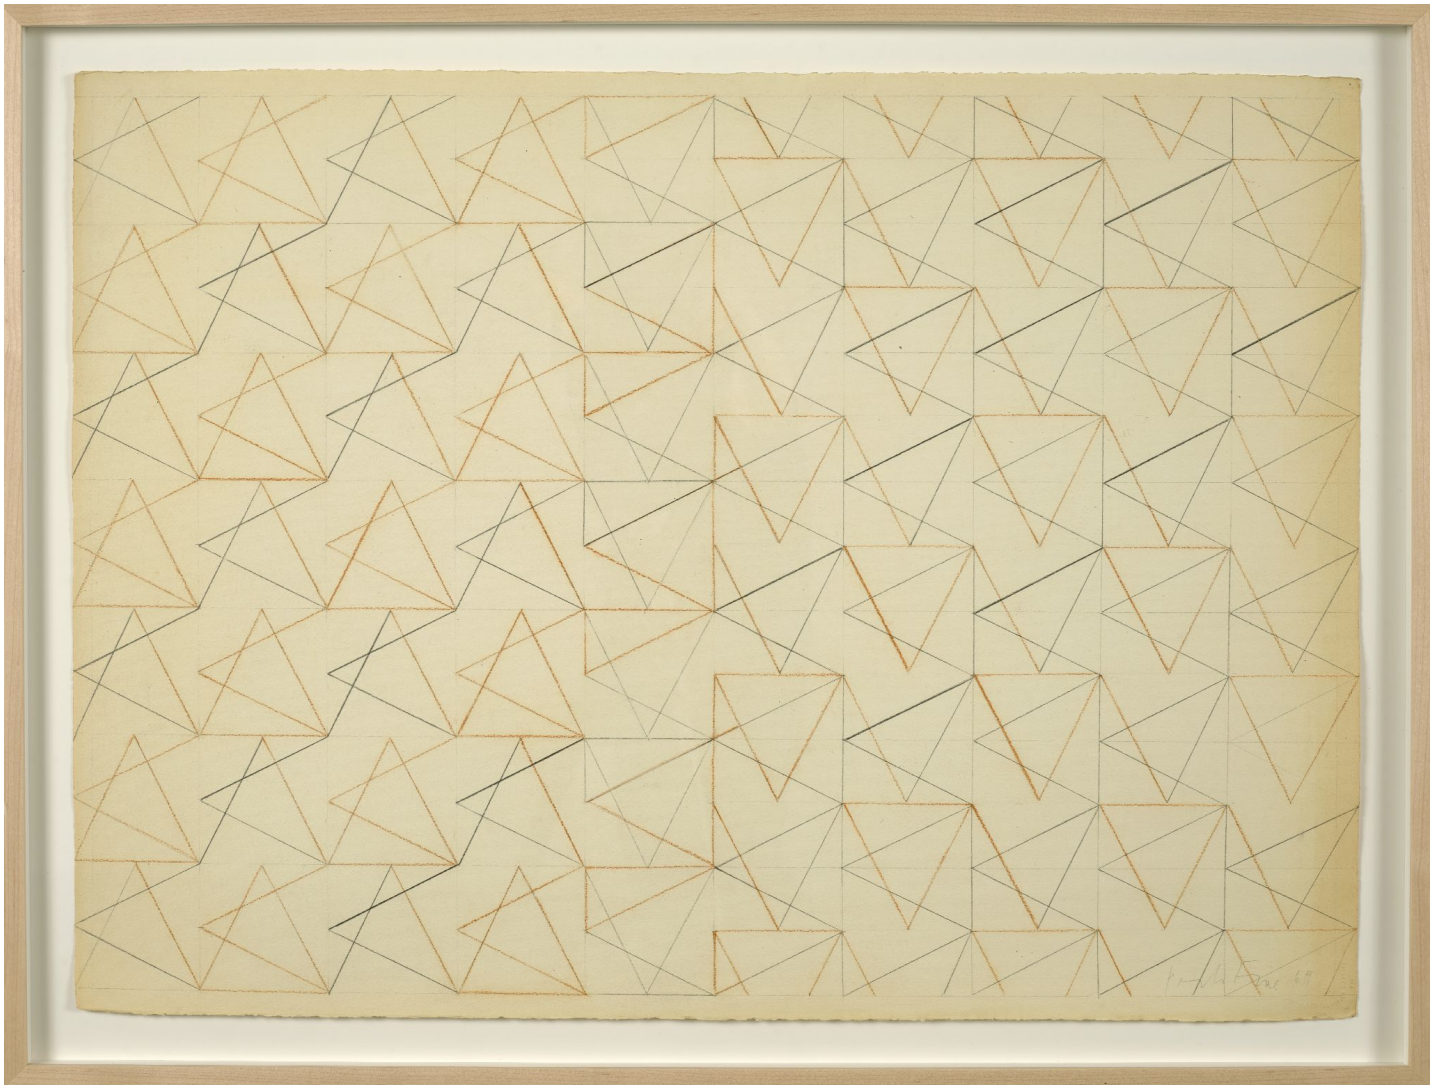

# BERRY ■ CAMPBELL

Perle Fine, *All Aglow*, 1969  
Conte on Arches paper, 22 1/2 x 30 in. (57.1 x 76.2 cm)  
FIN-00092