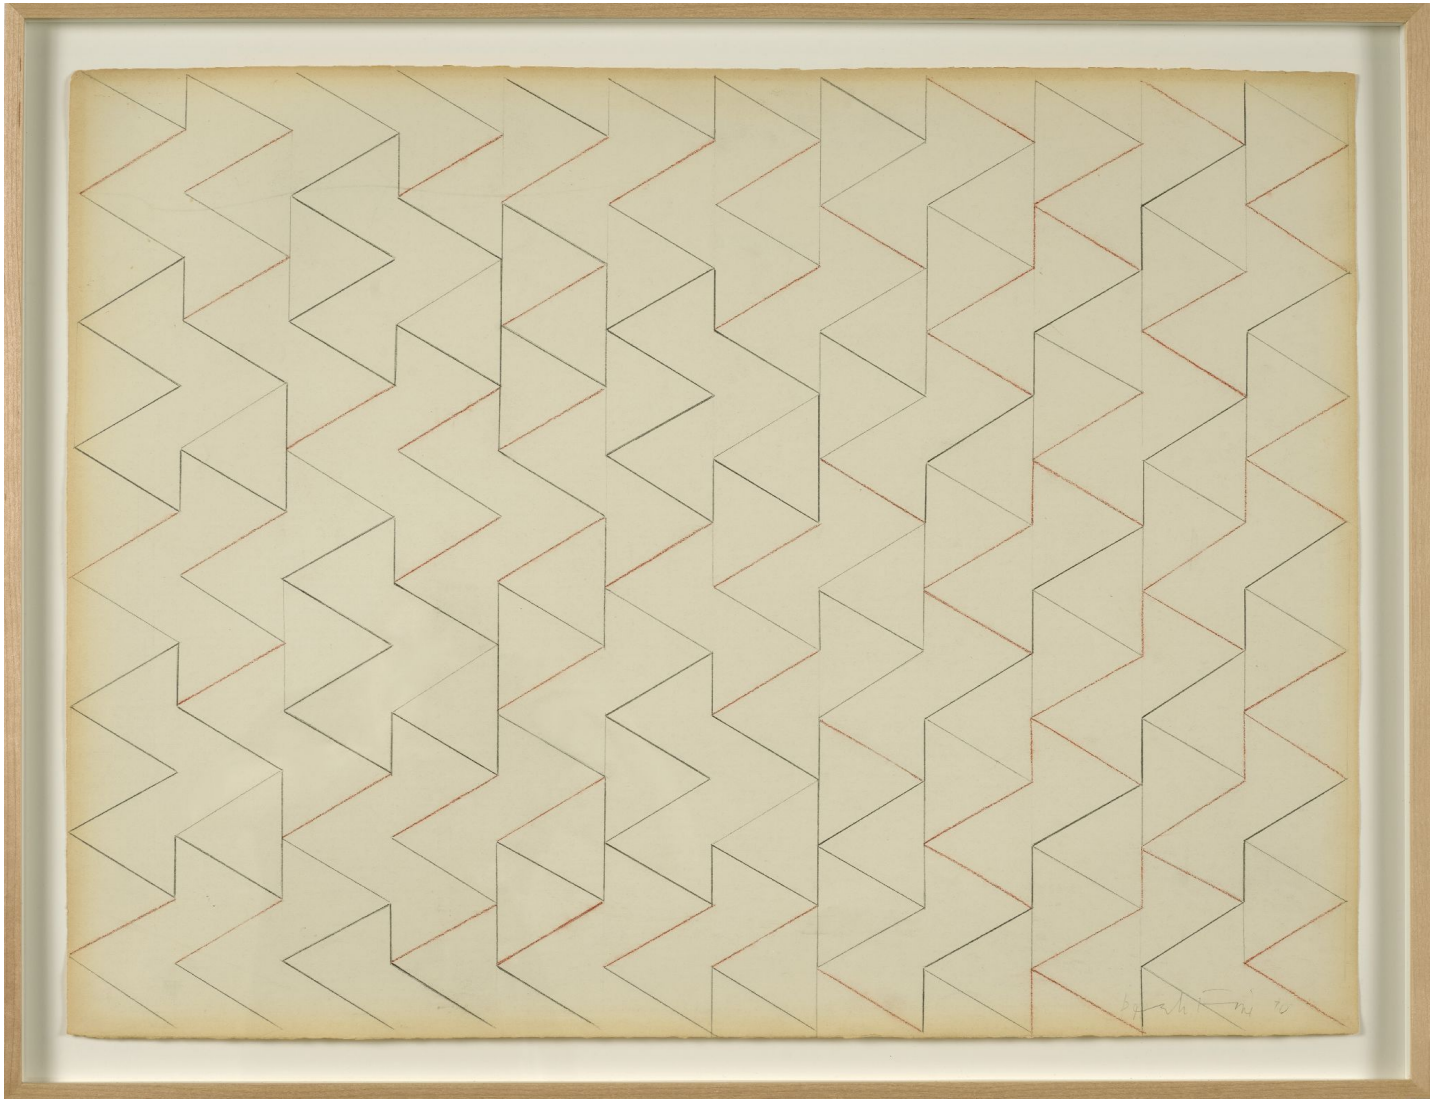

# BERRY ■ CAMPBELL

Perle Fine, *Untitled (Drawing #1)*, 1970

Graphite and colored conte on Arches paper, 22 1/2 x 30 in. (57.1 x 76.2 cm)

FIN-00089