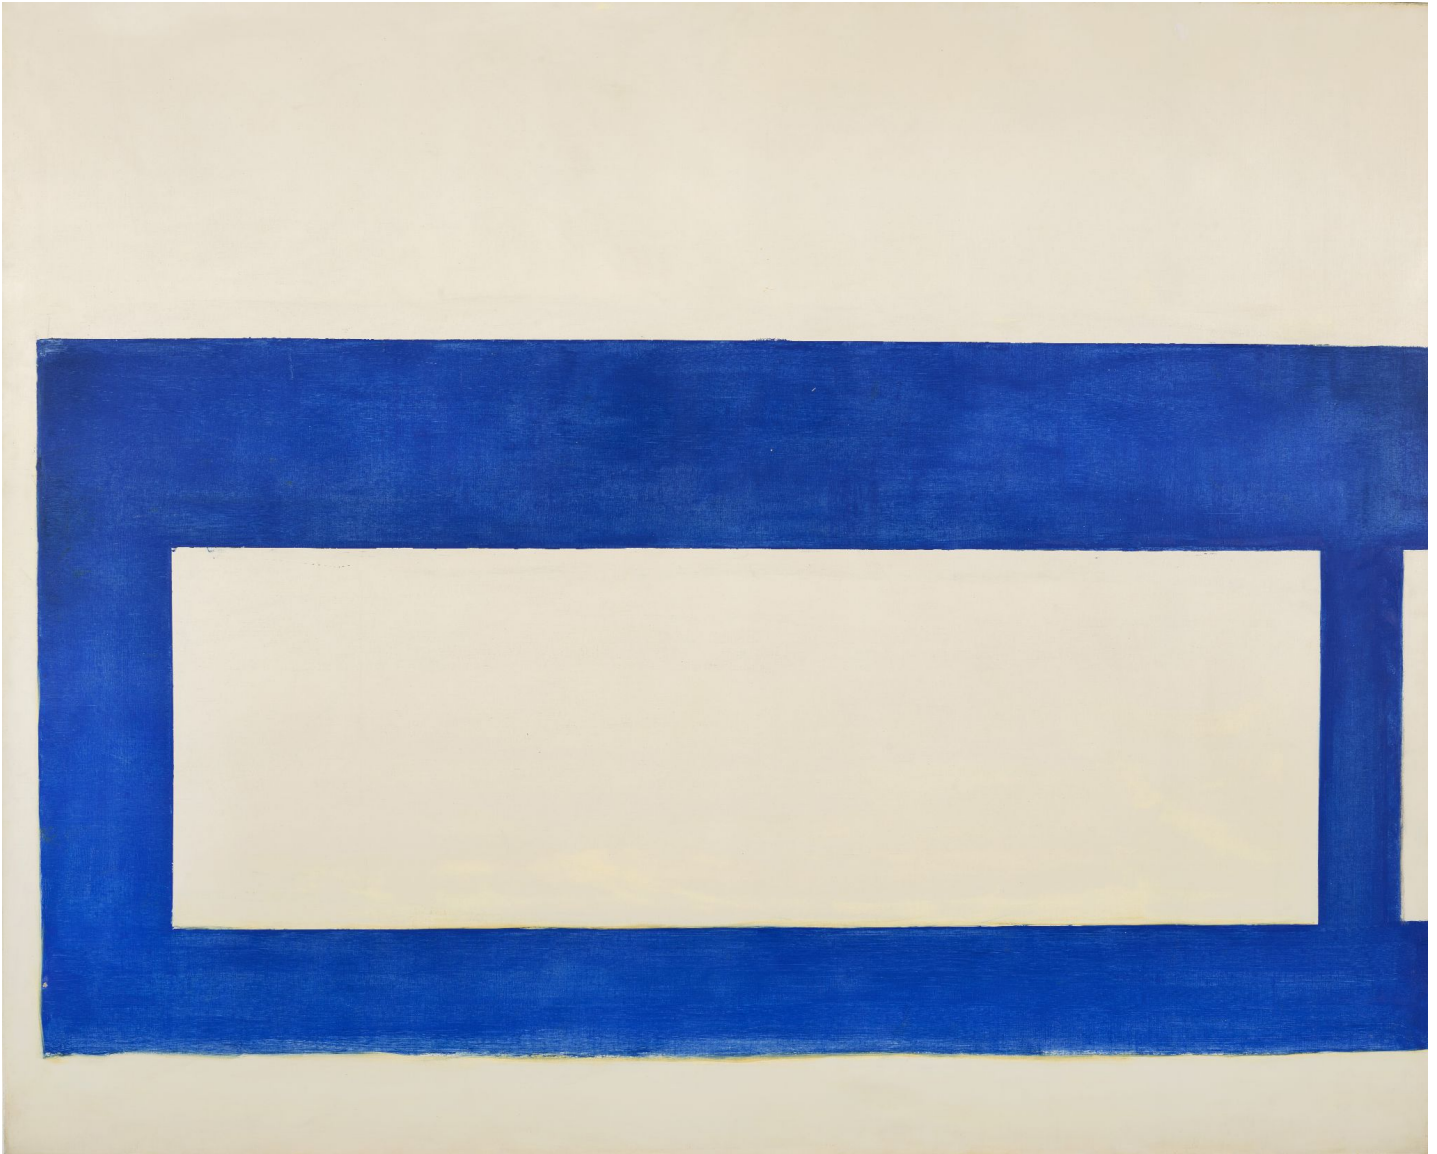

BERRY ■ CAMPBELL

Perle Fine, *Cool Series #34, Ensign*, c. 1961-63
Oil on canvas, 68 x 84 in. (172.7 x 213.4 cm)
FIN-00040