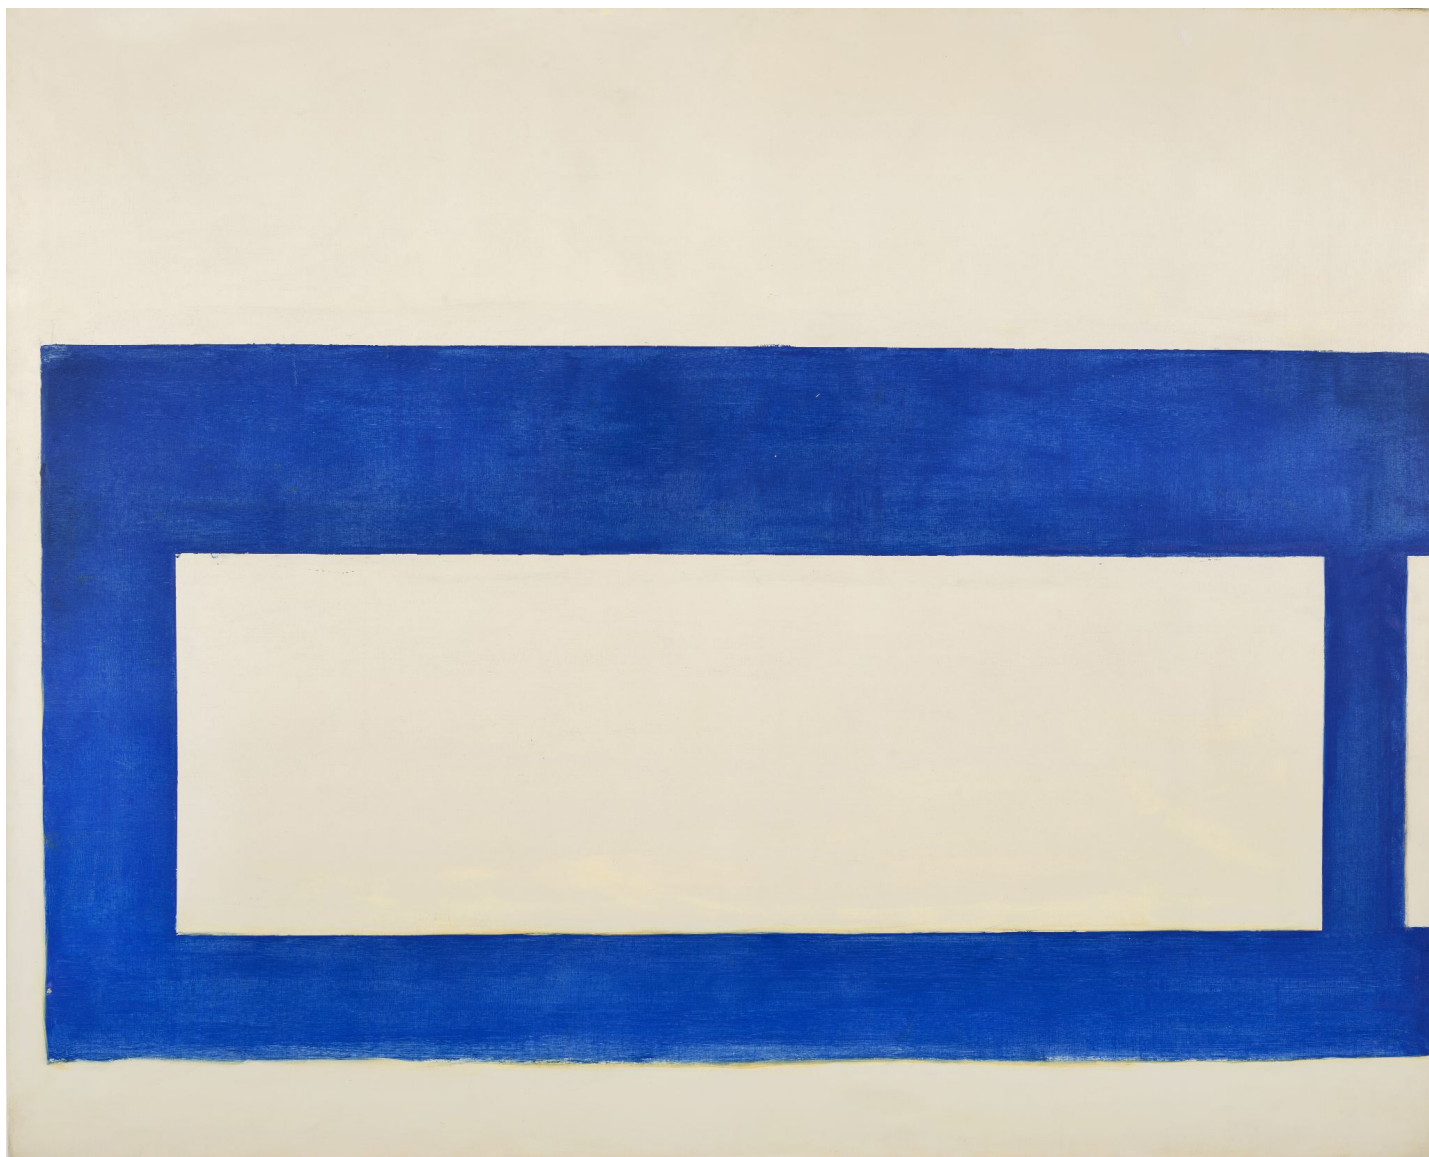

# BERRY ■ CAMPBELL

Perle Fine, *Cool Series #34, Ensign*, c. 1961-63  
Oil on canvas, 68 x 84 in. (172.7 x 213.4 cm)  
FIN-00040