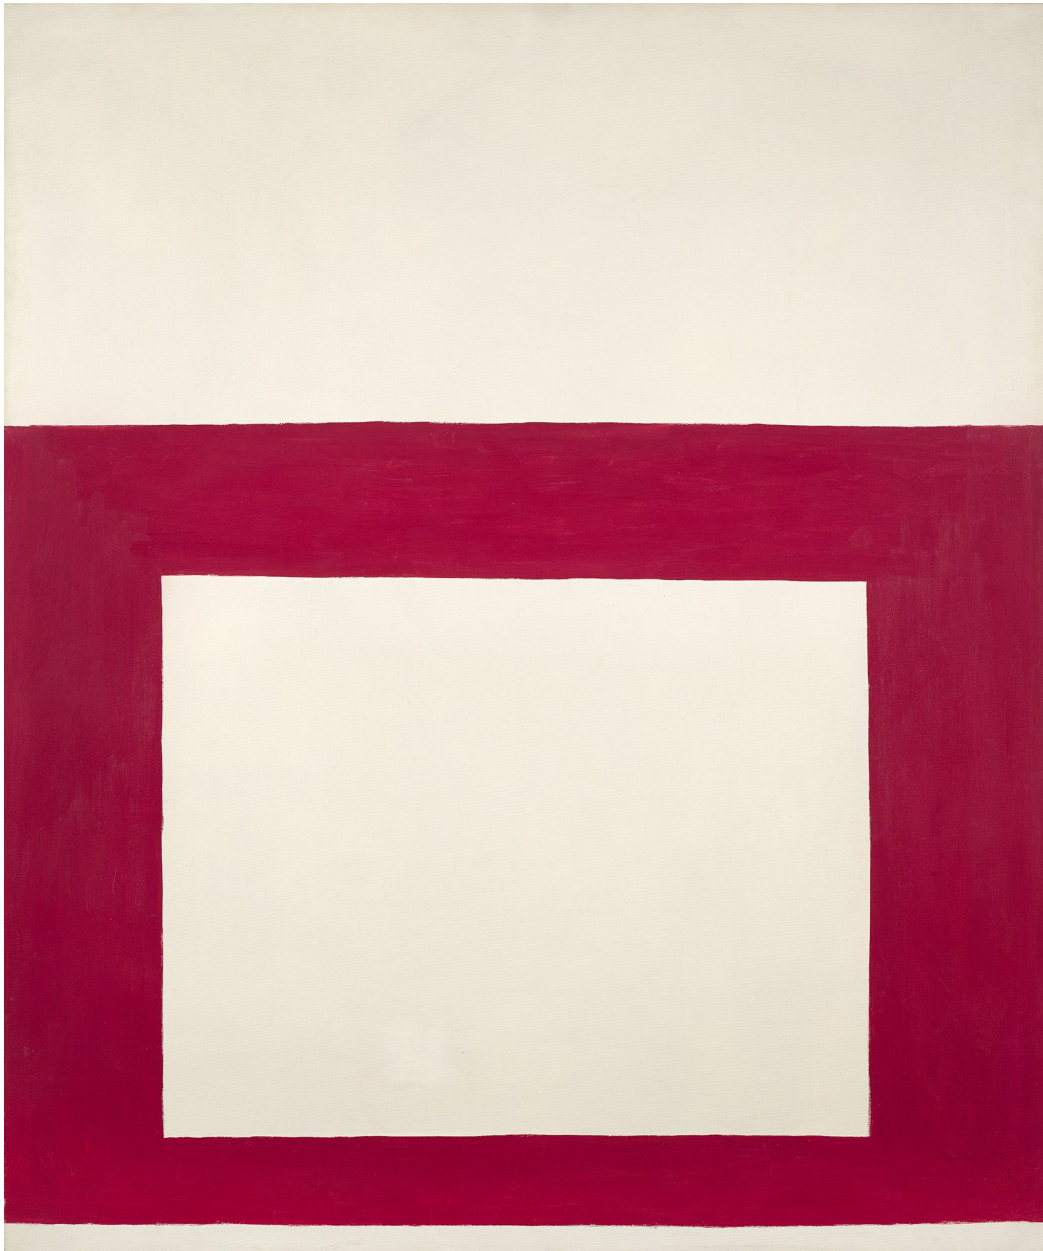

BERRY ■ CAMPBELL

Perle Fine, Cool Series No. 1 (Red over White), ca. 1961-1963
Oil on canvas, 60 x 50 in. (152.4 x 127 cm)
FIN-00017