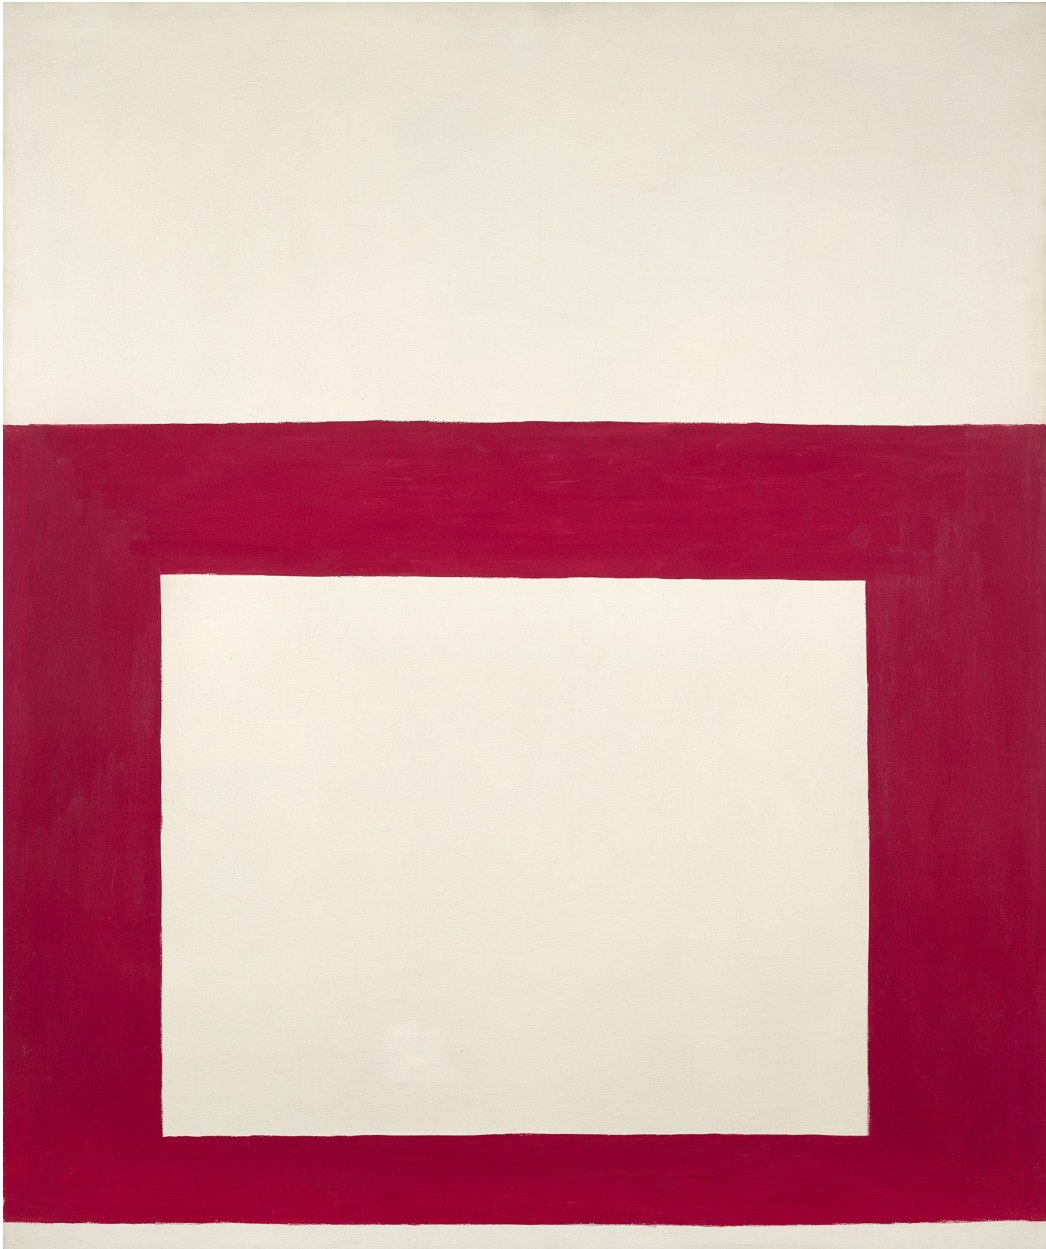

# BERRY ■ CAMPBELL

Perle Fine, *Cool Series No. 1 (Red over White)*, ca. 1961-1963  
Oil on canvas, 60 x 50 in. (152.4 x 127 cm)  
FIN-00017