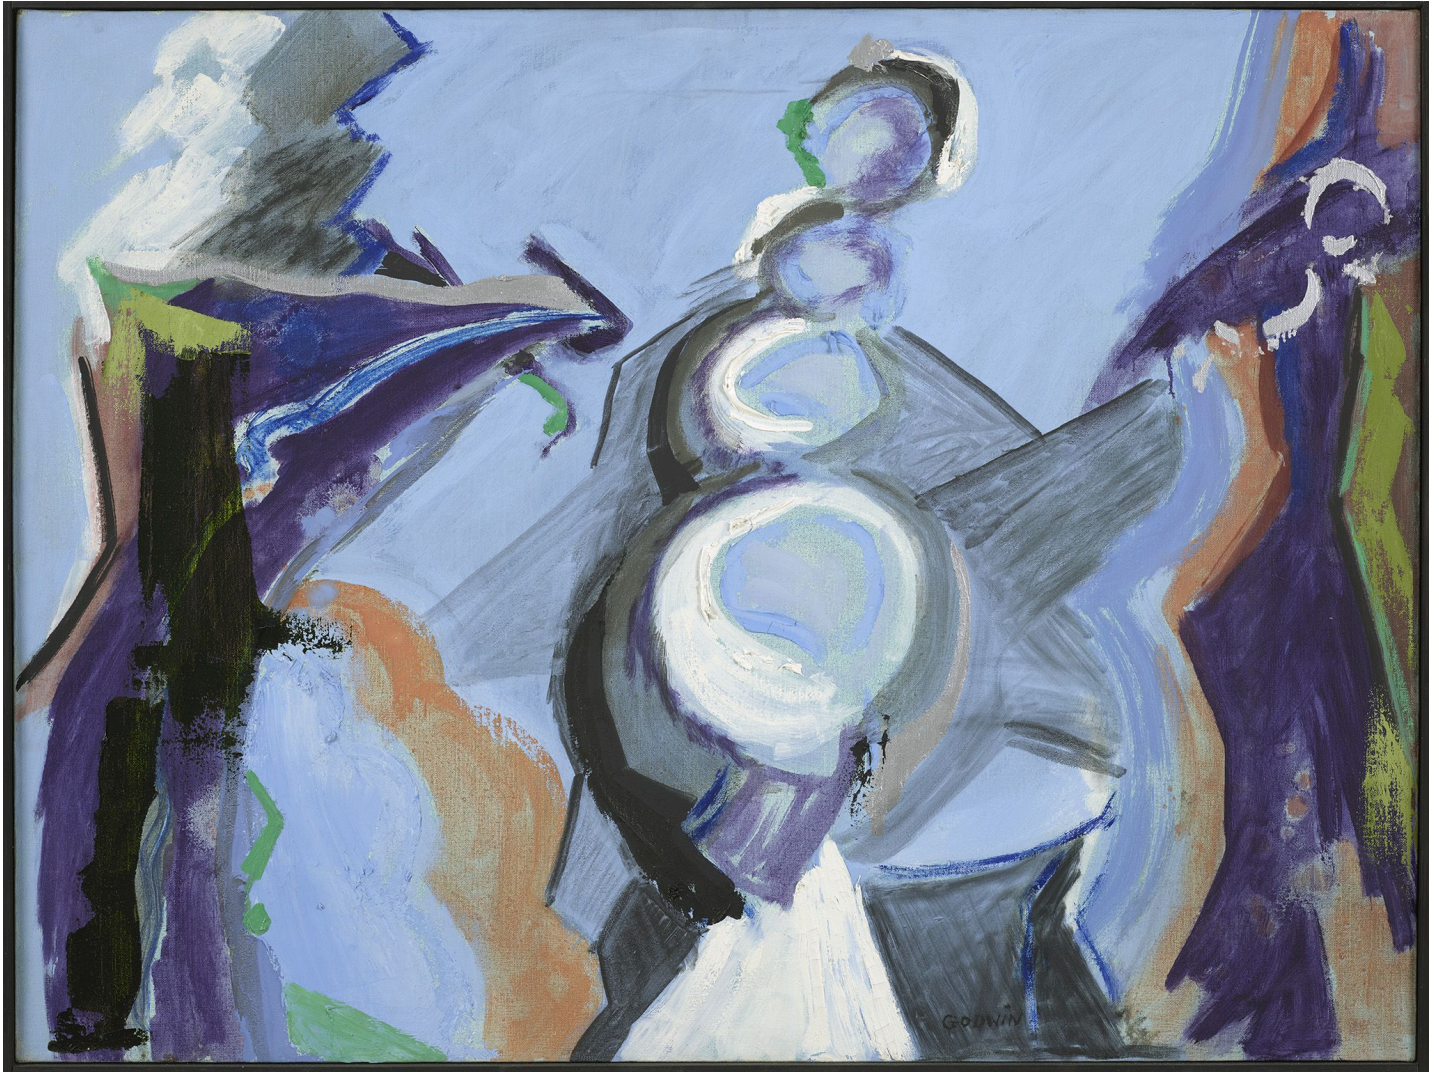

BERRY ■ CAMPBELL

Judith Godwin, *White Support*, 1988
Oil on canvas, 30 x 40 in. (76.2 x 101.6 cm)
GOD-00017