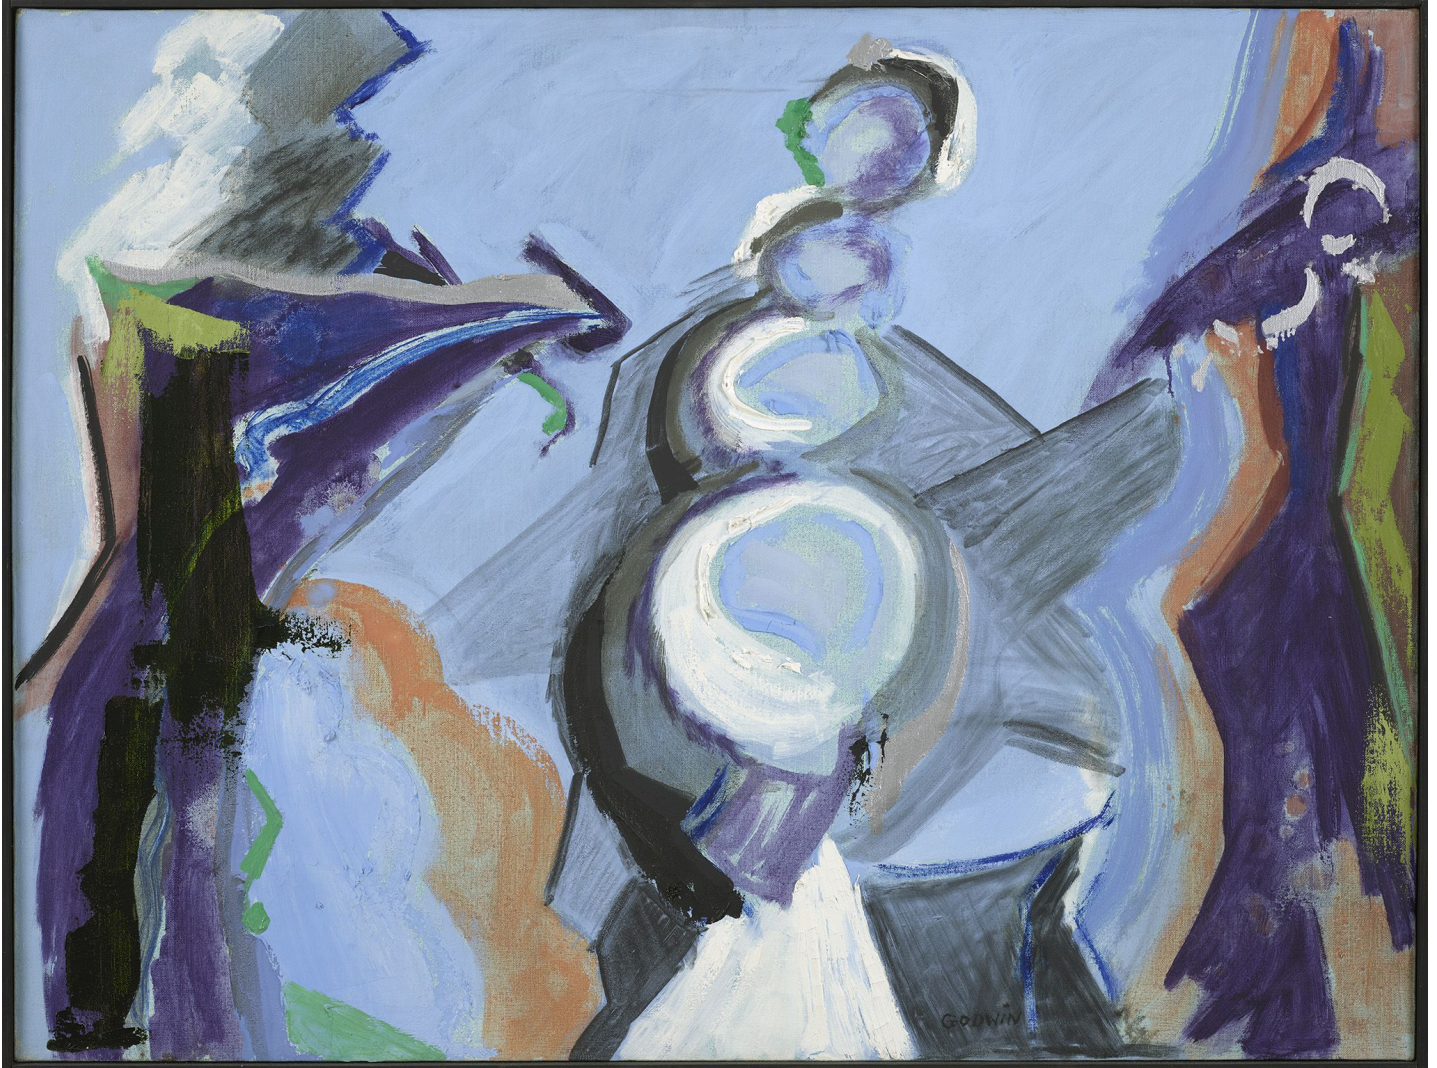

BERRY ■ CAMPBELL

Judith Godwin, *White Support* | SOLD, 1988
Oil on canvas, 30 x 40 in. (76.2 x 101.6 cm)
GOD-00017