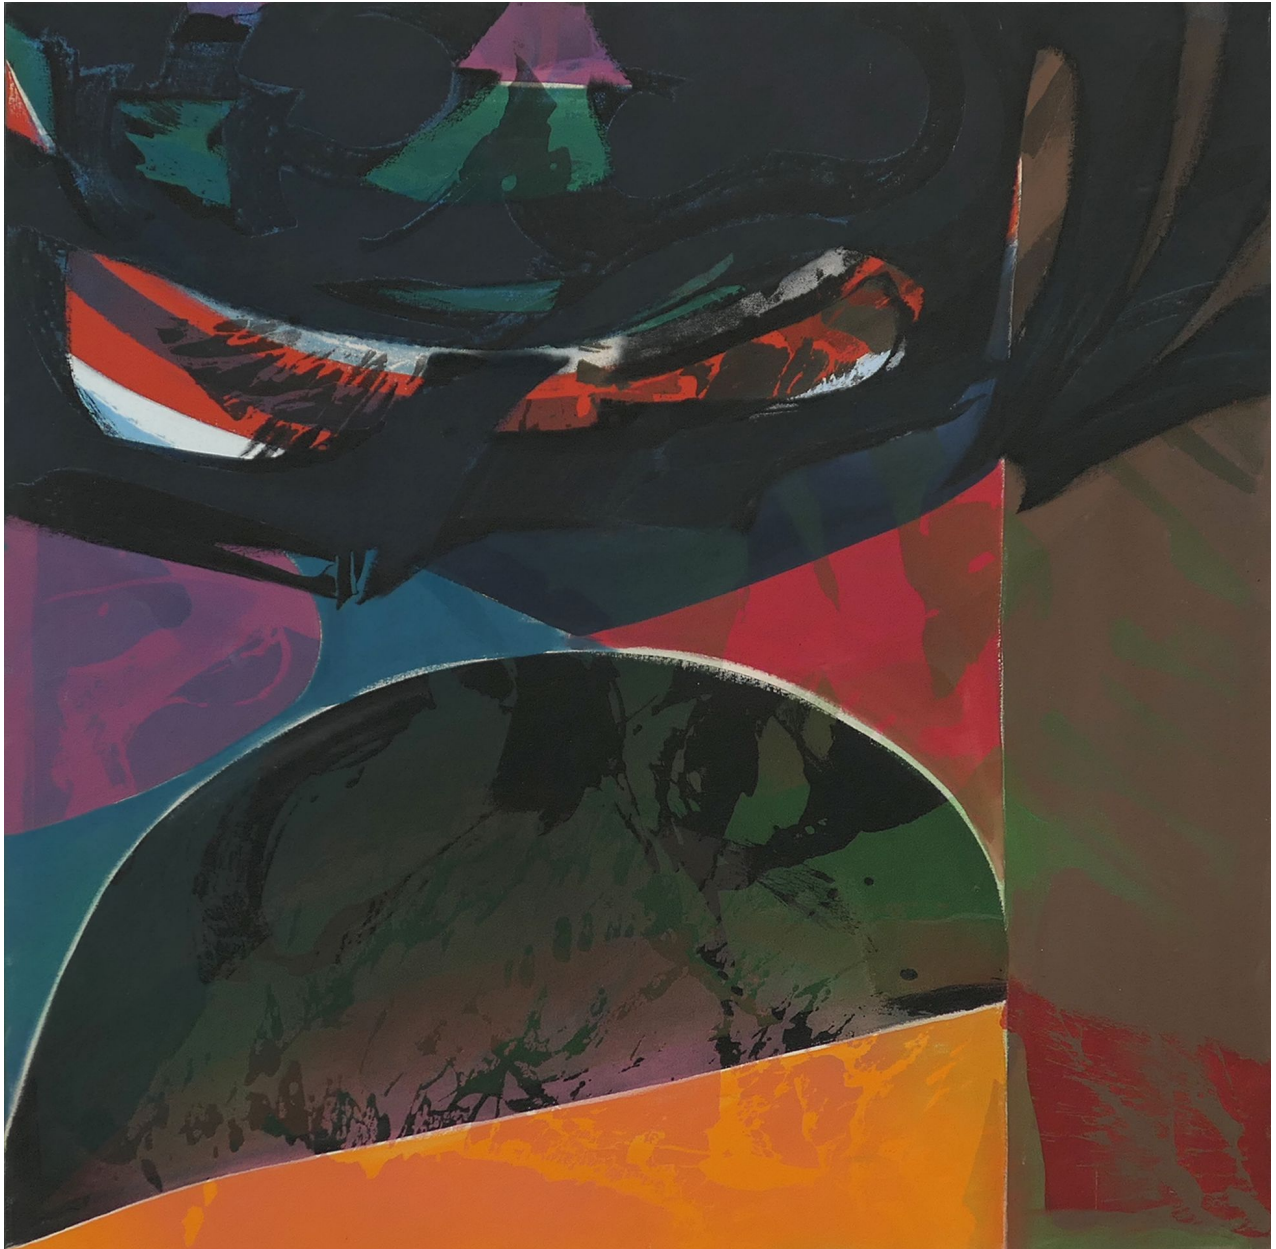

BERRY ■ CAMPBELL

Syd Solomon, *Green Moment*, 1979
Acrylic and aerosol enamel on canvas, 60 x 60 in. (152.4 x 152.4 cm)
SOL-00154