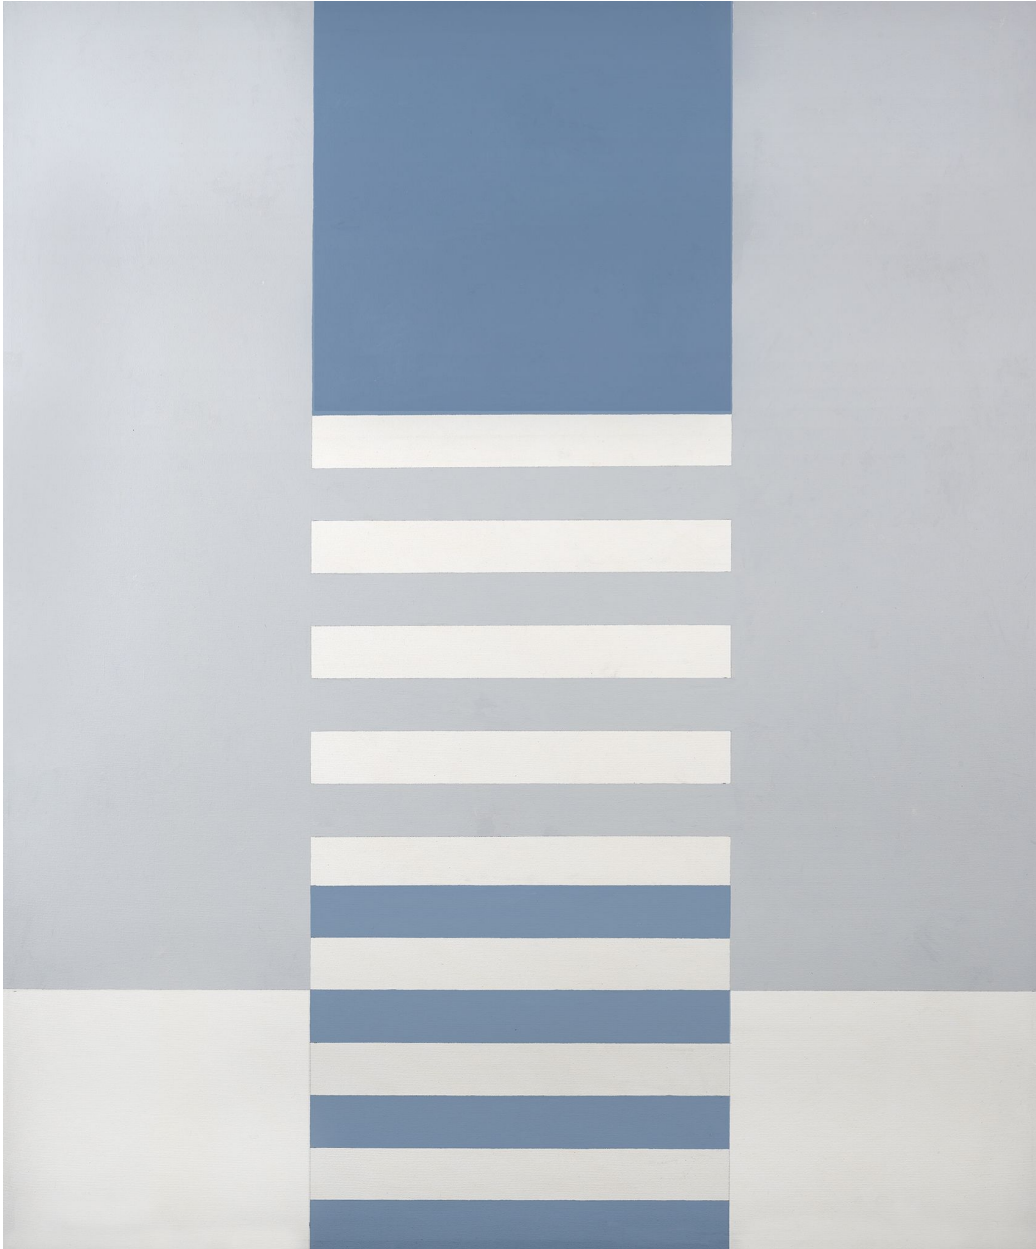

# BERRY ■ CAMPBELL

Mary Dill Henry, *Version II*, 1994  
Acrylic on canvas, 72 x 60 in. (182.9 x 152.4 cm)  
MHEN-00105