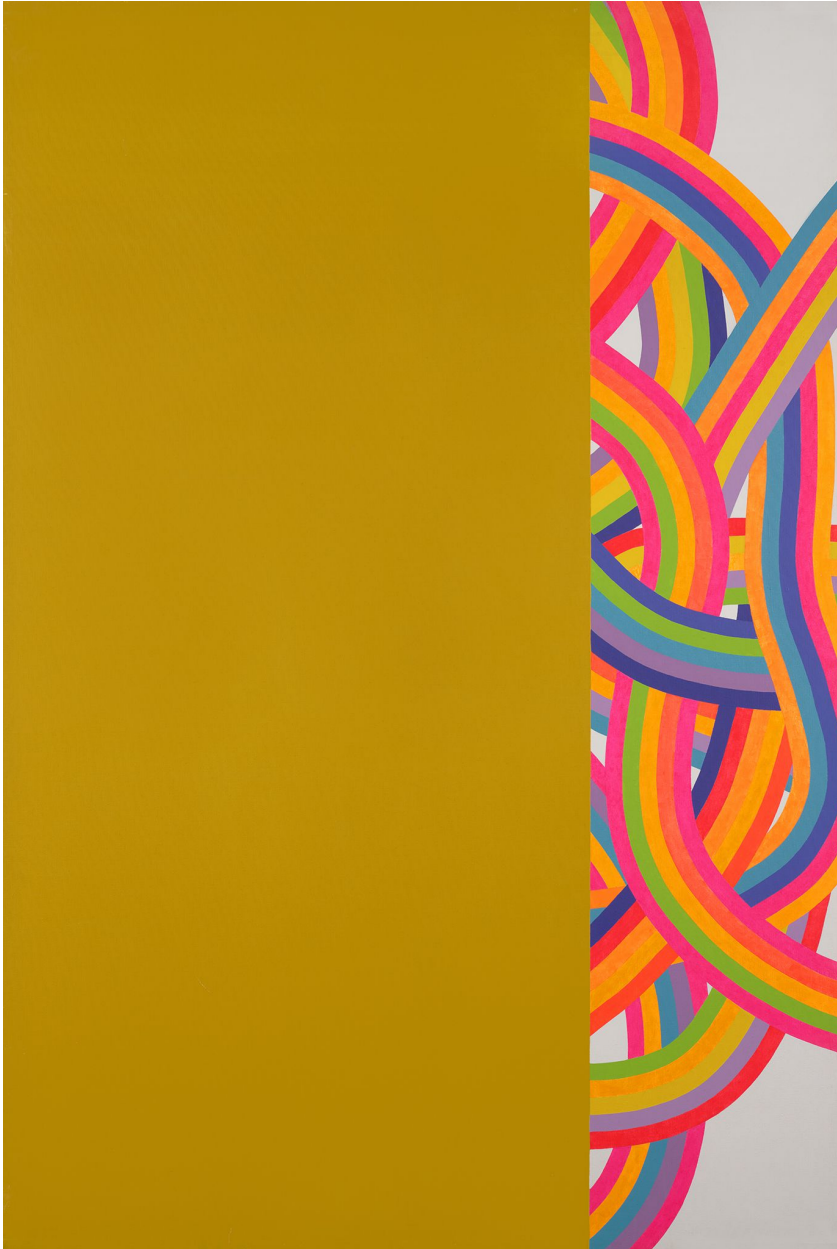

BERRY ■ CAMPBELL

Mary Dill Henry, *Euphoric Concentration*, 1969
Acrylic on canvas, 73 1/2 x 49 3/4 in. (186.7 x 126.4
cm)
MHEN-00034