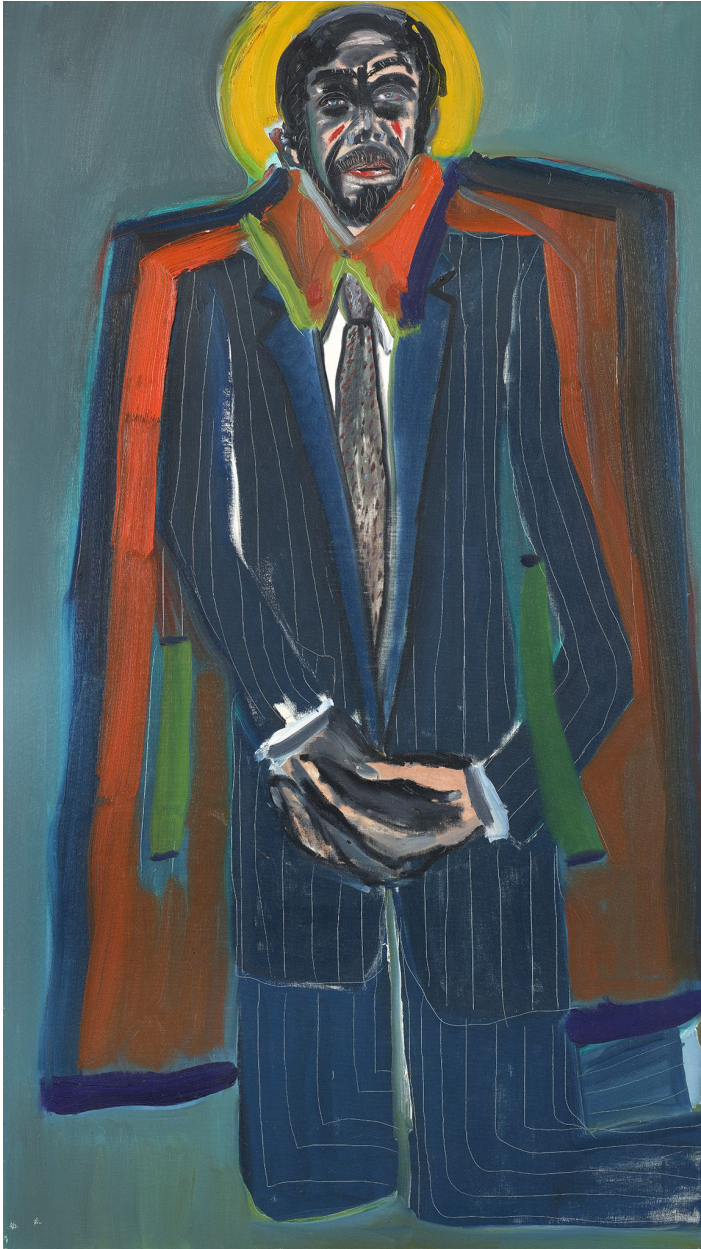

BERRY ■ CAMPBELL

Frederick J. Brown, *Magic Man*, 1985
Oil on linen, 64 x 36 3/8 in. (162.6 x 92.4 cm)
BROW-00080