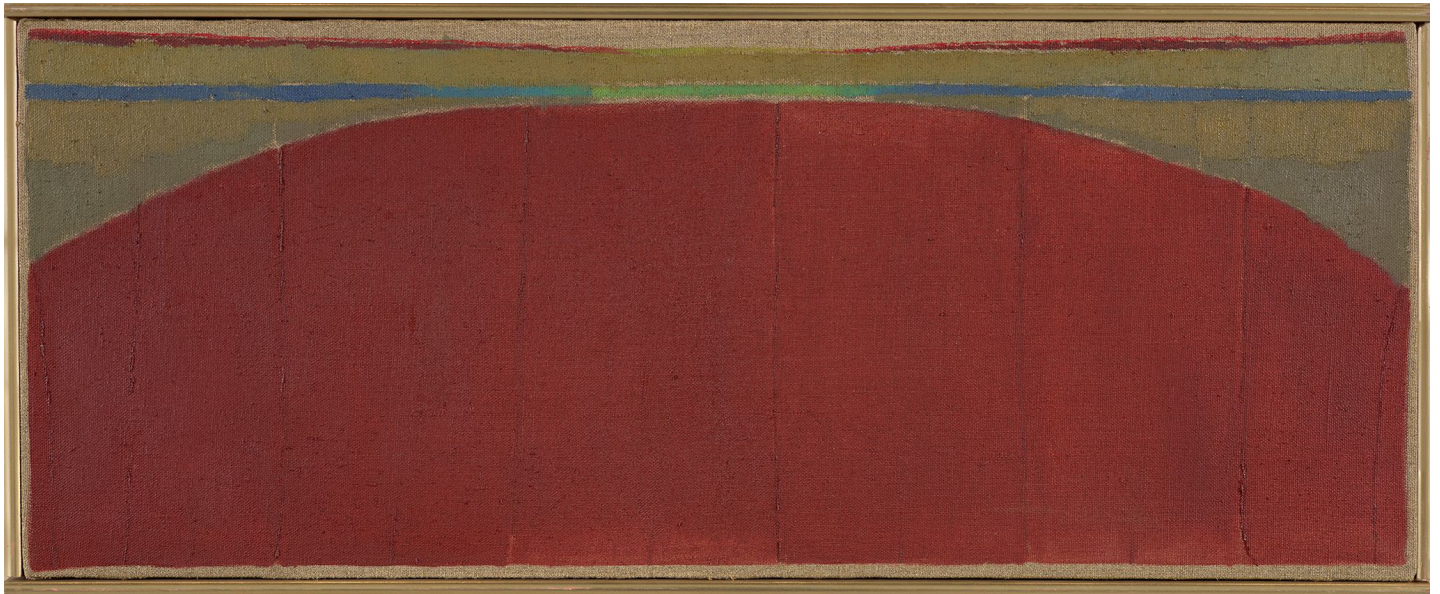

BERRY ■ CAMPBELL

Stanley Boxer, *Wintergolden*, 1971
Oil on linen, 11 x 28 in. (27.9 x 71.1 cm)
BOX-00111