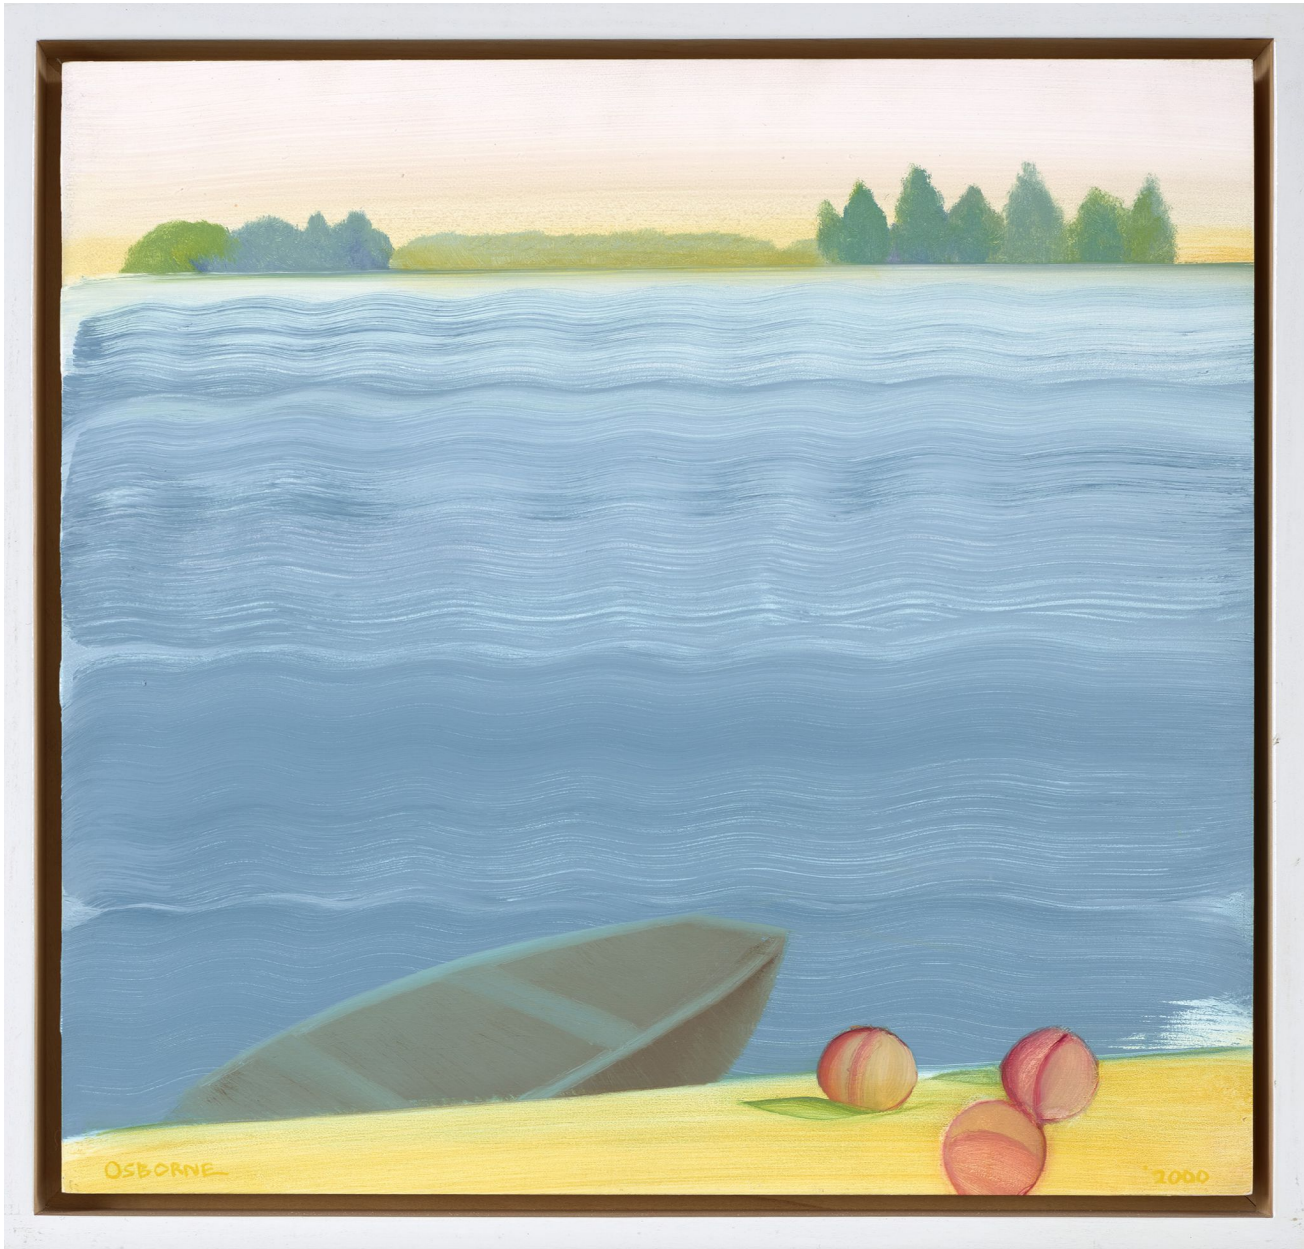

BERRY ■ CAMPBELL

Elizabeth Osborne, *Edge of the Pond II*, 2000
Oil on panel, 12 1/4 x 12 3/4 in. (31.1 x 32.4 cm)
OSB-00014