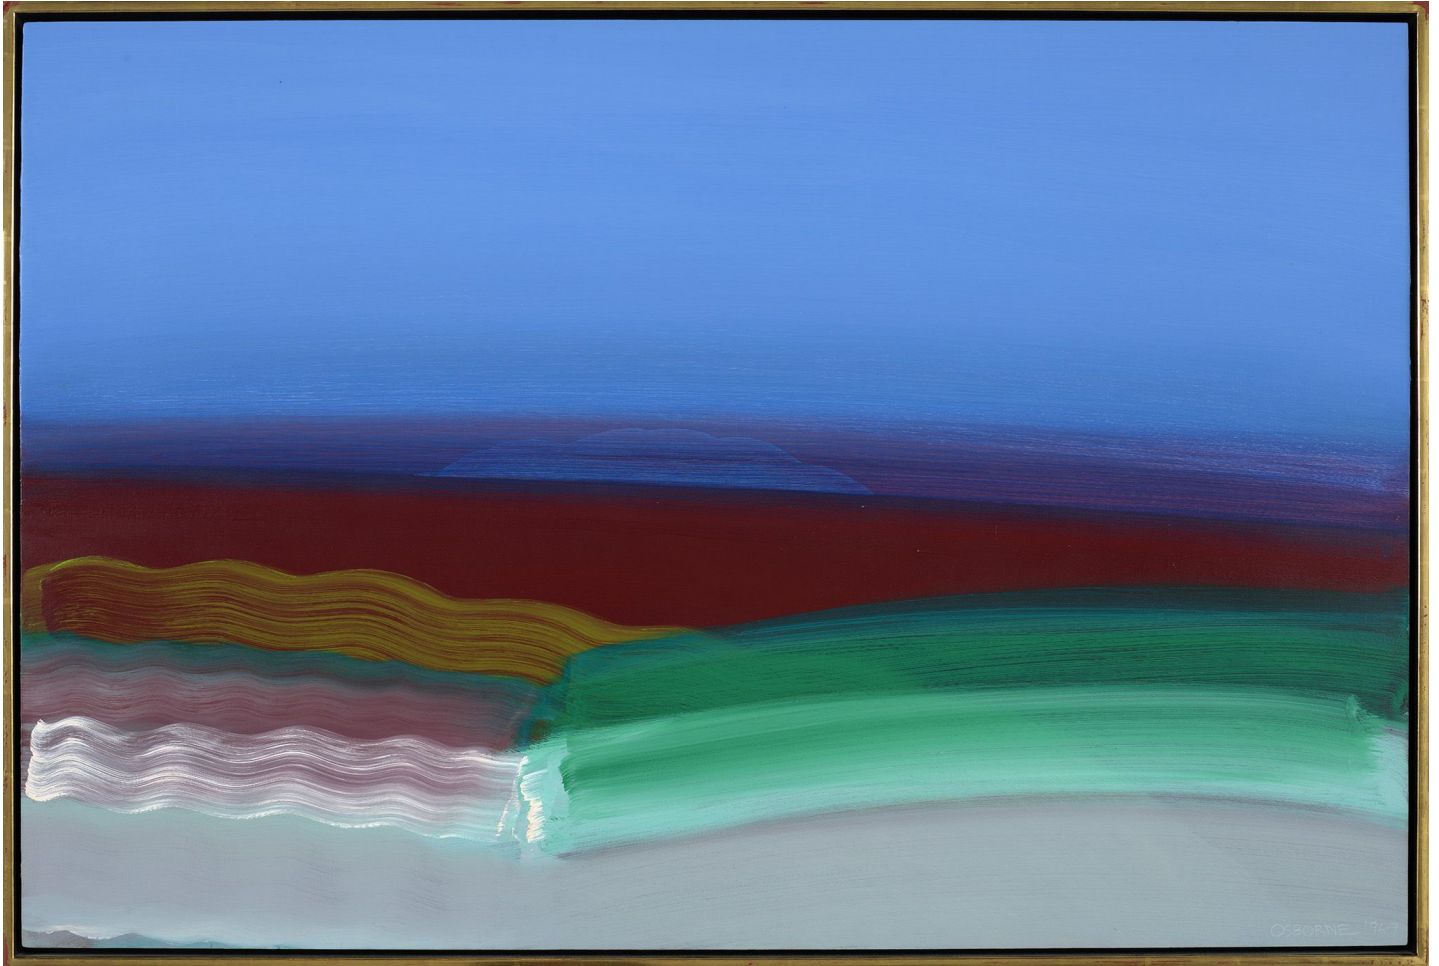

BERRY ■ CAMPBELL

Elizabeth Osborne, *Cobalt Morning (Run Away)*, 1996
Oil on birch panel, 32 1/8 x 48 in. (81.6 x 121.9 cm)
OSB-00012