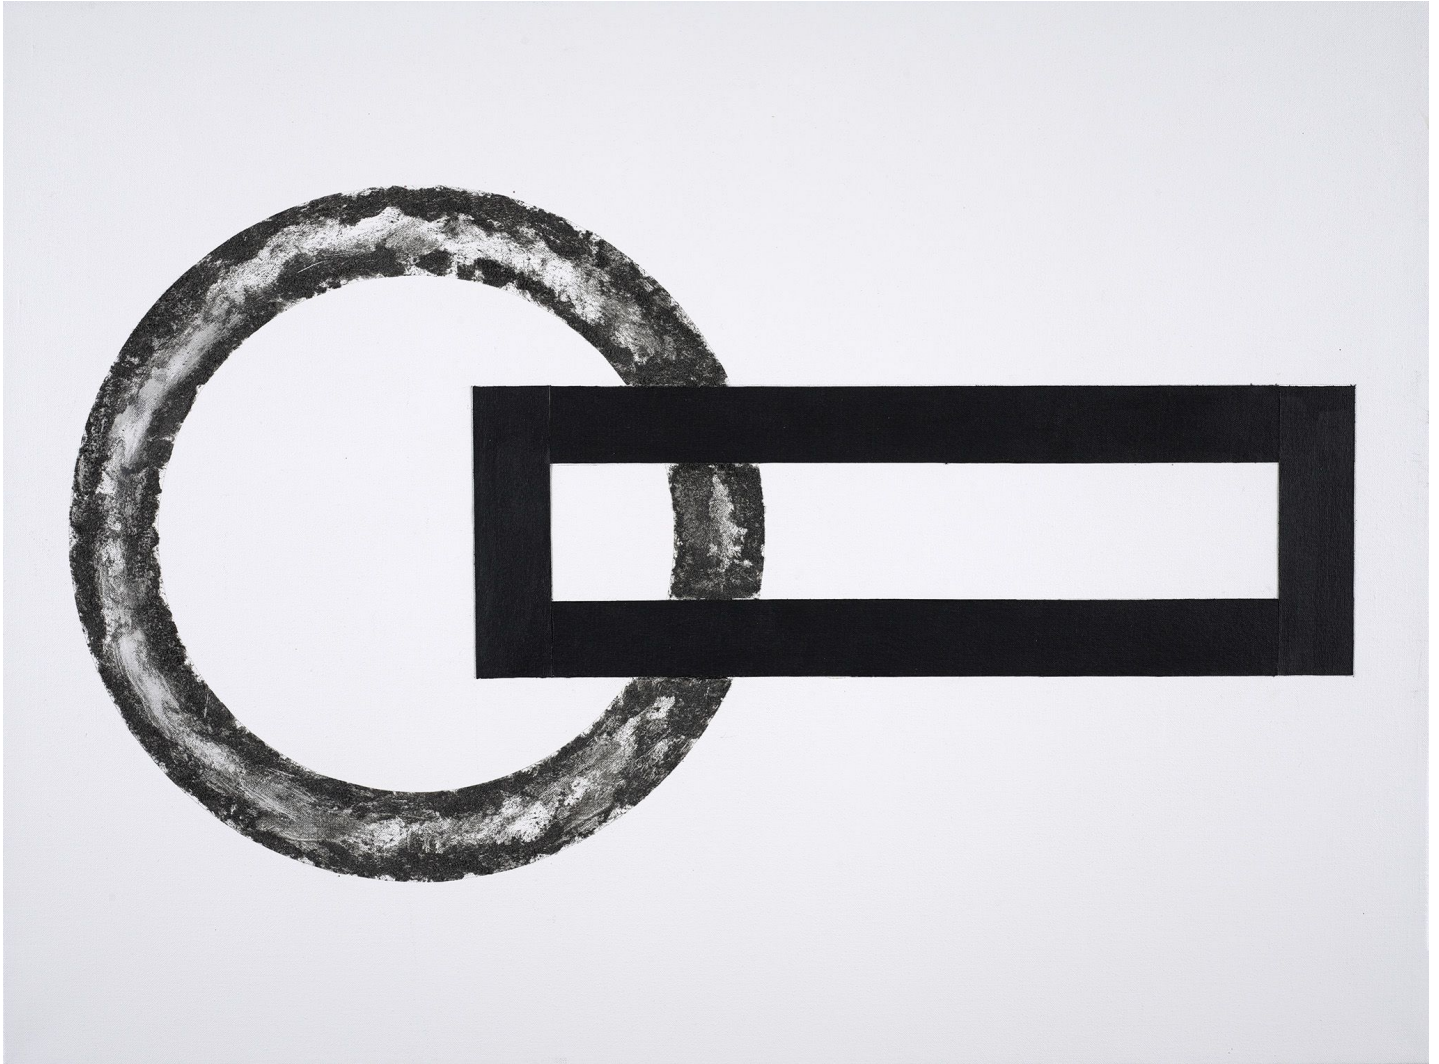

BERRY ■ CAMPBELL

Ken Greenleaf, *Noise Signal 2*, 2021
Acrylic on linen, 30 x 40 in. (76.2 x 101.6 cm)
GRE-00064