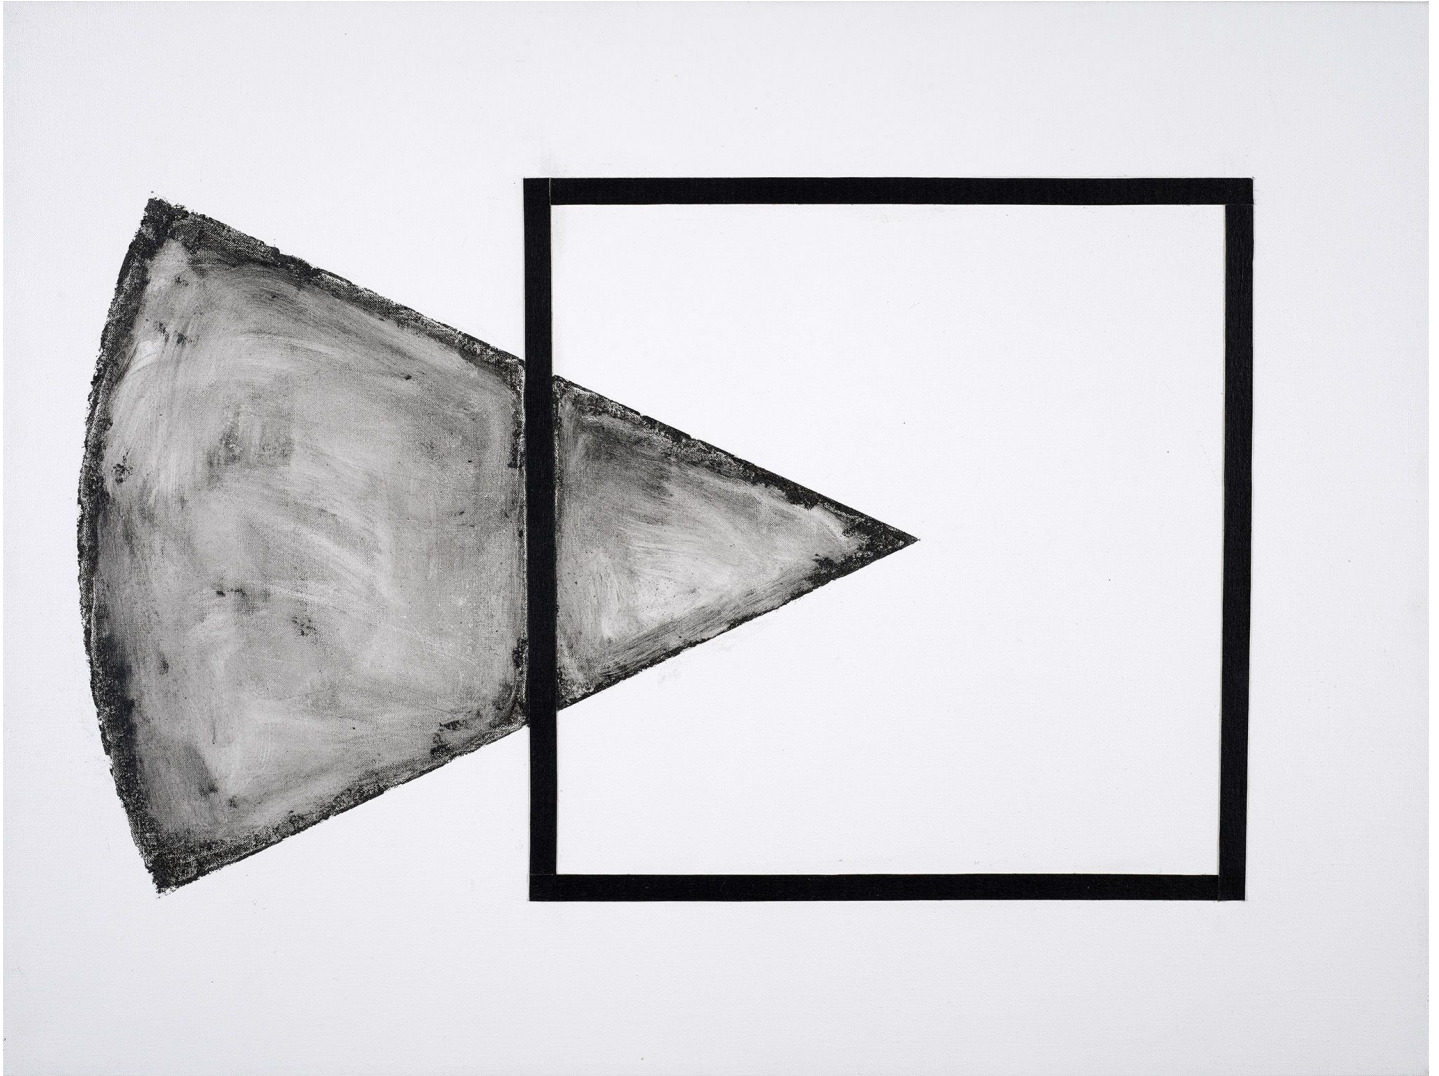

BERRY CAMPBELL

Ken Greenleaf, *Noise Signal 1*, 2021
Acrylic on linen, 30 x 40 in. (76.2 x 101.6 cm)
GRE-00063