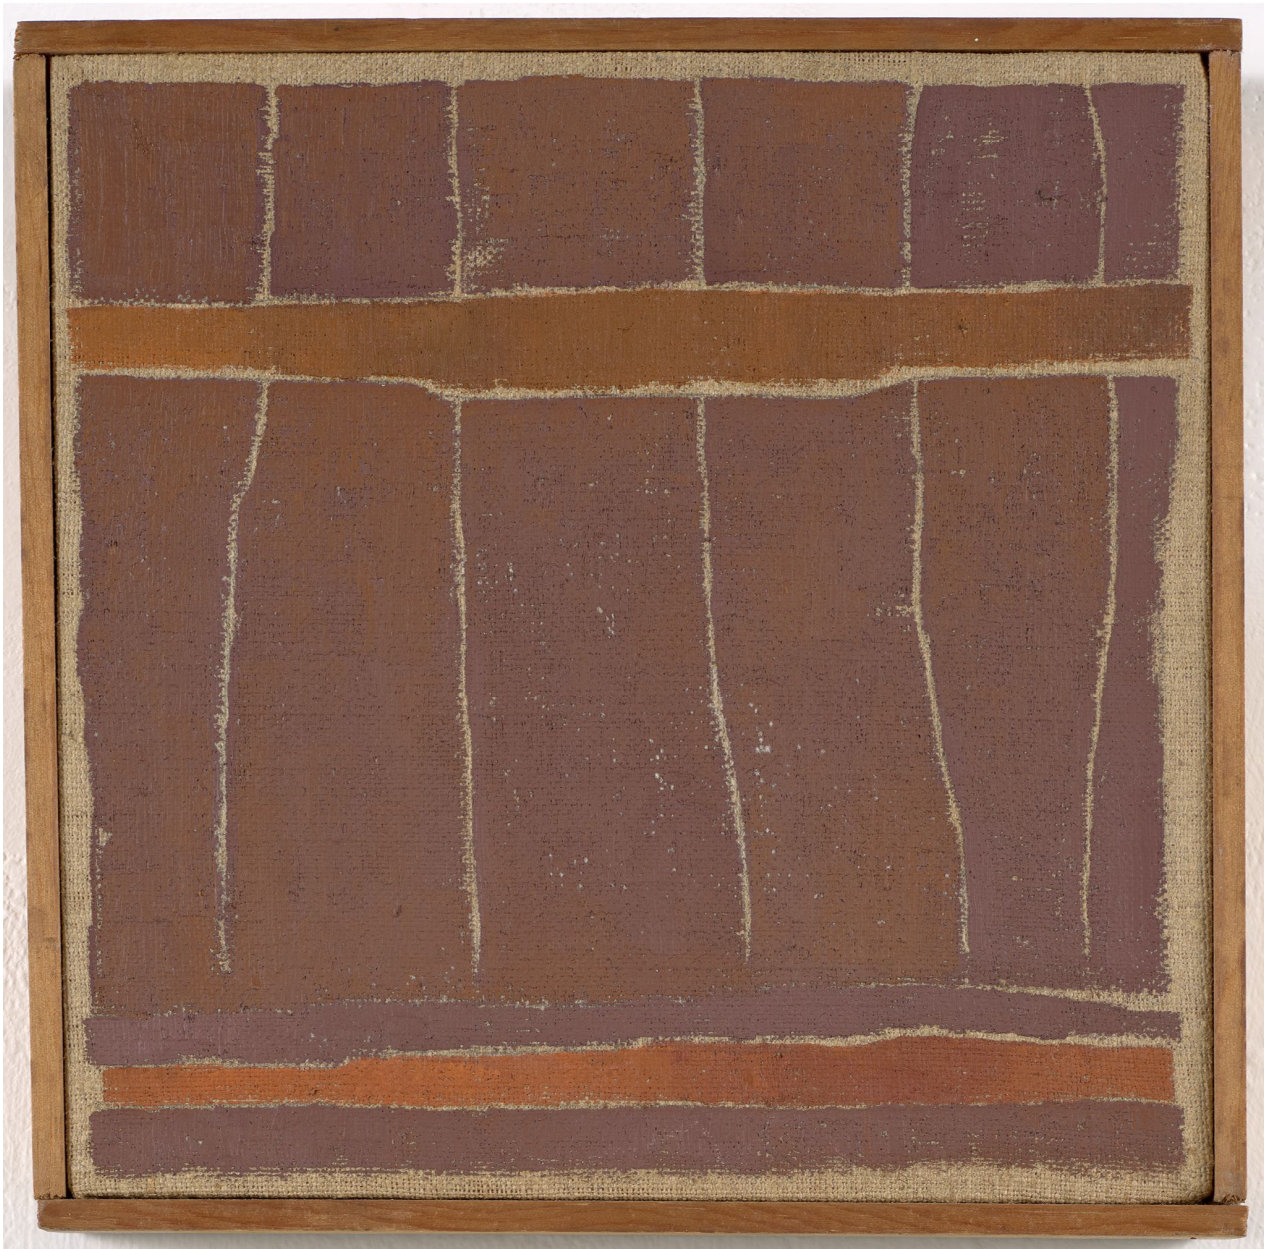

# BERRY ■ CAMPBELL

Stanley Boxer, *Vahcocaveil*, 1971  
Oil on linen, 8 x 8 in. (20.3 x 20.3 cm)  
BOX-00110