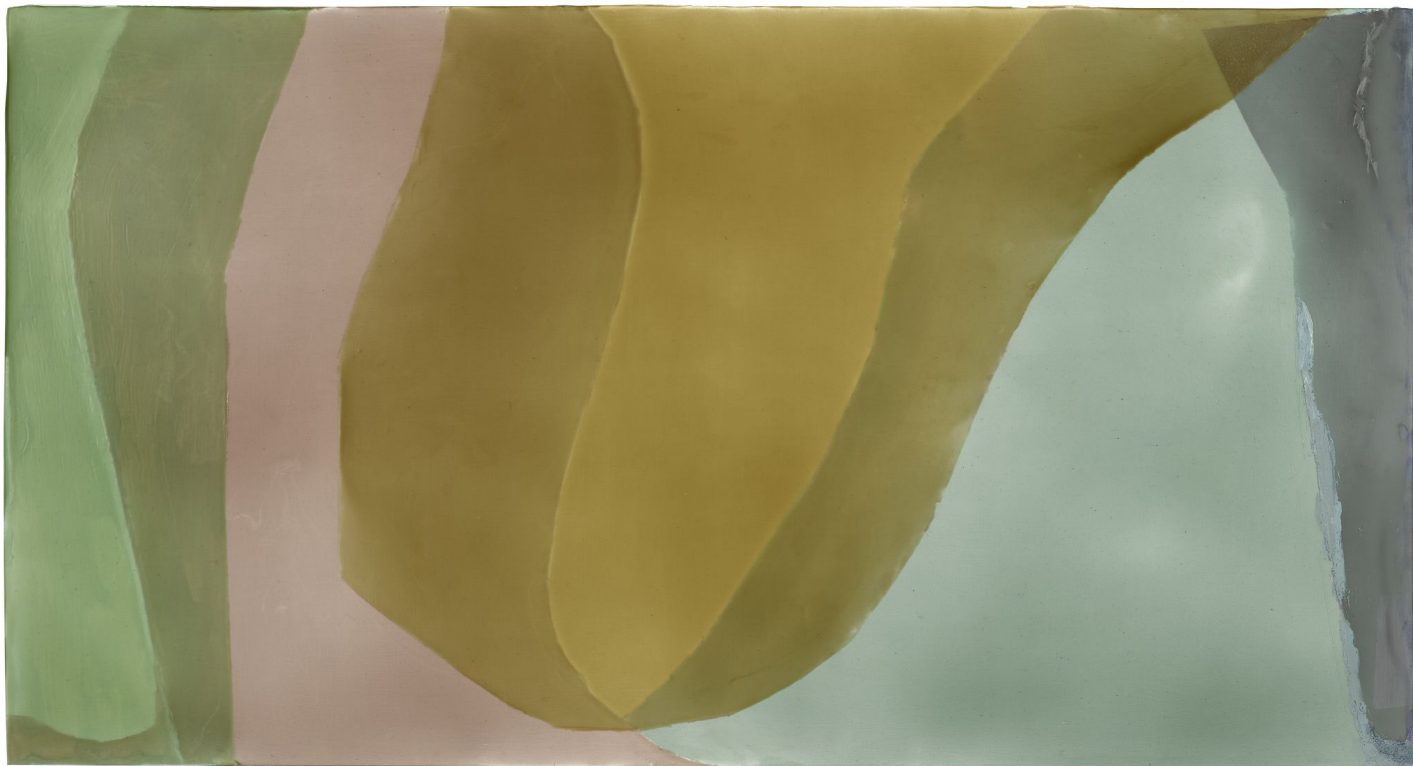

BERRY ■ CAMPBELL

Jill Nathanson, *Leaning Note*, 2021

Acrylic, polymers and oil on panel, 32 1/2 x 60 in. (82.5 x 152.4 cm)

NAT-00137