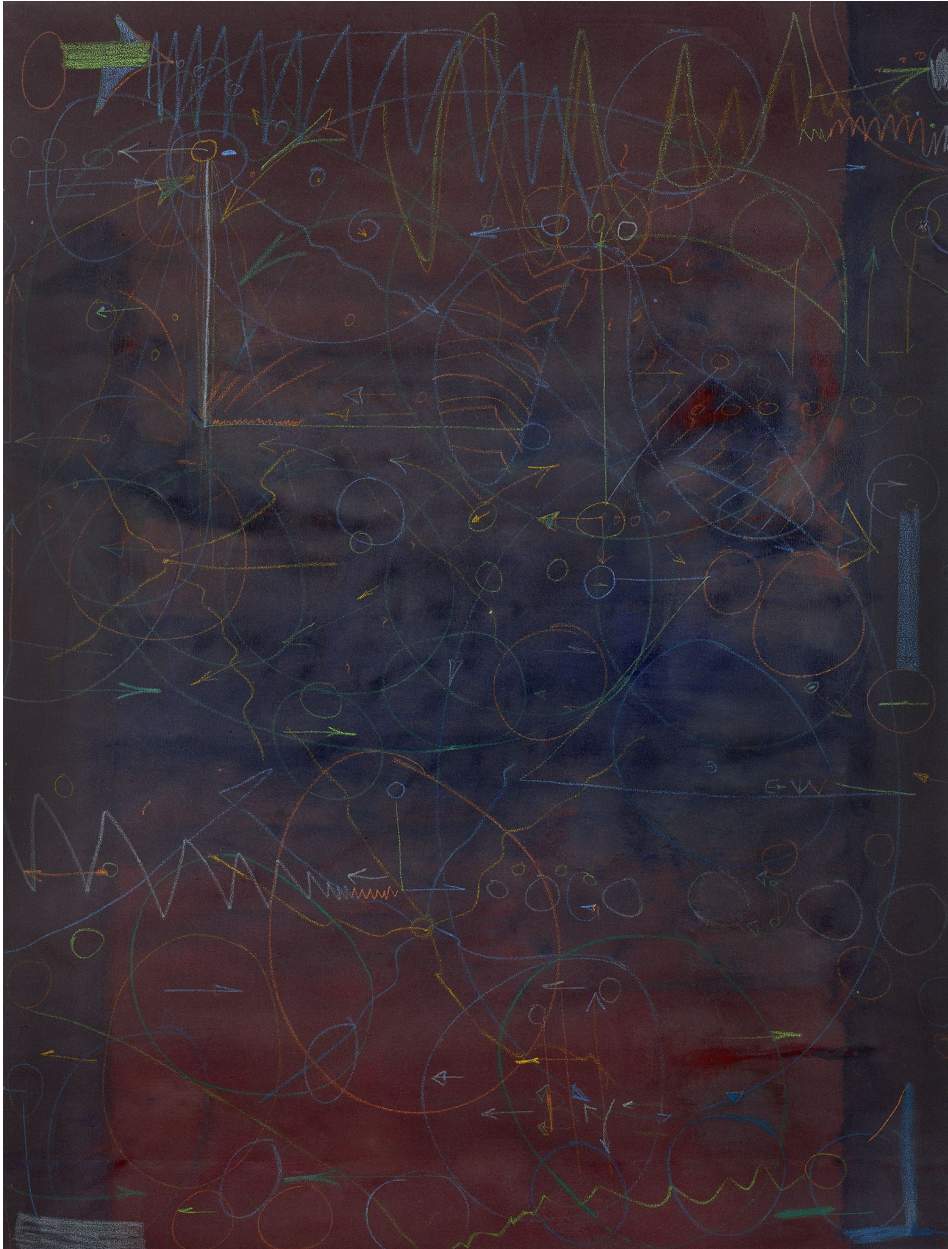

BERRY ■ CAMPBELL

Frederick J. Brown, *Second Time On the Wall*, 1974
Oil on canvas, 91 1/4 x 69 1/4 in. (231.8 x 175.9 cm)
BROW-00069