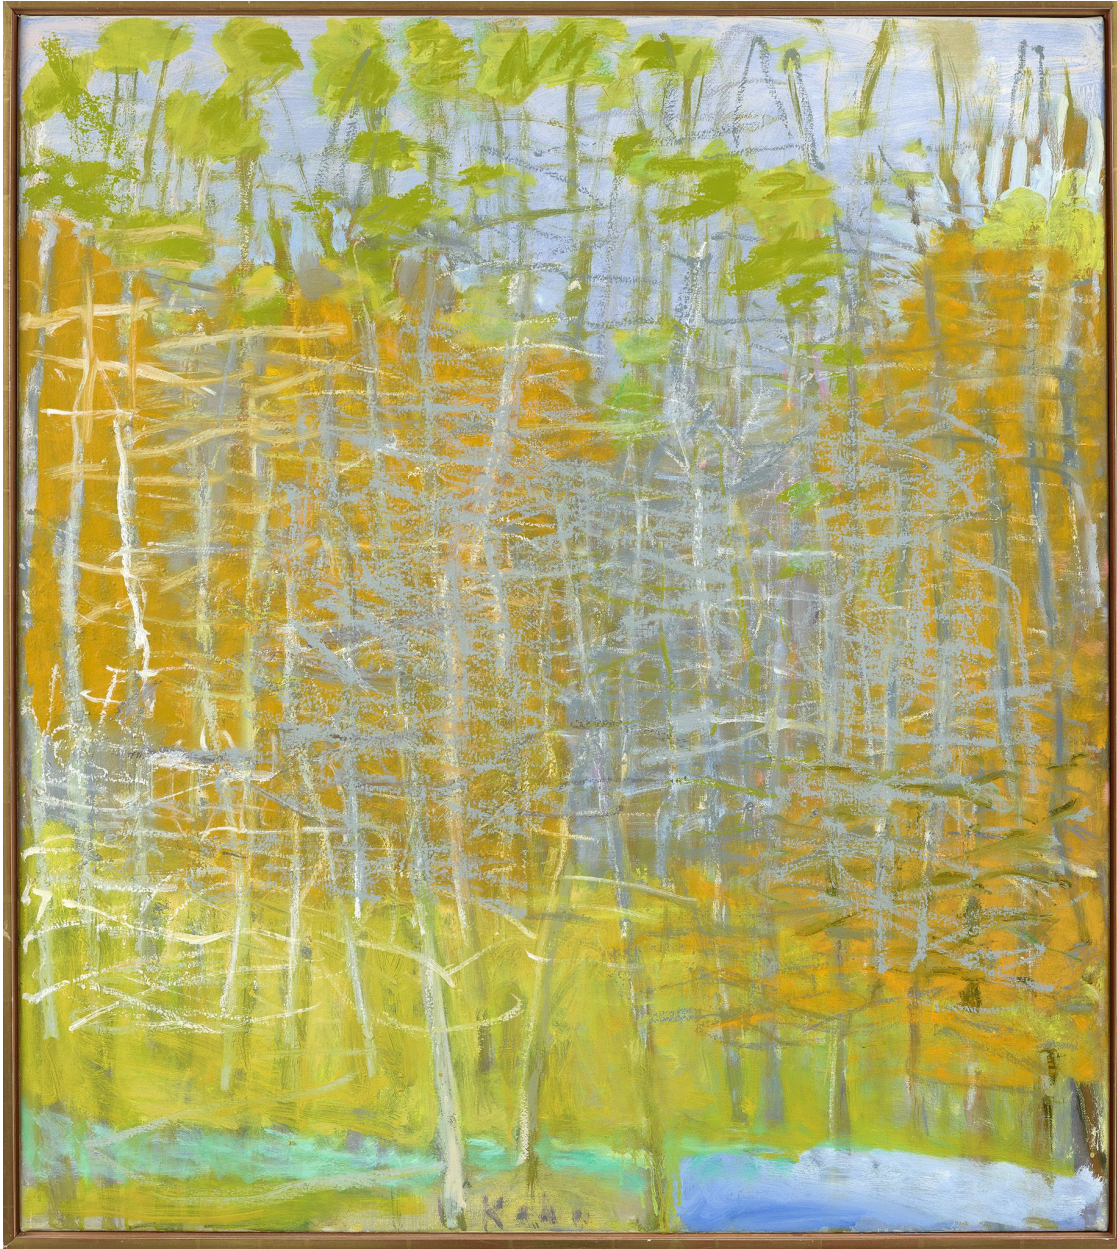

BERRY ■ CAMPBELL

Wolf Kahn, *Maple Silhouette*, 2007
Oil on canvas, 38 x 34 in. (96.5 x 86.4 cm)
KAH-00003