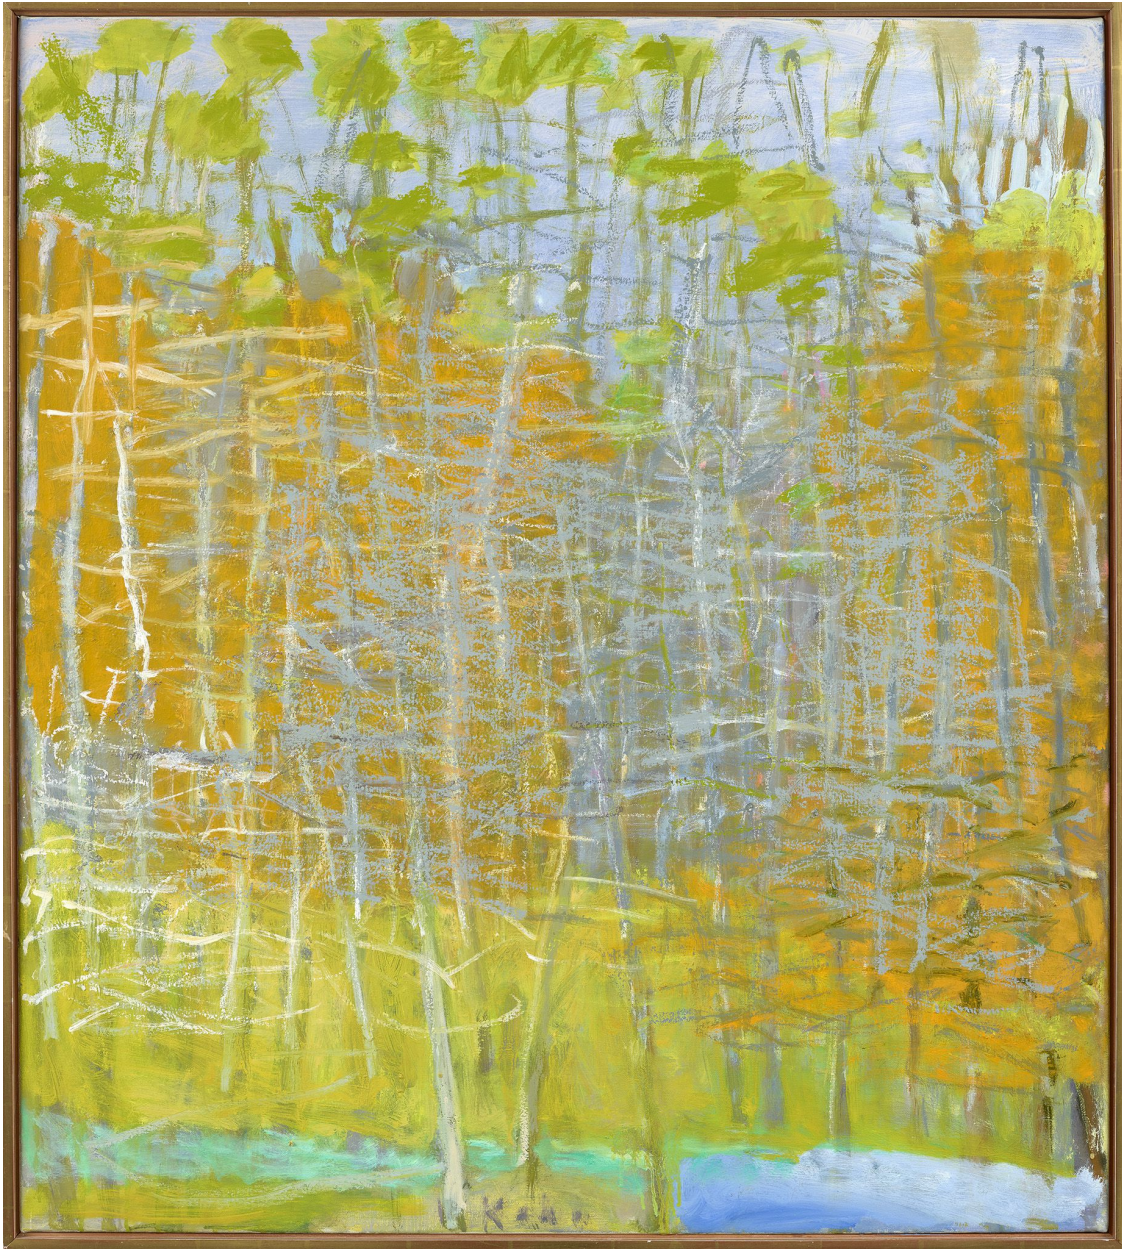

BERRY ■ CAMPBELL

Wolf Kahn, *Maple Silhouette* | SOLD, 2007
Oil on canvas, 38 x 34 in. (96.5 x 86.4 cm)
KAH-00003