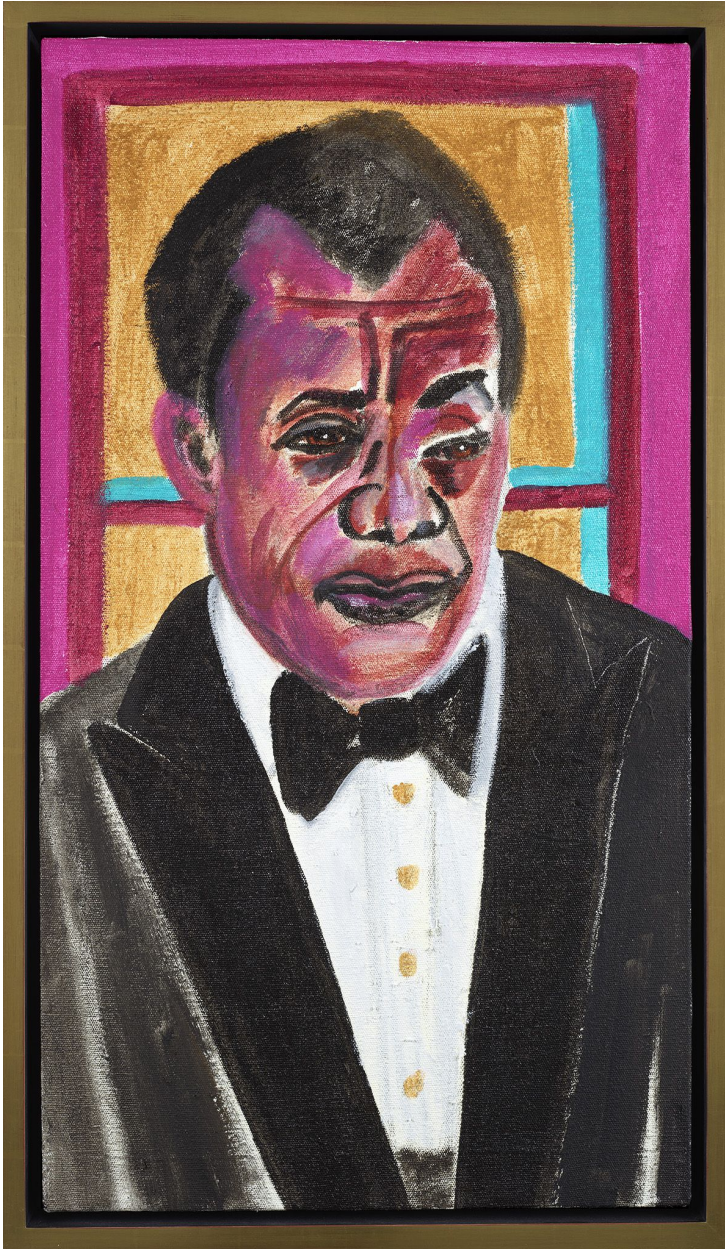

# BERRY ■ CAMPBELL

Frederick J. Brown, *James Baldwin* | SOLD,  
2008  
Oil on canvas, 38 1/2 x 22 1/2 in. (97.8 x 57.1  
cm)  
BROW-00002